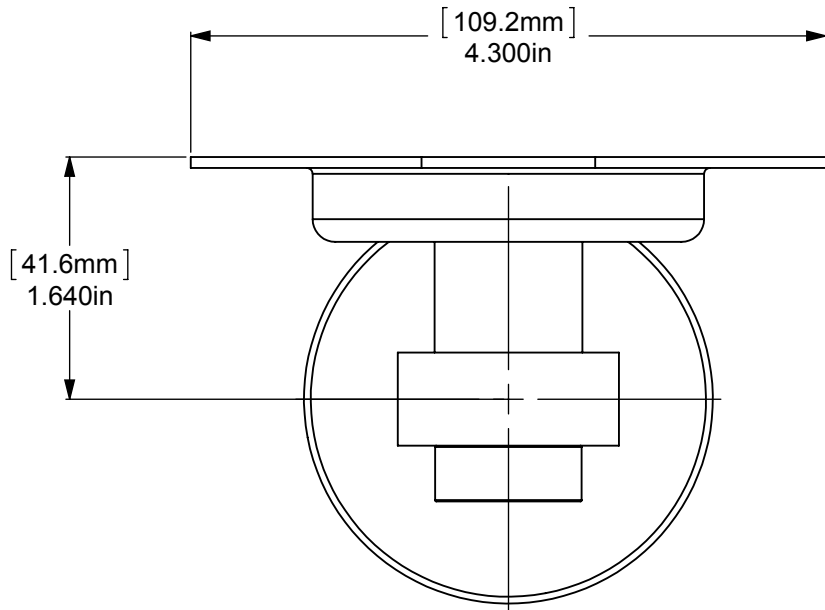

ITEM NO.	PART NUMBER	DESCRIPTION	QTY.
1	RGSMT	CONNECTOR	1
2	Card-1	END LOCK	1
3	TU1-1	TUBE - 1"	1
4	CRRD-1	RING	2
5	TU1-.75	TUBE - .75"	1
6	HROVT	PLATE	1
7	BPRD	BACKPLATE	1

UNLESS OTHERWISE STATED

.X	±.3mm
.XX	±.15mm
.XXX	±.008mm

COPYRIGHT © Allied Brass 2017

THIRD ANGLE PROJECTION

DRAWN	6/25/2017	I.M
CHECKED	6/25/2017	P.D
APPROVED	6/25/2017	R.A

MATERIAL: BRASS

DESCRIPTION:
Continental
Collection Tumbler
and Toothbrush
Holder

FINISH	TBD
QUANTITY	TBD
DRAWING No.	REV
2026	0
SCALE	1:1.3 SHEET: 01 A4