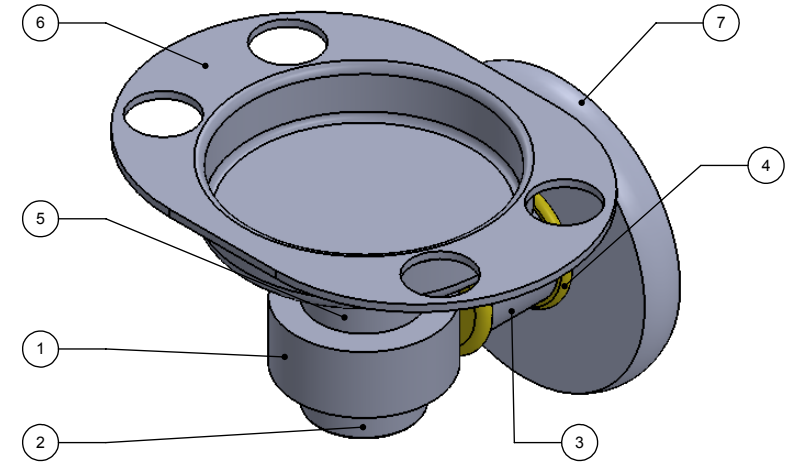

ITEM NO.	PART NUMBER	DESCRIPTION	QTY.
1	RGSMT	CONNECTOR	1
2	Card-1	END LOCK	1
3	TU1-1	TUBE - 1"	1
4	CRRD-1	RING	2
5	TU1-.75	TUBE - .75"	1
6	HROVT	PLATE	1
7	BPRD	BACKPLATE	1

UNLESS OTHERWISE STATED

.X	±.3mm
.XX	±.15mm
.XXX	±.008mm

COPYRIGHT © Allied Brass 2017

THIRD ANGLE PROJECTION

DRAWN	6/25/2017	I.M
CHECKED	6/25/2017	P.D
APPROVED	6/25/2017	R.A

MATERIAL: BRASS

DESCRIPTION:
Continental
Collection Tumbler
and Toothbrush
Holder

FINISH	TBD
QUANTITY	TBD
DRAWING No.	REV
2026	0
SCALE	1:1.3 SHEET: 01 A4