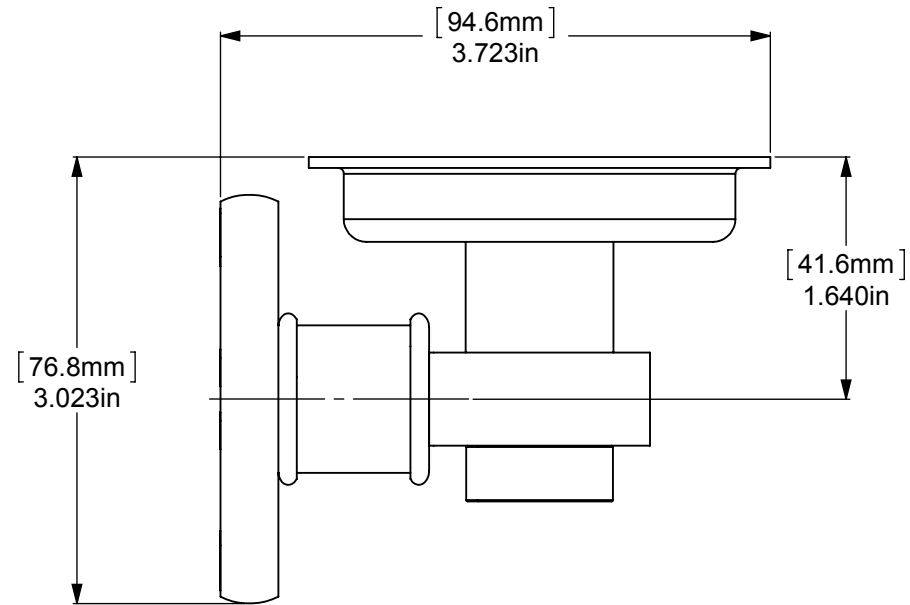

ITEM NO.	PART NUMBER	DESCRIPTION	QTY.
1	RGSMT	CONNECTOR	1
2	Card-1	END LOCK	1
3	TU1-1	TUBE - 1"	1
4	CRRD-1	RING	2
5	TU1-.75	TUBE - .75"	1
6	HROVT	PLATE	1
7	BPRD	BACKPLATE	1

UNLESS OTHERWISE STATED

.X	±.3mm
.XX	±.15mm
.XXX	±.008mm

COPYRIGHT © Allied Brass 2017

THIRD ANGLE PROJECTION

DRAWN	6/25/2017	I.M
CHECKED	6/25/2017	P.D
APPROVED	6/25/2017	R.A

MATERIAL: BRASS

DESCRIPTION:
Continental
Collection Tumbler
and Toothbrush
Holder

FINISH	TBD
QUANTITY	TBD
DRAWING No.	REV
2026	0
SCALE	1:1.3 SHEET: 01 A4