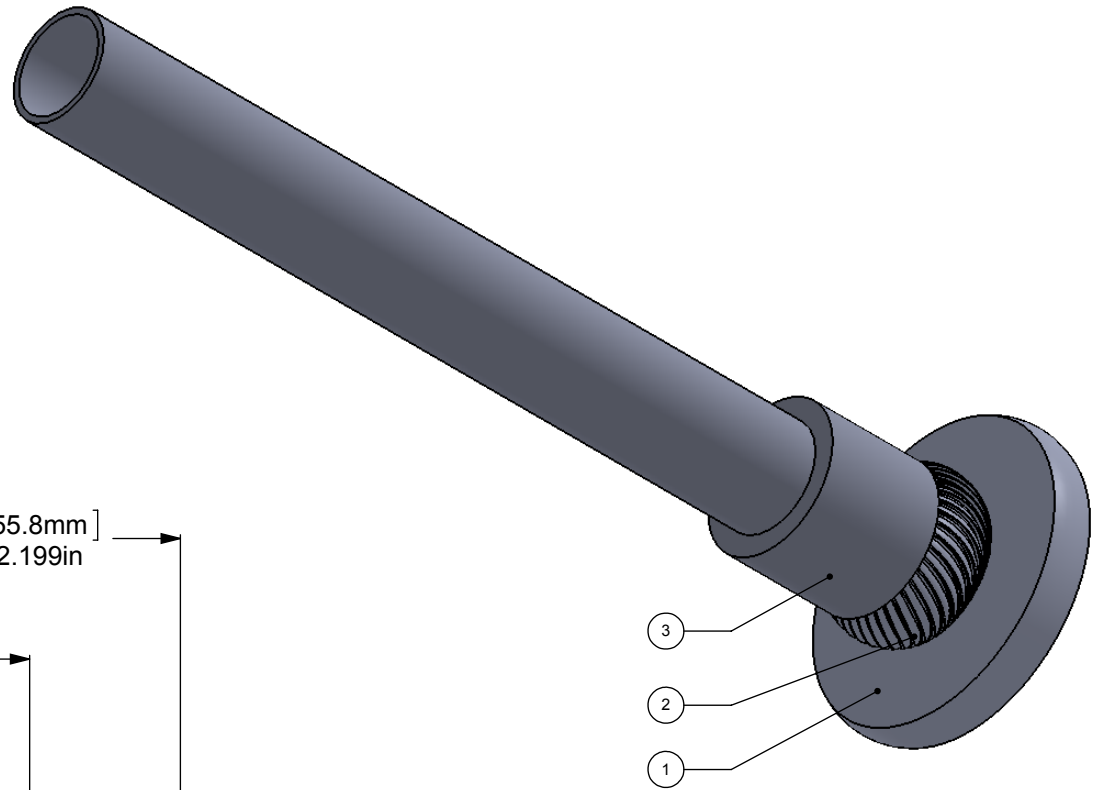

ITEM NO.	PART NUMBER	DESCRIPTION	QTY.
1	BPRD	BASE	1
2	RGTW	CONNECTOR	1
3	BLRDSR-1.375	HUB	1

UNLESS OTHERWISE STATED	
.X	±.3mm
.XX	±.15mm
.XXX	±.008mm

COPYRIGHT © Allied Brass 2017

DRAWN	6/20/2017	I.M
CHECKED	6/20/2017	P.D
APPROVED	6/20/2017	R.A

MATERIAL:	BRASS
DESCRIPTION:	Shower Curtain Escutcheon

FINISH	TBD
QUANTITY	TBD
DRAWING No.	1099T
REV	0
SCALE	1:1.5
SHEET: 01	A4