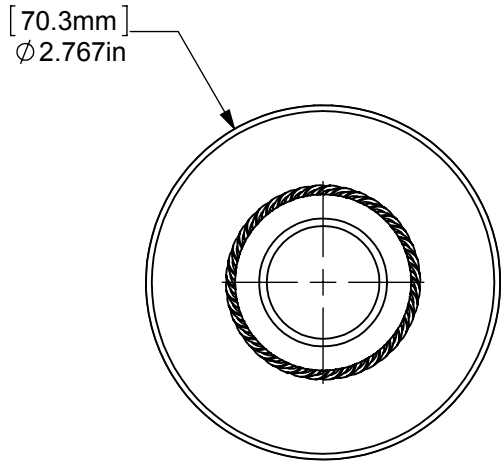

ITEM NO.	PART NUMBER	DESCRIPTION	QTY.
1	BPRD	BASE	1
2	RGTW	CONNECTOR	1
3	BLRDSR-1.375	HUB	1

UNLESS OTHERWISE STATED	
.X	±.3mm
.XX	±.15mm
.XXX	±.008mm

COPYRIGHT © Allied Brass 2017

DRAWN	6/20/2017	I.M
CHECKED	6/20/2017	P.D
APPROVED	6/20/2017	R.A

MATERIAL:	BRASS
DESCRIPTION:	Shower Curtain Escutcheon

FINISH	TBD
QUANTITY	TBD
DRAWING No.	1099T
REV	0
SCALE	1:1.5
SHEET: 01	A4