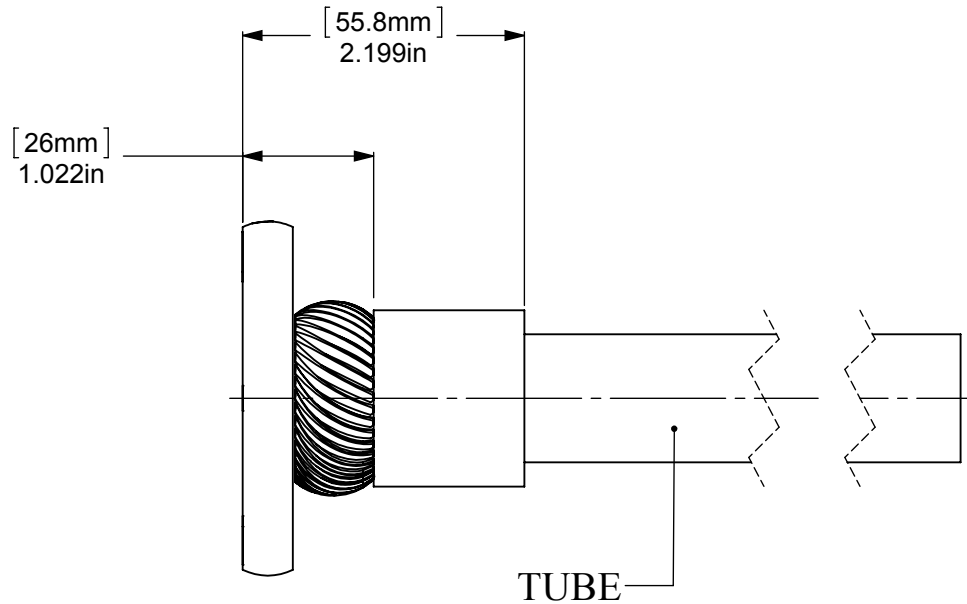

ITEM NO.	PART NUMBER	DESCRIPTION	QTY.
1	BPRD	BASE	1
2	RGTW	CONNECTOR	1
3	BLRDSR-1.375	HUB	1

UNLESS OTHERWISE STATED	
.X	±.3mm
.XX	±.15mm
.XXX	±.008mm

COPYRIGHT © Allied Brass 2017

DRAWN	6/20/2017	I.M
CHECKED	6/20/2017	P.D
APPROVED	6/20/2017	R.A

MATERIAL:	BRASS
DESCRIPTION:	Shower Curtain Escutcheon

FINISH	TBD
QUANTITY	TBD
DRAWING No.	1099T
REV	0
SCALE	1:1.5
SHEET: 01	A4