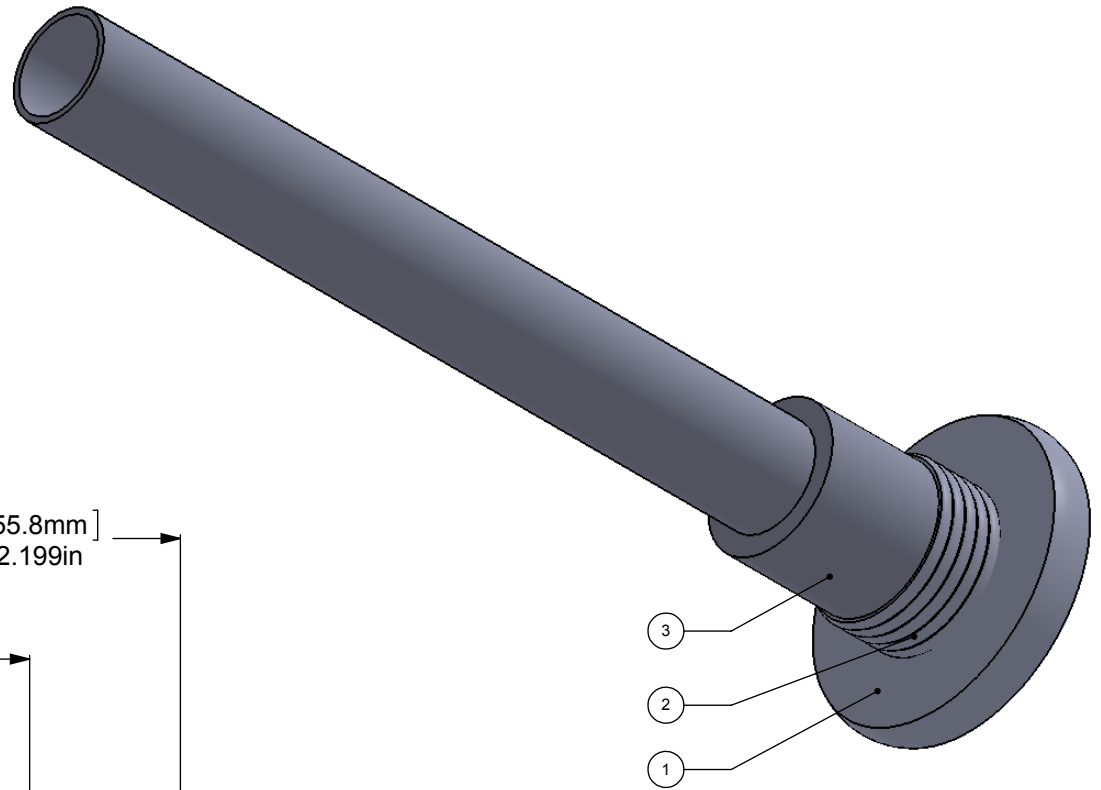

ITEM NO.	PART NUMBER	DESCRIPTION	QTY.
1	BPRD	BASE	1
2	RGGV	CONNECTOR	1
3	BLRDSR-1.375	HUB	1

TUBE

UNLESS OTHERWISE STATED

.X	±.3mm
.XX	±.15mm
.XXX	±.008mm

COPYRIGHT © Allied Brass 2017

DRAWN	6/20/2017	I.M
CHECKED	6/20/2017	P.D
APPROVED	6/20/2017	R.A

MATERIAL:	BRASS
DESCRIPTION:	Shower Curtain Escutcheon

FINISH	TBD
QUANTITY	TBD
DRAWING No.	1099G
REV	0
SCALE	1:1.5
SHEET: 01	A4