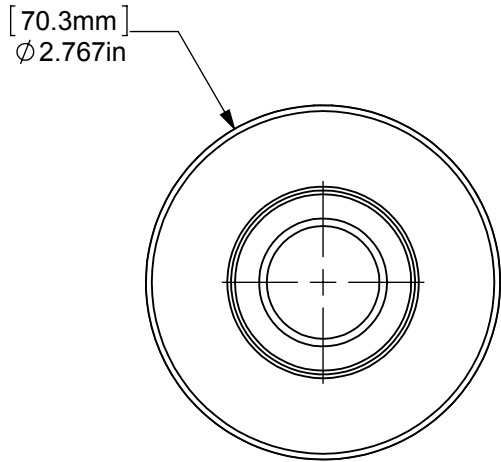

ITEM NO.	PART NUMBER	DESCRIPTION	QTY.
1	BPRD	BASE	1
2	RGGV	CONNECTOR	1
3	BLRDSR-1.375	HUB	1

TUBE

UNLESS OTHERWISE STATED

.X	±.3mm
.XX	±.15mm
.XXX	±.008mm

COPYRIGHT © Allied Brass 2017

DRAWN	6/20/2017	I.M
CHECKED	6/20/2017	P.D
APPROVED	6/20/2017	R.A

MATERIAL:	BRASS
DESCRIPTION:	Shower Curtain Escutcheon

FINISH	TBD
QUANTITY	TBD
DRAWING No.	1099G
REV	0
SCALE	1:1.5
SHEET: 01	A4