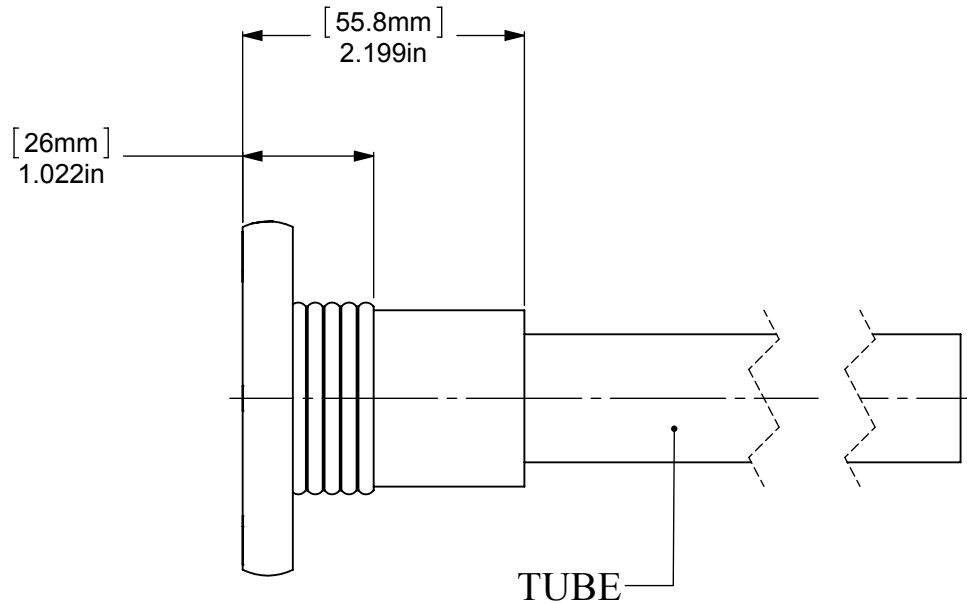

ITEM NO.	PART NUMBER	DESCRIPTION	QTY.
1	BPRD	BASE	1
2	RGGV	CONNECTOR	1
3	BLRDSR-1.375	HUB	1

TUBE

UNLESS OTHERWISE STATED

.X	±.3mm
.XX	±.15mm
.XXX	±.008mm

COPYRIGHT © Allied Brass 2017

DRAWN	6/20/2017	I.M
CHECKED	6/20/2017	P.D
APPROVED	6/20/2017	R.A

MATERIAL:	BRASS
DESCRIPTION:	Shower Curtain Escutcheon

FINISH	TBD
QUANTITY	TBD
DRAWING No.	1099G
REV	0
SCALE	1:1.5
SHEET: 01	A4