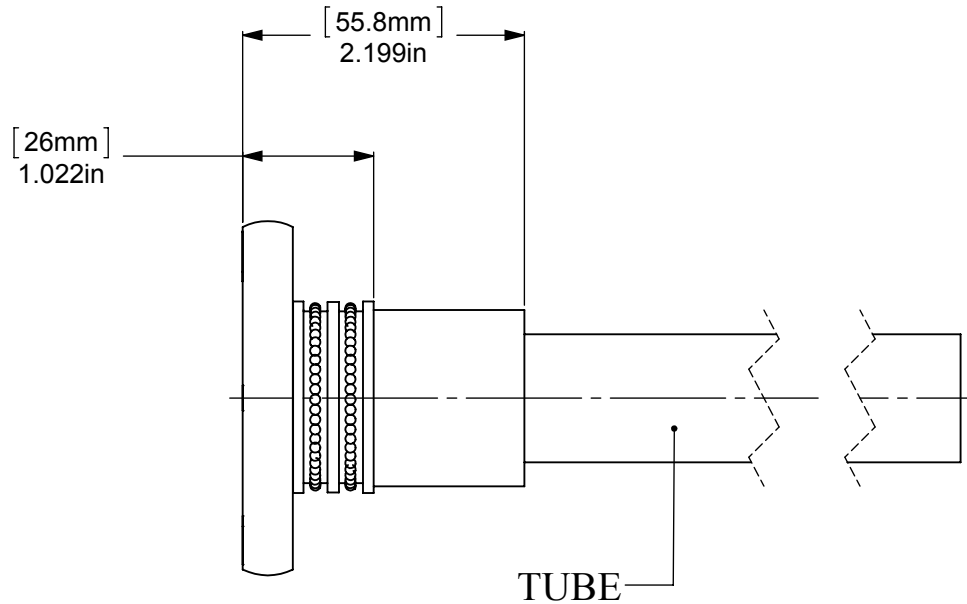

ITEM NO.	PART NUMBER	DESCRIPTION	QTY.
1	BPRD	BASE	1
2	RGDT	CONNECTOR	1
3	BLRDSR-1.375	HUB	1

UNLESS OTHERWISE STATED	
.X	±.3mm
.XX	±.15mm
.XXX	±.008mm

COPYRIGHT © Allied Brass 2017

DRAWN	6/20/2017	I.M
CHECKED	6/20/2017	P.D
APPROVED	6/20/2017	R.A

MATERIAL:	BRASS
DESCRIPTION:	Shower Curtain Escutcheon

FINISH	TBD
QUANTITY	TBD
DRAWING No.	REV
1099D	0
SCALE	1:1.5
SHEET: 01	A4