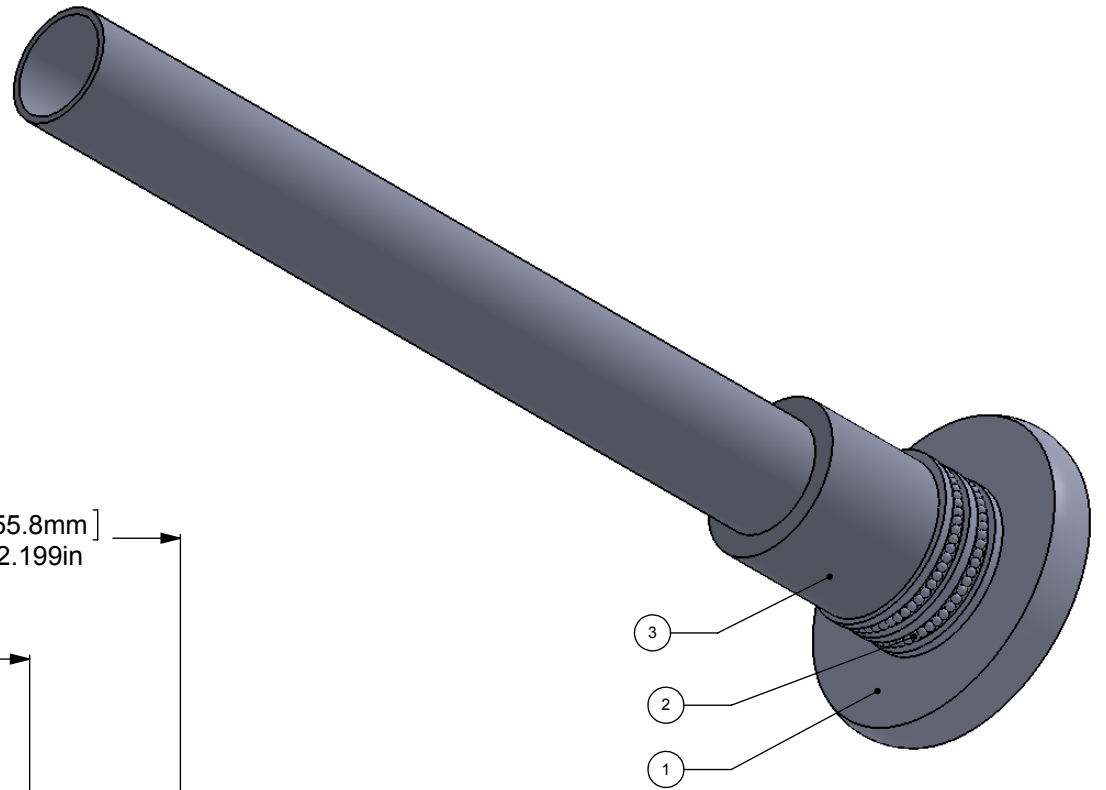

ITEM NO.	PART NUMBER	DESCRIPTION	QTY.
1	BPRD	BASE	1
2	RGDT	CONNECTOR	1
3	BLRDSR-1.375	HUB	1

UNLESS OTHERWISE STATED	
.X	±.3mm
.XX	±.15mm
.XXX	±.008mm

COPYRIGHT © Allied Brass 2017

DRAWN	6/20/2017	I.M
CHECKED	6/20/2017	P.D
APPROVED	6/20/2017	R.A

MATERIAL:	BRASS
DESCRIPTION:	Shower Curtain Escutcheon

FINISH	TBD
QUANTITY	TBD
DRAWING No.	REV
1099D	0
SCALE	1:1.5
SHEET: 01	A4