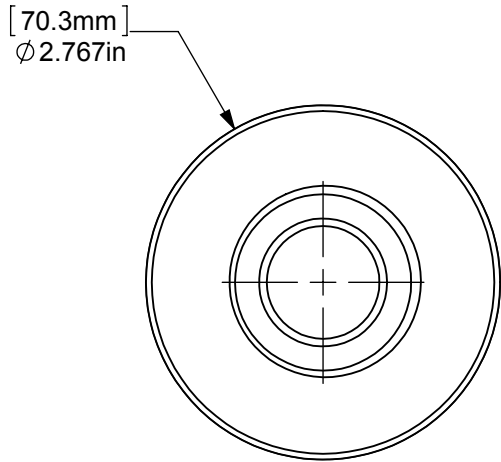

ITEM NO.	PART NUMBER	DESCRIPTION	QTY.
1	BPRD	BASE	1
2	RGDT	CONNECTOR	1
3	BLRDSR-1.375	HUB	1

UNLESS OTHERWISE STATED	
.X	±.3mm
.XX	±.15mm
.XXX	±.008mm

COPYRIGHT © Allied Brass 2017

DRAWN	6/20/2017	I.M
CHECKED	6/20/2017	P.D
APPROVED	6/20/2017	R.A

MATERIAL:	BRASS
DESCRIPTION:	Shower Curtain Escutcheon

FINISH	TBD
QUANTITY	TBD
DRAWING No.	REV
1099D	0
SCALE	1:1.5
SHEET: 01	A4