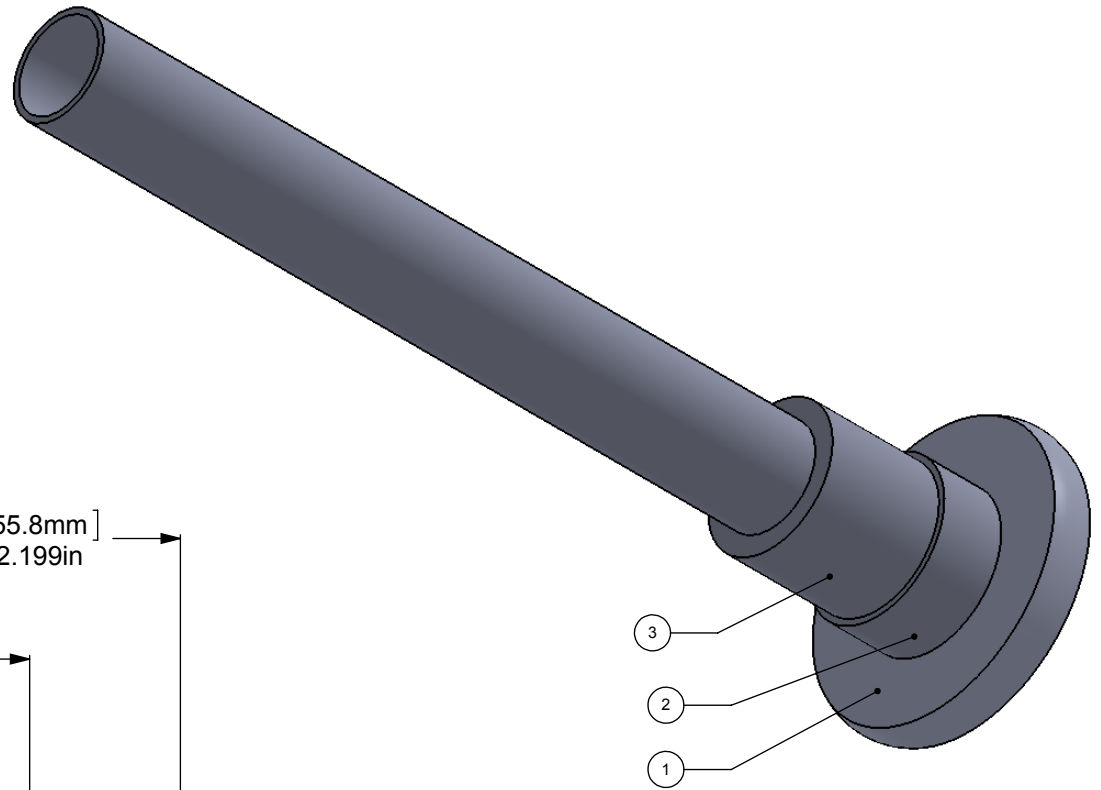

ITEM NO.	PART NUMBER	DESCRIPTION	QTY.
1	BPRD	BASE	1
2	RGSM	CONNECTOR	1
3	BLRDSR-1.375	HUB	1

- 3
- 2
- 1

TUBE

UNLESS OTHERWISE STATED	
.X	±.3mm
.XX	±.15mm
.XXX	±.008mm

COPYRIGHT © Allied Brass 2017

DRAWN	6/20/2017	I.M	MATERIAL:	BRASS	FINISH	TBD
CHECKED	6/20/2017	P.D	DESCRIPTION:		QUANTITY	TBD
APPROVED	6/20/2017	R.A	Shower Curtain Escutcheon		DRAWING No.	REV
				1099	0	
SCALE	1:1.5	SHEET: 01	A4			