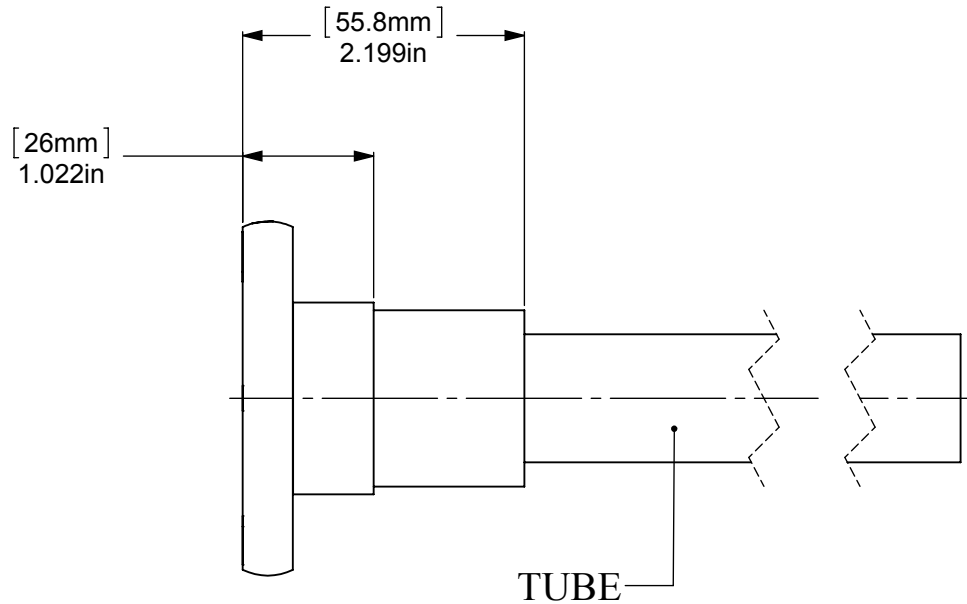

ITEM NO.	PART NUMBER	DESCRIPTION	QTY.
1	BPRD	BASE	1
2	RGSM	CONNECTOR	1
3	BLRDSR-1.375	HUB	1

- 3
- 2
- 1

TUBE

UNLESS OTHERWISE STATED	
.X	±.3mm
.XX	±.15mm
.XXX	±.008mm

COPYRIGHT © Allied Brass 2017

DRAWN	6/20/2017	I.M	MATERIAL:	BRASS	FINISH	TBD
CHECKED	6/20/2017	P.D	DESCRIPTION:		QUANTITY	TBD
APPROVED	6/20/2017	R.A	Shower Curtain Escutcheon		DRAWING No.	REV
				1099	0	
SCALE	1:1.5	SHEET: 01	A4			