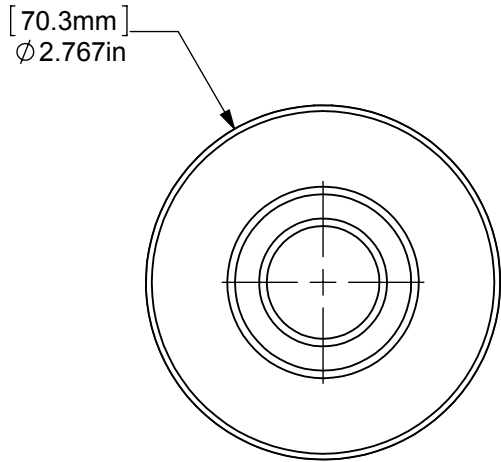

ITEM NO.	PART NUMBER	DESCRIPTION	QTY.
1	BPRD	BASE	1
2	RGSM	CONNECTOR	1
3	BLRDSR-1.375	HUB	1

- 3
- 2
- 1

TUBE

UNLESS OTHERWISE STATED	
.X	±.3mm
.XX	±.15mm
.XXX	±.008mm

COPYRIGHT © Allied Brass 2017

DRAWN	6/20/2017	I.M	MATERIAL:	BRASS	FINISH	TBD
CHECKED	6/20/2017	P.D	DESCRIPTION:		QUANTITY	TBD
APPROVED	6/20/2017	R.A	Shower Curtain Escutcheon		DRAWING No.	REV
				1099	0	
SCALE	1:1.5	SHEET: 01	A4			