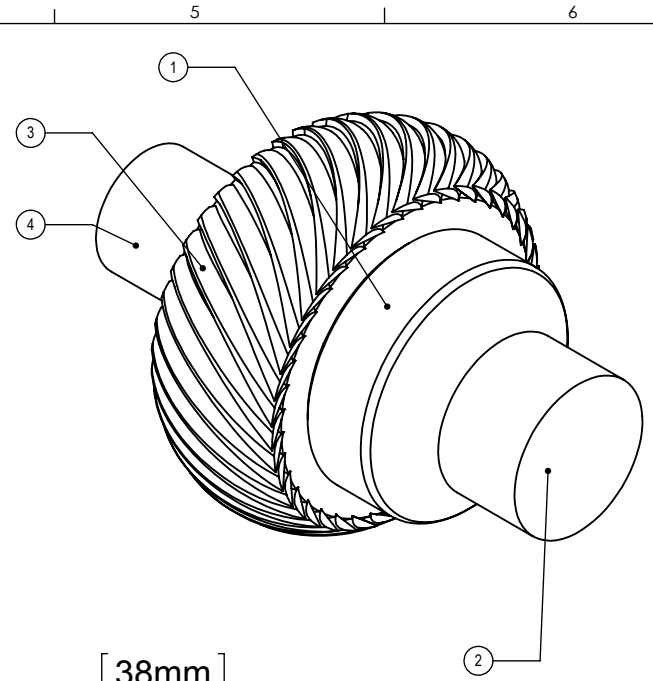

ITEM NO.	PART NUMBER	DESCRIPTION	QTY.
1	SM-LP-Cast	SUPPORT	1
2	CARD-58	LOCK	1
3	RGTW	CONNECTOR	1
4	PSRD8-12	BASE	1

UNLESS OTHERWISE STATED

.X	±.3mm
.XX	±.15mm
.XXX	±.008mm

COPYRIGHT © Allied Brass 2017

DRAWN	6/22/2017	I.M
CHECKED	6/22/2017	P.D
APPROVED	6/22/2017	R.A

MATERIAL:	BRASS
DESCRIPTION:	

FINISH	TBD
QUANTITY	TBD
DRAWING No.	103T
REV	0
SCALE	1.5:1
SHEET: 01	A4