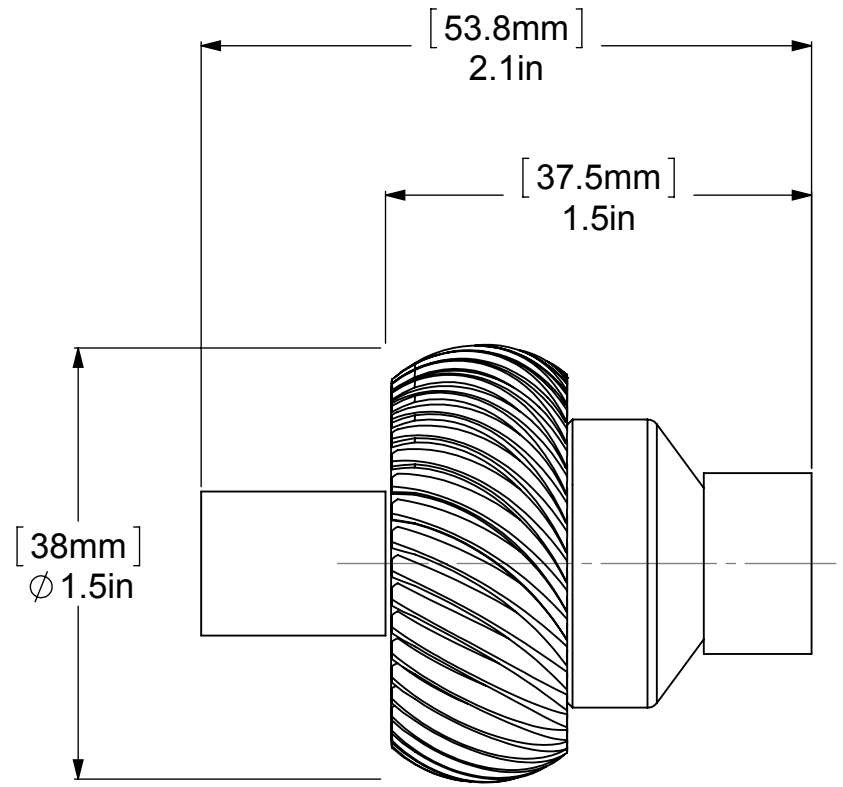

ITEM NO.	PART NUMBER	DESCRIPTION	QTY.
1	SM-LP-Cast	SUPPORT	1
2	CARD-58	LOCK	1
3	RGTW	CONNECTOR	1
4	PSRD8-12	BASE	1

UNLESS OTHERWISE STATED

.X	±.3mm
.XX	±.15mm
.XXX	±.008mm

COPYRIGHT © Allied Brass 2017

DRAWN	6/22/2017	I.M
CHECKED	6/22/2017	P.D
APPROVED	6/22/2017	R.A

MATERIAL:	BRASS
DESCRIPTION:	

FINISH	TBD
QUANTITY	TBD
DRAWING No.	103T
REV	0
SCALE	1.5:1
SHEET: 01	A4