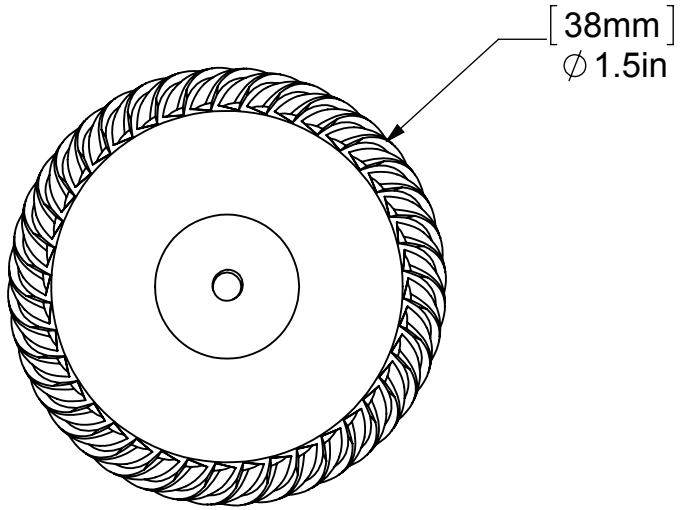

ITEM NO.	PART NUMBER	DESCRIPTION	QTY.
1	SM-LP-Cast	SUPPORT	1
2	CARD-58	LOCK	1
3	RGTW	CONNECTOR	1
4	PSRD8-12	BASE	1

UNLESS OTHERWISE STATED

.X	±.3mm
.XX	±.15mm
.XXX	±.008mm

COPYRIGHT © Allied Brass 2017

DRAWN	6/22/2017	I.M
CHECKED	6/22/2017	P.D
APPROVED	6/22/2017	R.A

MATERIAL:	BRASS
DESCRIPTION:	

FINISH	TBD
QUANTITY	TBD
DRAWING No.	103T
REV	0
SCALE	1.5:1
SHEET: 01	A4