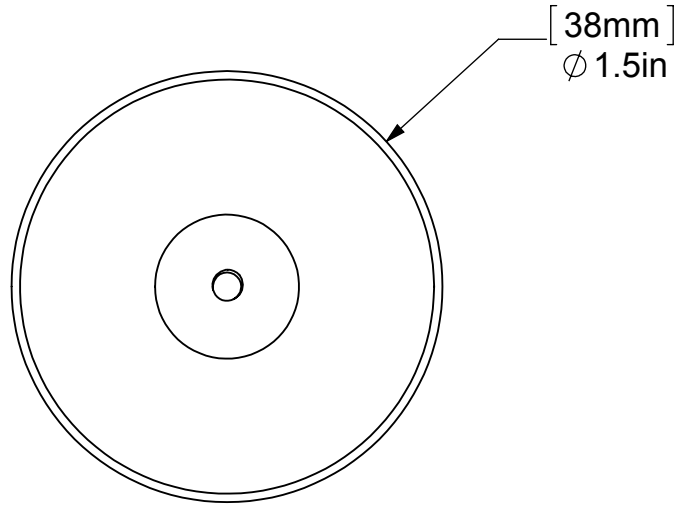

ITEM NO.	PART NUMBER	DESCRIPTION	QTY.
1	SM-LP-Cast	SUPPORT	1
2	CARD-58	LOCK	1
3	RGGV	CONNECTOR	1
4	PSRD8-12	BASE	1

UNLESS OTHERWISE STATED

.X	±.3mm
.XX	±.15mm
.XXX	±.008mm

COPYRIGHT © Allied Brass 2017

DRAWN	6/22/2017	I.M
CHECKED	6/22/2017	P.D
APPROVED	6/22/2017	R.A

MATERIAL:	BRASS
DESCRIPTION:	<div style="text-align: center;">  <p><b>ALIED BRASS</b> INC.</p> </div>
<b>KNOB</b>	

FINISH	TBD
QUANTITY	TBD
DRAWING No.	REV
<b>103G</b>	0
SCALE	1.5:1
SHEET: 01	A4