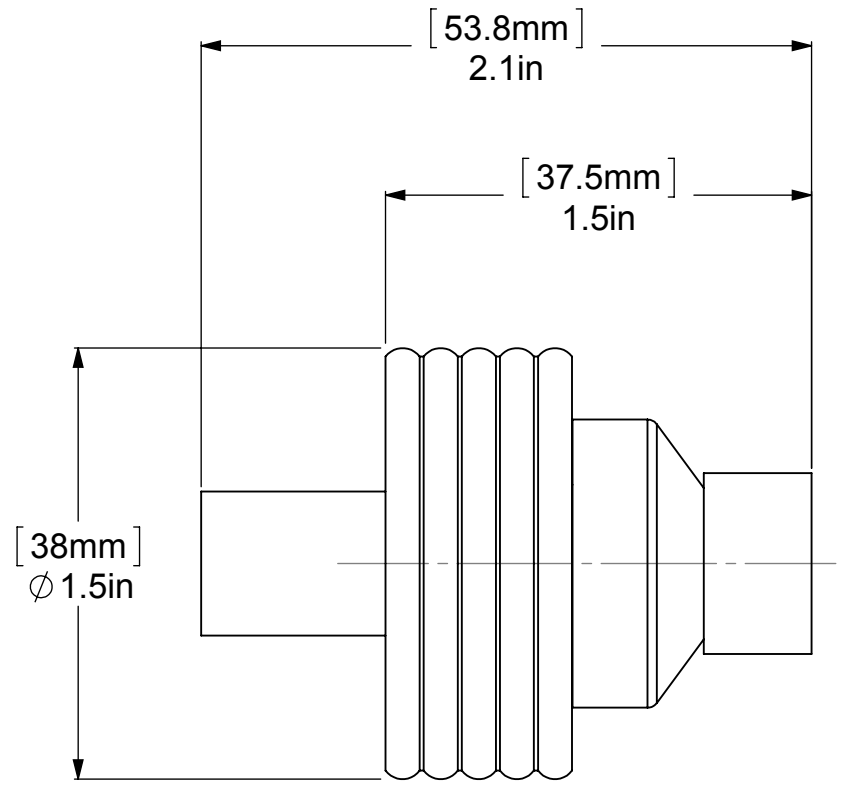

ITEM NO.	PART NUMBER	DESCRIPTION	QTY.
1	SM-LP-Cast	SUPPORT	1
2	CARD-58	LOCK	1
3	RGGV	CONNECTOR	1
4	PSRD8-12	BASE	1

UNLESS OTHERWISE STATED

.X	±.3mm
.XX	±.15mm
.XXX	±.008mm

COPYRIGHT © Allied Brass 2017

DRAWN	6/22/2017	I.M
CHECKED	6/22/2017	P.D
APPROVED	6/22/2017	R.A

MATERIAL:	BRASS
DESCRIPTION:	<div style="text-align: center;">  <p><b>ALIED BRASS</b> INC.</p> </div>
<b>KNOB</b>	

FINISH	TBD
QUANTITY	TBD
DRAWING No.	REV
<b>103G</b>	0
SCALE	1.5:1
SHEET: 01	A4