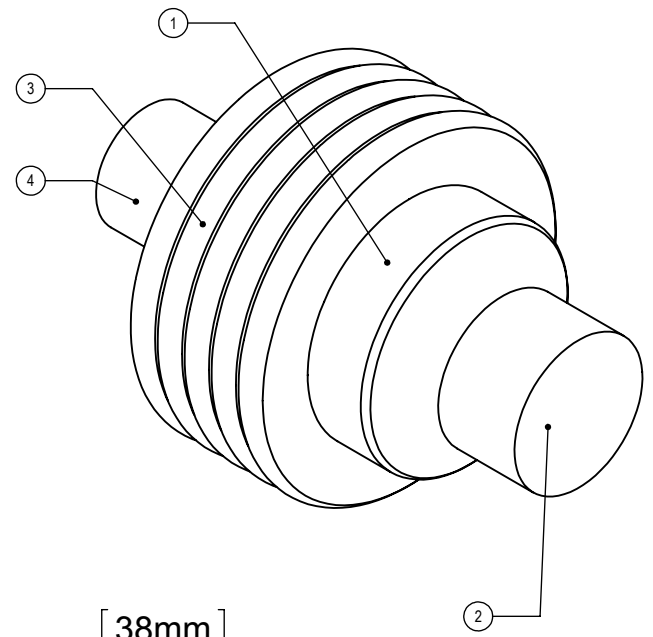

ITEM NO.	PART NUMBER	DESCRIPTION	QTY.
1	SM-LP-Cast	SUPPORT	1
2	CARD-58	LOCK	1
3	RGGV	CONNECTOR	1
4	PSRD8-12	BASE	1

UNLESS OTHERWISE STATED

.X	±.3mm
.XX	±.15mm
.XXX	±.008mm

COPYRIGHT © Allied Brass 2017

DRAWN	6/22/2017	I.M
CHECKED	6/22/2017	P.D
APPROVED	6/22/2017	R.A

MATERIAL:	BRASS
DESCRIPTION:	<div style="text-align: center;">  <p><b>ALIED BRASS</b> INC.</p> </div>
<b>KNOB</b>	

FINISH	TBD
QUANTITY	TBD
DRAWING No.	REV
<b>103G</b>	0
SCALE	1.5:1
SHEET: 01	A4