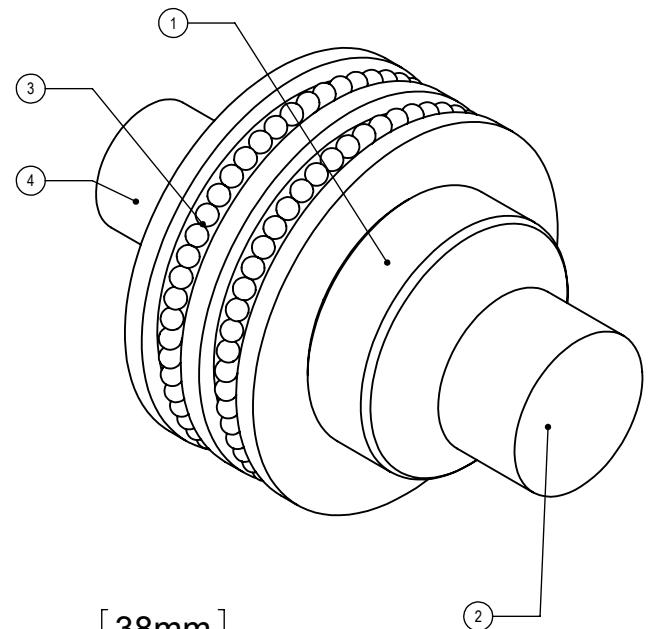

ITEM NO.	PART NUMBER	DESCRIPTION	QTY.
1	SM-LP-Cast	SUPPORT	1
2	CARD-58	LOCK	1
3	RGDT	CONNECTOR	1
4	PSRD8-12	BASE	1
5	BPRD	BASE	1

UNLESS OTHERWISE STATED

.X	±.3mm
.XX	±.15mm
.XXX	±.008mm

COPYRIGHT © Allied Brass 2017

DRAWN	6/22/2017	I.M
CHECKED	6/22/2017	P.D
APPROVED	6/22/2017	R.A

MATERIAL:	BRASS
DESCRIPTION:	<div style="text-align: center;">  <p>ALIED BRASS INC.</p> </div>
KNOB	

FINISH	TBD
QUANTITY	TBD
DRAWING No.	REV
103D	0
SCALE	1.5:1
SHEET: 01	A4