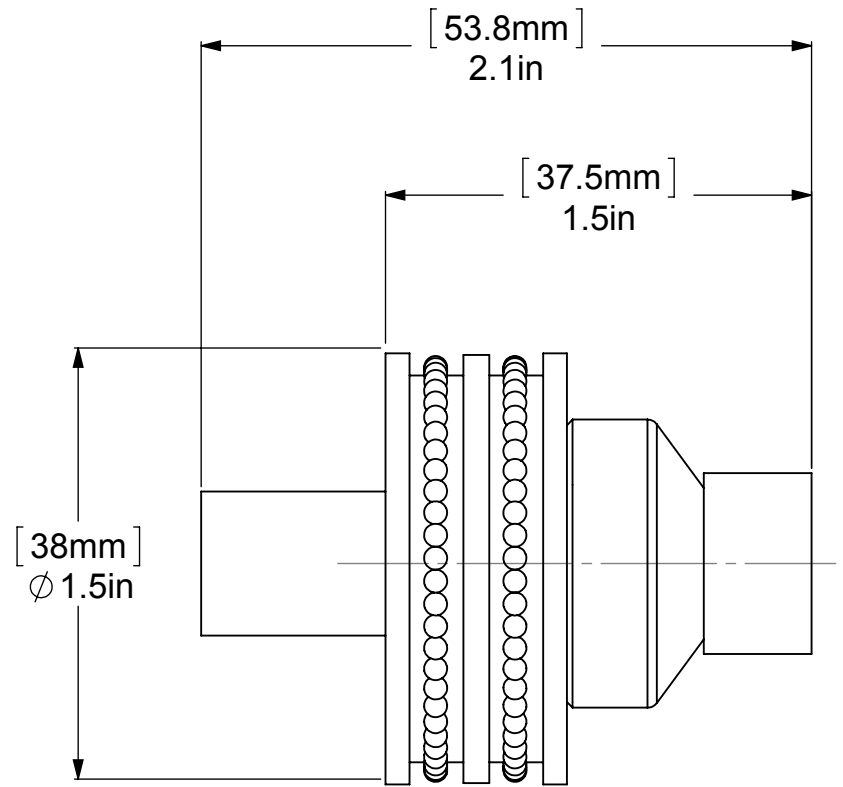

ITEM NO.	PART NUMBER	DESCRIPTION	QTY.
1	SM-LP-Cast	SUPPORT	1
2	CARD-58	LOCK	1
3	RGDT	CONNECTOR	1
4	PSRD8-12	BASE	1
5	BPRD	BASE	1

UNLESS OTHERWISE STATED

.X	±.3mm
.XX	±.15mm
.XXX	±.008mm

COPYRIGHT © Allied Brass 2017

DRAWN	6/22/2017	I.M
CHECKED	6/22/2017	P.D
APPROVED	6/22/2017	R.A

MATERIAL:	BRASS
DESCRIPTION:	<div style="text-align: center;">  <p>ALIED BRASS INC.</p> </div>
KNOB	

FINISH	TBD
QUANTITY	TBD
DRAWING No.	REV
103D	0
SCALE	1.5:1
SHEET: 01	A4