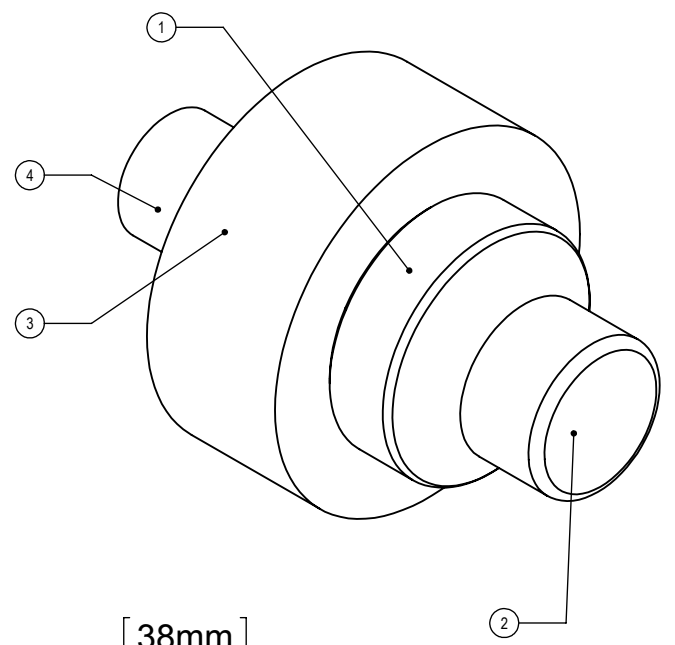

ITEM NO.	PART NUMBER	DESCRIPTION	QTY.
1	SM-LP-Cast	SUPPORT	1
2	CARD-58	LOCK	1
3	RGSM D	CONNECTOR	1
4	PSRD8-12	BASE	1

UNLESS OTHERWISE STATED

.X	±.3mm
.XX	±.15mm
.XXX	±.008mm

COPYRIGHT © Allied Brass 2017

DRAWN	6/22/2017	I.M
CHECKED	6/22/2017	P.D
APPROVED	6/22/2017	R.A

MATERIAL:	BRASS
DESCRIPTION:	<div style="text-align: center;">  </div>

FINISH	TBD
QUANTITY	TBD
DRAWING No.	103
REV	0
SCALE	1.5:1
SHEET: 01	A4