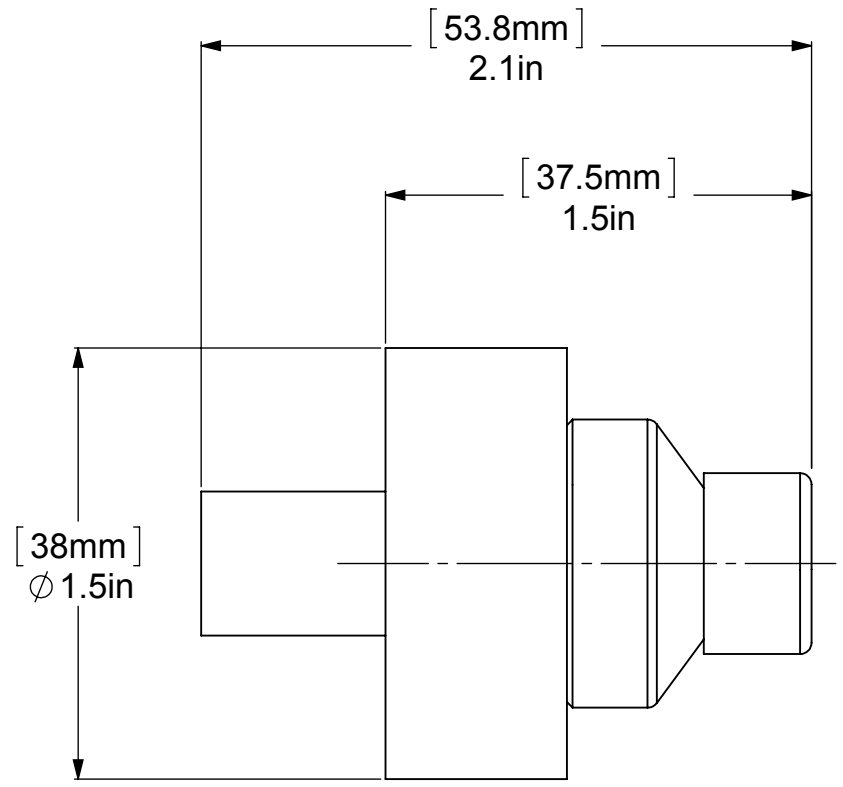

ITEM NO.	PART NUMBER	DESCRIPTION	QTY.
1	SM-LP-Cast	SUPPORT	1
2	CARD-58	LOCK	1
3	RGSM D	CONNECTOR	1
4	PSRD8-12	BASE	1

UNLESS OTHERWISE STATED

.X	±.3mm
.XX	±.15mm
.XXX	±.008mm

COPYRIGHT © Allied Brass 2017

DRAWN	6/22/2017	I.M
CHECKED	6/22/2017	P.D
APPROVED	6/22/2017	R.A

MATERIAL:	BRASS
DESCRIPTION:	<div style="text-align: center;">  </div>

FINISH	TBD
QUANTITY	TBD
DRAWING No.	103
REV	0
SCALE	1.5:1
SHEET: 01	A4