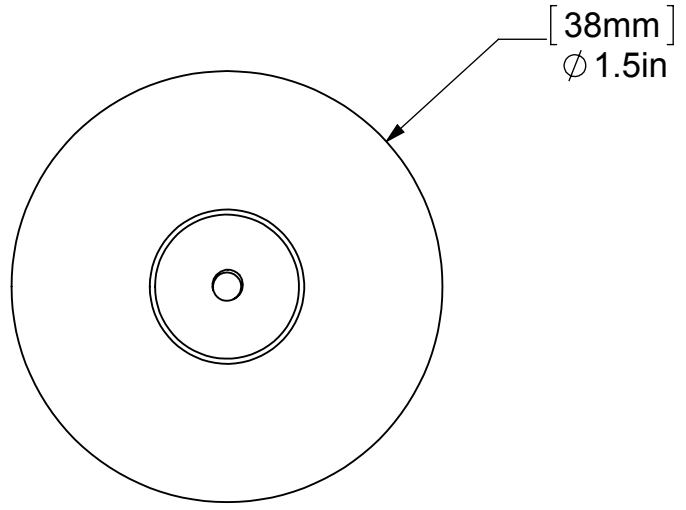

ITEM NO.	PART NUMBER	DESCRIPTION	QTY.
1	SM-LP-Cast	SUPPORT	1
2	CARD-58	LOCK	1
3	RGSM D	CONNECTOR	1
4	PSRD8-12	BASE	1

UNLESS OTHERWISE STATED

.X	±.3mm
.XX	±.15mm
.XXX	±.008mm

COPYRIGHT © Allied Brass 2017

DRAWN	6/22/2017	I.M
CHECKED	6/22/2017	P.D
APPROVED	6/22/2017	R.A

MATERIAL:	BRASS
DESCRIPTION:	<div style="text-align: center;">  </div>

FINISH	TBD
QUANTITY	TBD
DRAWING No.	103
REV	0
SCALE	1.5:1
SHEET: 01	A4