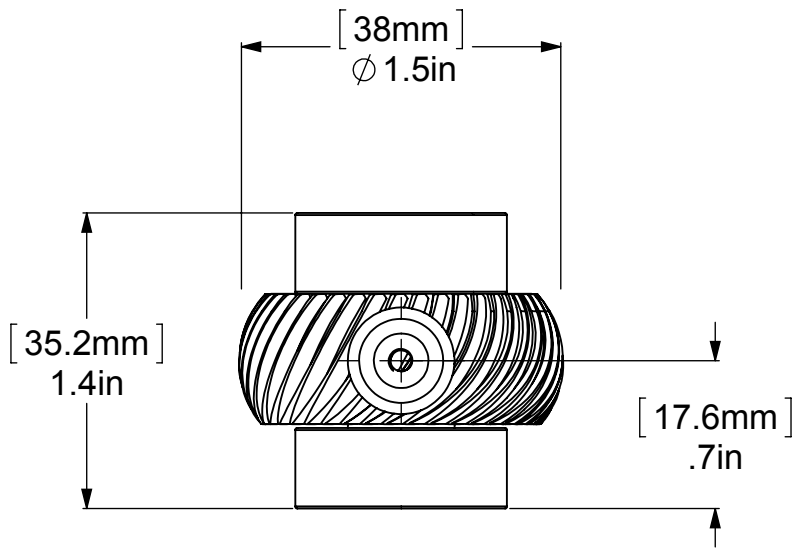

ITEM NO.	PART NUMBER	DESCRIPTION	QTY.
1	RGTWT	HUB	1
2	Card-1	END LOCK	2
3	PSRD8-12	BASE TUBE	1

UNLESS OTHERWISE STATED

.X	±.3mm
.XX	±.15mm
.XXX	±.008mm

COPYRIGHT © Allied Brass 2017

DRAWN	6/18/2017	I.M
CHECKED	6/18/2017	P.D
APPROVED	6/18/2017	R.A

MATERIAL: BRASS  
 DESCRIPTION: 1-1/2 Inch Cabinet Knob

FINISH	TBD
QUANTITY	TBD
DRAWING No.	REV
102T	0
SCALE	1:0.9
SHEET: 01	A4