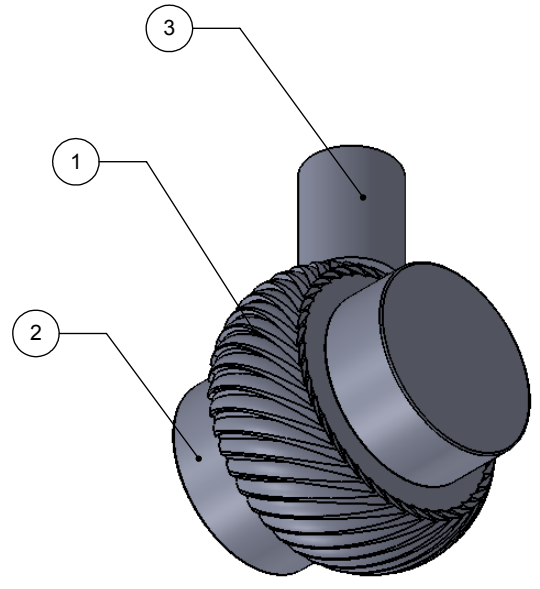

ITEM NO.	PART NUMBER	DESCRIPTION	QTY.
1	RGTWT	HUB	1
2	Card-1	END LOCK	2
3	PSRD8-12	BASE TUBE	1

UNLESS OTHERWISE STATED

.X	±.3mm
.XX	±.15mm
.XXX	±.008mm

COPYRIGHT © Allied Brass 2017

DRAWN	6/18/2017	I.M
CHECKED	6/18/2017	P.D
APPROVED	6/18/2017	R.A

MATERIAL: BRASS  
 DESCRIPTION: 1-1/2 Inch Cabinet Knob

FINISH	TBD
QUANTITY	TBD
DRAWING No.	REV
102T	0
SCALE	1:0.9
SHEET: 01	A4