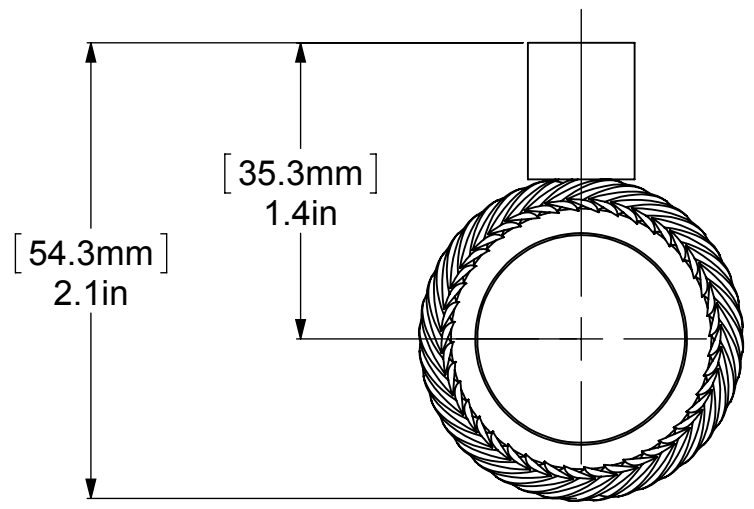

ITEM NO.	PART NUMBER	DESCRIPTION	QTY.
1	RGTWT	HUB	1
2	Card-1	END LOCK	2
3	PSRD8-12	BASE TUBE	1

UNLESS OTHERWISE STATED

.X	±.3mm
.XX	±.15mm
.XXX	±.008mm

COPYRIGHT © Allied Brass 2017

DRAWN	6/18/2017	I.M
CHECKED	6/18/2017	P.D
APPROVED	6/18/2017	R.A

MATERIAL: BRASS  
 DESCRIPTION: 1-1/2 Inch Cabinet Knob

FINISH	TBD
QUANTITY	TBD
DRAWING No.	REV
102T	0
SCALE	1:0.9
SHEET: 01	A4