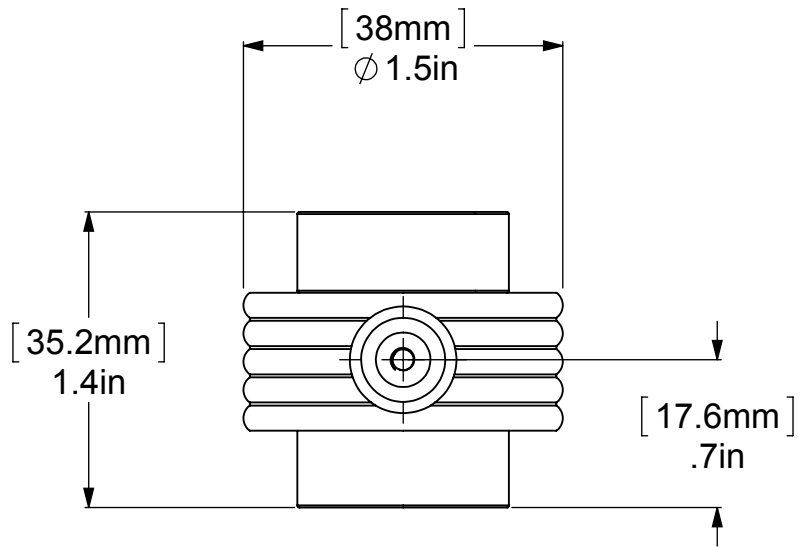

ITEM NO.	PART NUMBER	DESCRIPTION	QTY.
1	RGGVT	HUB	1
2	Card-1	END LOCK	2
3	PSRD8-12	BASE TUBE	1

UNLESS OTHERWISE STATED

.X	±.3mm
.XX	±.15mm
.XXX	±.008mm

COPYRIGHT © Allied Brass 2017

THIRD ANGLE PROJECTION

DRAWN	6/18/2017	I.M.
CHECKED	6/18/2017	P.D.
APPROVED	6/18/2017	R.A.

MATERIAL:	BRASS
DESCRIPTION:	1-1/2 Inch Cabinet Knob

FINISH	TBD
QUANTITY	TBD
DRAWING No.	102G
REV	0
SCALE	1:0.9
SHEET: 01	A4