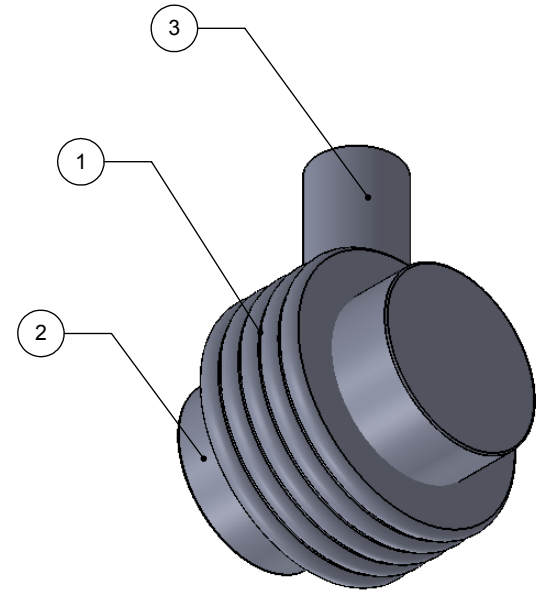

ITEM NO.	PART NUMBER	DESCRIPTION	QTY.
1	RGGVT	HUB	1
2	Card-1	END LOCK	2
3	PSRD8-12	BASE TUBE	1

UNLESS OTHERWISE STATED

.X	±.3mm
.XX	±.15mm
.XXX	±.008mm

COPYRIGHT © Allied Brass 2017

THIRD ANGLE PROJECTION

DRAWN	6/18/2017	I.M.
CHECKED	6/18/2017	P.D.
APPROVED	6/18/2017	R.A.

MATERIAL:	BRASS
DESCRIPTION:	1-1/2 Inch Cabinet Knob

FINISH	TBD
QUANTITY	TBD
DRAWING No.	102G
REV	0
SCALE	1:0.9
SHEET: 01	A4