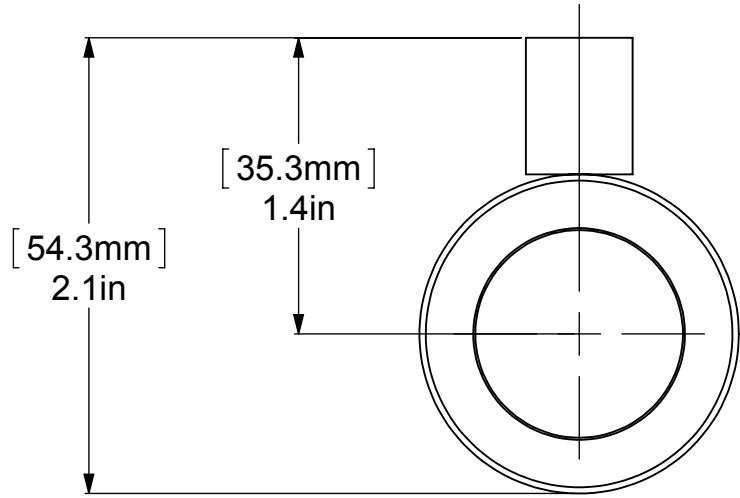

ITEM NO.	PART NUMBER	DESCRIPTION	QTY.
1	RGGVT	HUB	1
2	Card-1	END LOCK	2
3	PSRD8-12	BASE TUBE	1

UNLESS OTHERWISE STATED

.X	±.3mm
.XX	±.15mm
.XXX	±.008mm

COPYRIGHT © Allied Brass 2017

THIRD ANGLE PROJECTION

DRAWN	6/18/2017	I.M.
CHECKED	6/18/2017	P.D.
APPROVED	6/18/2017	R.A.

MATERIAL:	BRASS
DESCRIPTION:	1-1/2 Inch Cabinet Knob

FINISH	TBD
QUANTITY	TBD
DRAWING No.	102G
REV	0
SCALE	1:0.9
SHEET: 01	A4