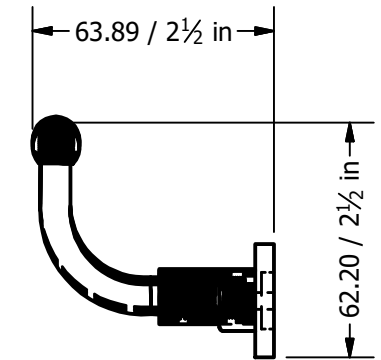

2

1

P1020-2

ITEM	QTY	PART NUMBER	DESCRIPTION
1	1	BPHK-18	SIX HOOK PLATE
2	6	PSRD8-12	POST
3	6	BL1T-12	END BALL
4	6	HKHK9	BENT TUBE 90 DEG FOR HOOK
5	4	CARD-58	CAP

UNLESS OTHERWISE SPECIFIED	
.X	± .3mm
.XX	± .15mm
.XXX	± .008mm

COPYRIGHT @ALLIEDBRASS 2018

THIRD ANGLE PROJECTION

DRAWN	10-30-18	IM
CHECKED	10-30-18	P.D.
APPROVED	10-30-18	R.A.

MATERIAL: BRASS

DESCRIPTION: Skyline Collection 6 Position Multi Hook

FINISH	TBD
QTY	TBD
DRAWING NO.	1020-6
SCALE	1:1
SHEET: 1 OF 1	A4