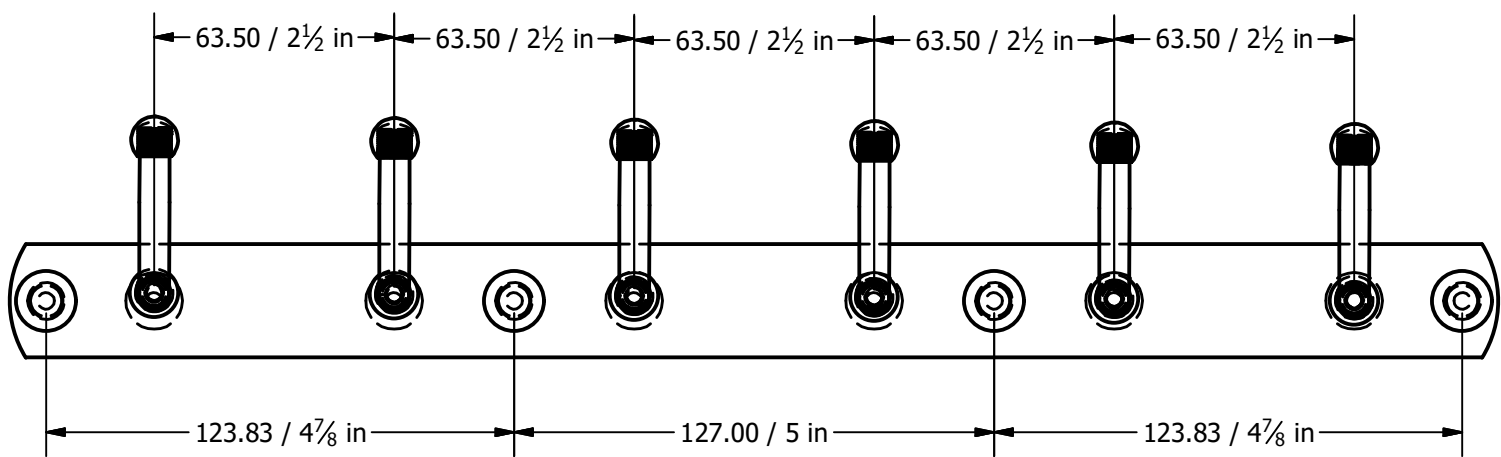

2

1

P1020-2

ITEM	QTY	PART NUMBER	DESCRIPTION
1	1	BPHK-18	SIX HOOK PLATE
2	6	PSRD8-12	POST
3	6	BL1T-12	END BALL
4	6	HKHK9	BENT TUBE 90 DEG FOR HOOK
5	4	CARD-58	CAP

UNLESS OTHERWISE SPECIFIED	
.X	± .3mm
.XX	± .15mm
.XXX	± .008mm

COPYRIGHT @ALLIEDBRASS 2018

THIRD ANGLE PROJECTION

DRAWN	10-30-18	IM
CHECKED	10-30-18	P.D.
APPROVED	10-30-18	R.A.

MATERIAL: BRASS

DESCRIPTION: Skyline Collection 6 Position Multi Hook

FINISH	TBD
QTY	TBD
DRAWING NO.	1020-6
SCALE	1:1
SHEET: 1 OF 1	A4