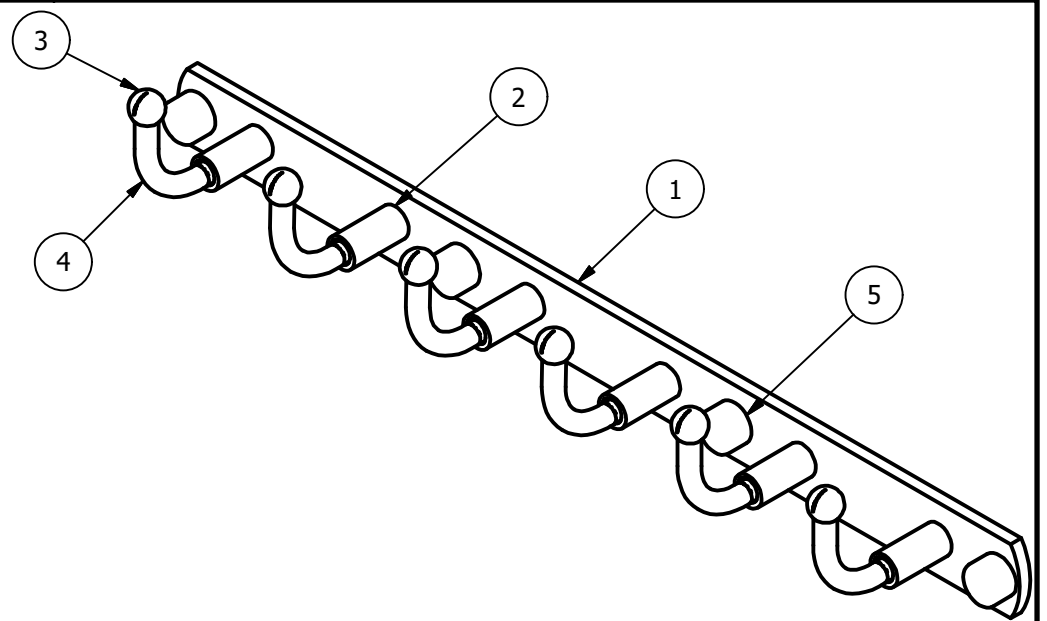

2

1

P1020-2

ITEM	QTY	PART NUMBER	DESCRIPTION
1	1	BPHK-18	SIX HOOK PLATE
2	6	PSRD8-12	POST
3	6	BL1T-12	END BALL
4	6	HKHK9	BENT TUBE 90 DEG FOR HOOK
5	4	CARD-58	CAP

UNLESS OTHERWISE SPECIFIED	
.X	± .3mm
.XX	± .15mm
.XXX	± .008mm

COPYRIGHT @ALLIEDBRASS 2018

THIRD ANGLE PROJECTION

DRAWN	10-30-18	IM
CHECKED	10-30-18	P.D.
APPROVED	10-30-18	R.A.

MATERIAL: BRASS

DESCRIPTION: Skyline Collection 6 Position Multi Hook

FINISH	TBD
QTY	TBD
DRAWING NO.	1020-6
SCALE	1:1
SHEET: 1 OF 1	A4