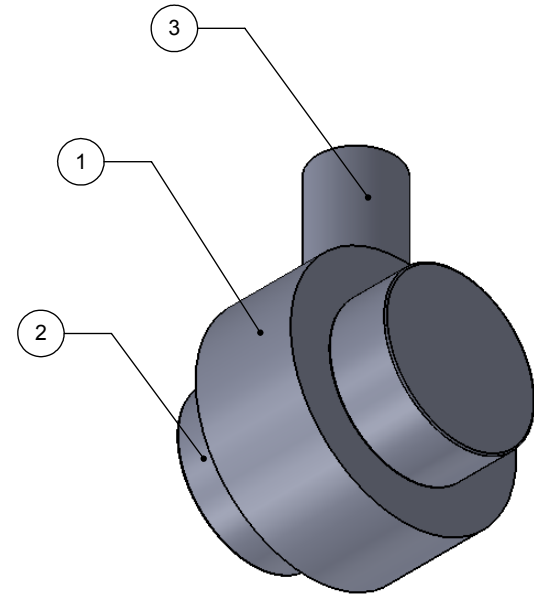

ITEM NO.	PART NUMBER	DESCRIPTION	QTY.
1	RGSMT		1
2	Card-1	END LOCK	2
3	PSRD8-12	BASE TUBE	2

UNLESS OTHERWISE STATED

.X	±.3mm
.XX	±.15mm
.XXX	±.008mm

COPYRIGHT © Allied Brass 2017

THIRD ANGLE PROJECTION

DRAWN	6/18/2017	I.M.
CHECKED	6/18/2017	P.D.
APPROVED	6/18/2017	R.A.

MATERIAL:	BRASS
DESCRIPTION:	1-1/2 Inch Cabinet Knob

FINISH	TBD
QUANTITY	TBD
DRAWING No.	102
REV	0
SCALE	1:0.9
SHEET: 01	A4