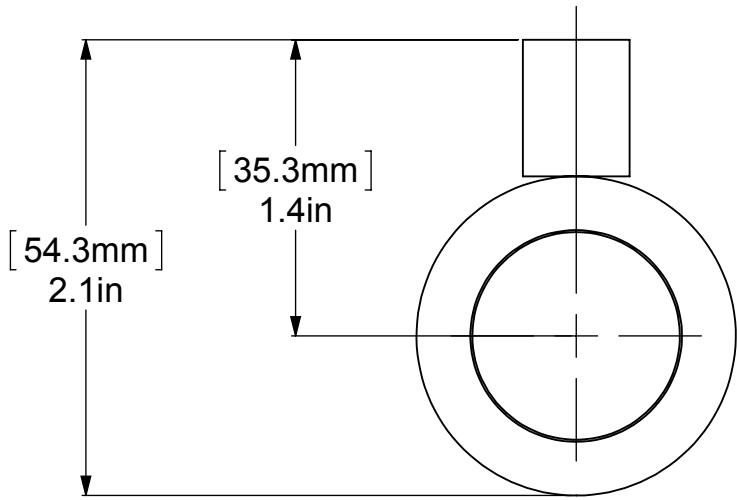

ITEM NO.	PART NUMBER	DESCRIPTION	QTY.
1	RGSMT		1
2	Card-1	END LOCK	2
3	PSRD8-12	BASE TUBE	2

UNLESS OTHERWISE STATED

.X	±.3mm
.XX	±.15mm
.XXX	±.008mm

COPYRIGHT © Allied Brass 2017

THIRD ANGLE PROJECTION

DRAWN	6/18/2017	I.M.
CHECKED	6/18/2017	P.D.
APPROVED	6/18/2017	R.A.

MATERIAL:	BRASS
DESCRIPTION:	1-1/2 Inch Cabinet Knob

FINISH	TBD
QUANTITY	TBD
DRAWING No.	102
REV	0
SCALE	1:0.9
SHEET: 01	A4