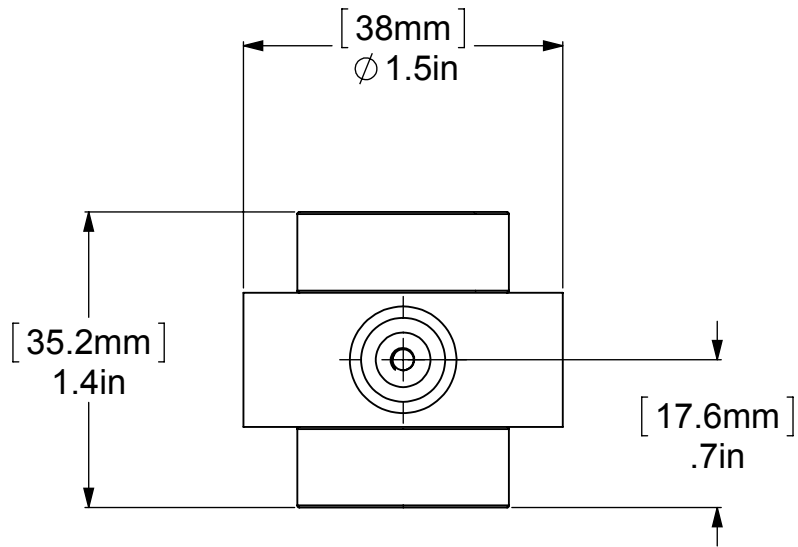

ITEM NO.	PART NUMBER	DESCRIPTION	QTY.
1	RGSMT		1
2	Card-1	END LOCK	2
3	PSRD8-12	BASE TUBE	2

UNLESS OTHERWISE STATED

.X	±.3mm
.XX	±.15mm
.XXX	±.008mm

COPYRIGHT © Allied Brass 2017

THIRD ANGLE PROJECTION

DRAWN	6/18/2017	I.M.
CHECKED	6/18/2017	P.D.
APPROVED	6/18/2017	R.A.

MATERIAL:	BRASS
DESCRIPTION:	1-1/2 Inch Cabinet Knob

FINISH	TBD
QUANTITY	TBD
DRAWING No.	102
REV	0
SCALE	1:0.9
SHEET: 01	A4