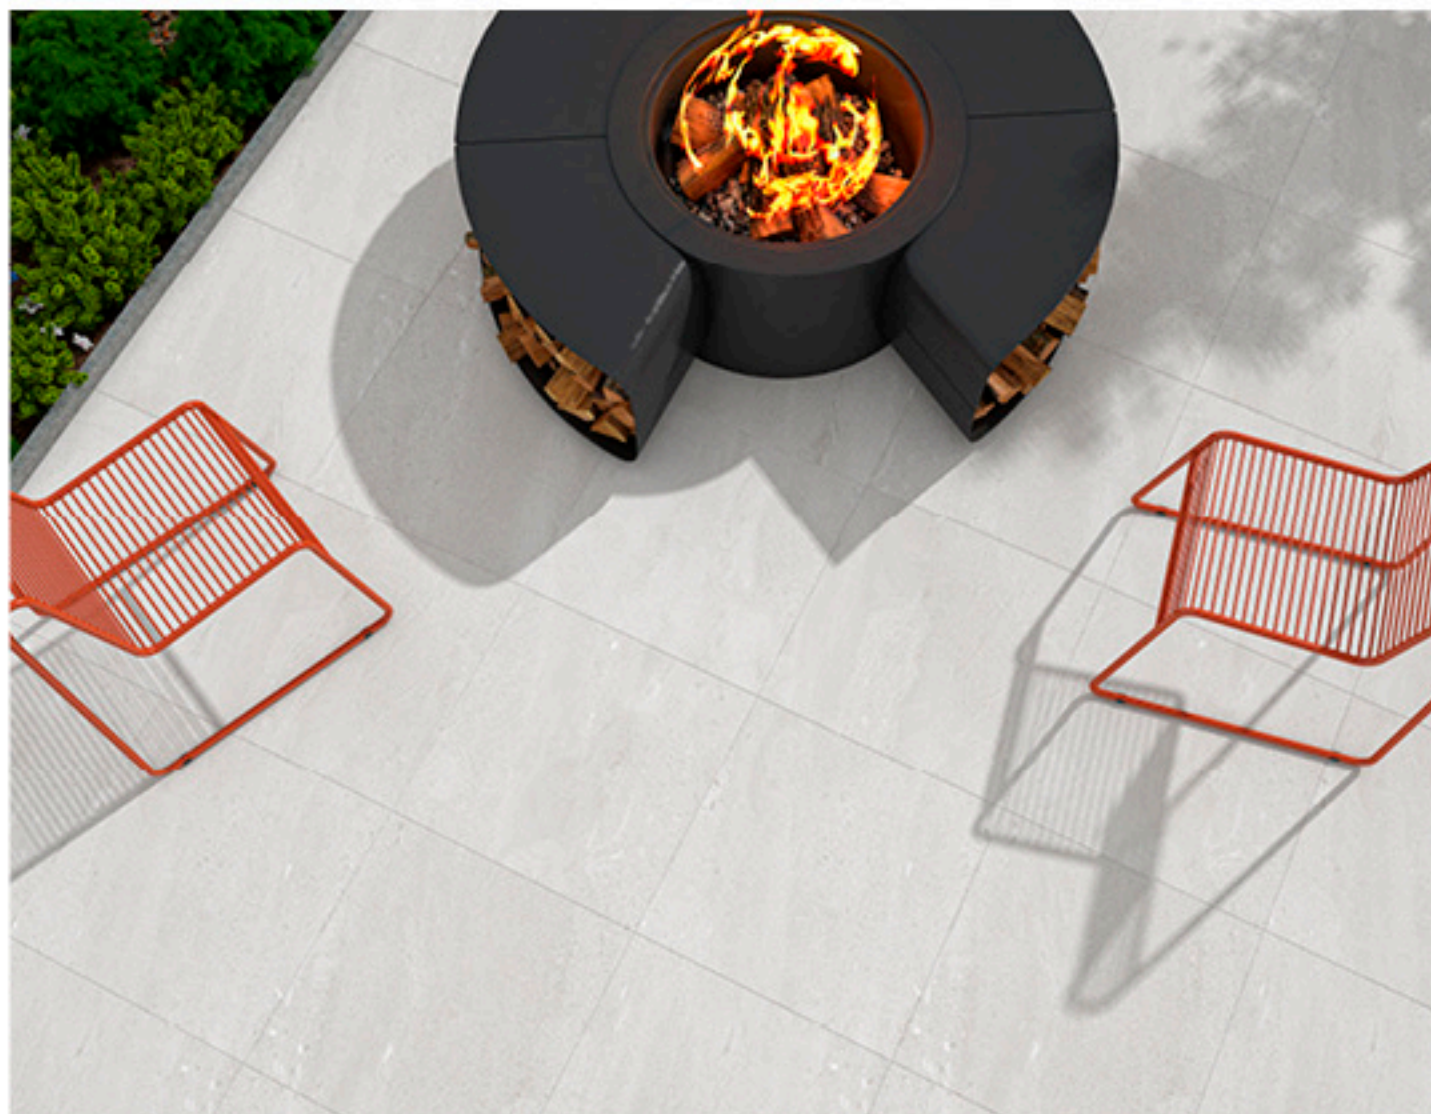

158
159

simolain | riostonein

20MM ■ OUTDOOR PORCELAIN | 600x900mm / 60x90cm | 600x600mm / 60x60cm

Grey 60x60cm

Nero 60x60cm

Beige 60x60cm

Earthan Grey 60x60cm

Earthan Beige 60x60cm