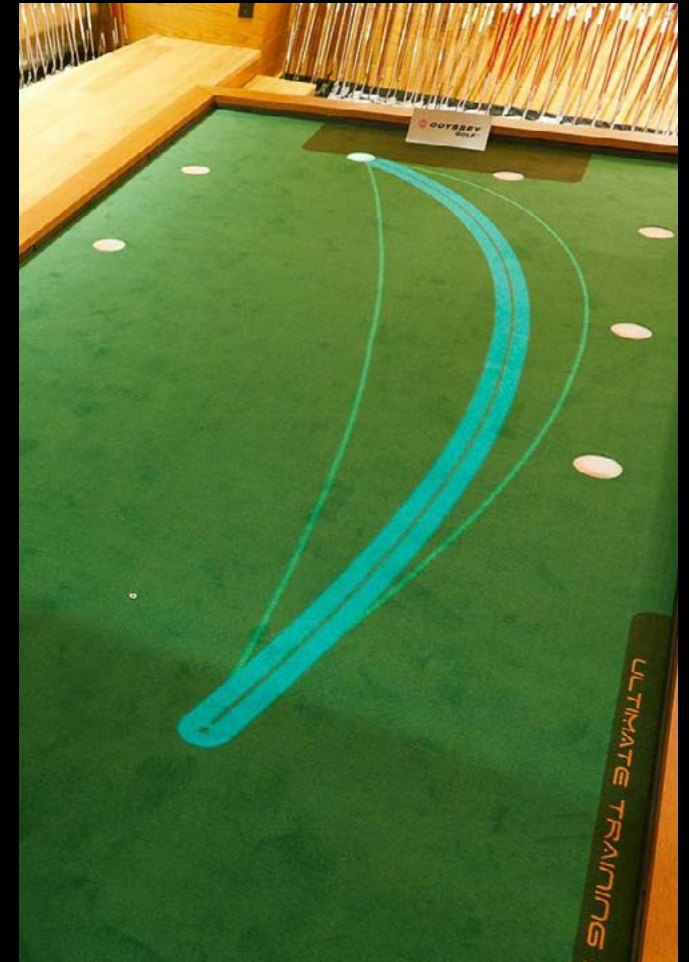

CALLAWAY ODYSSEY / JAPAN

BIGTILT XL PRO