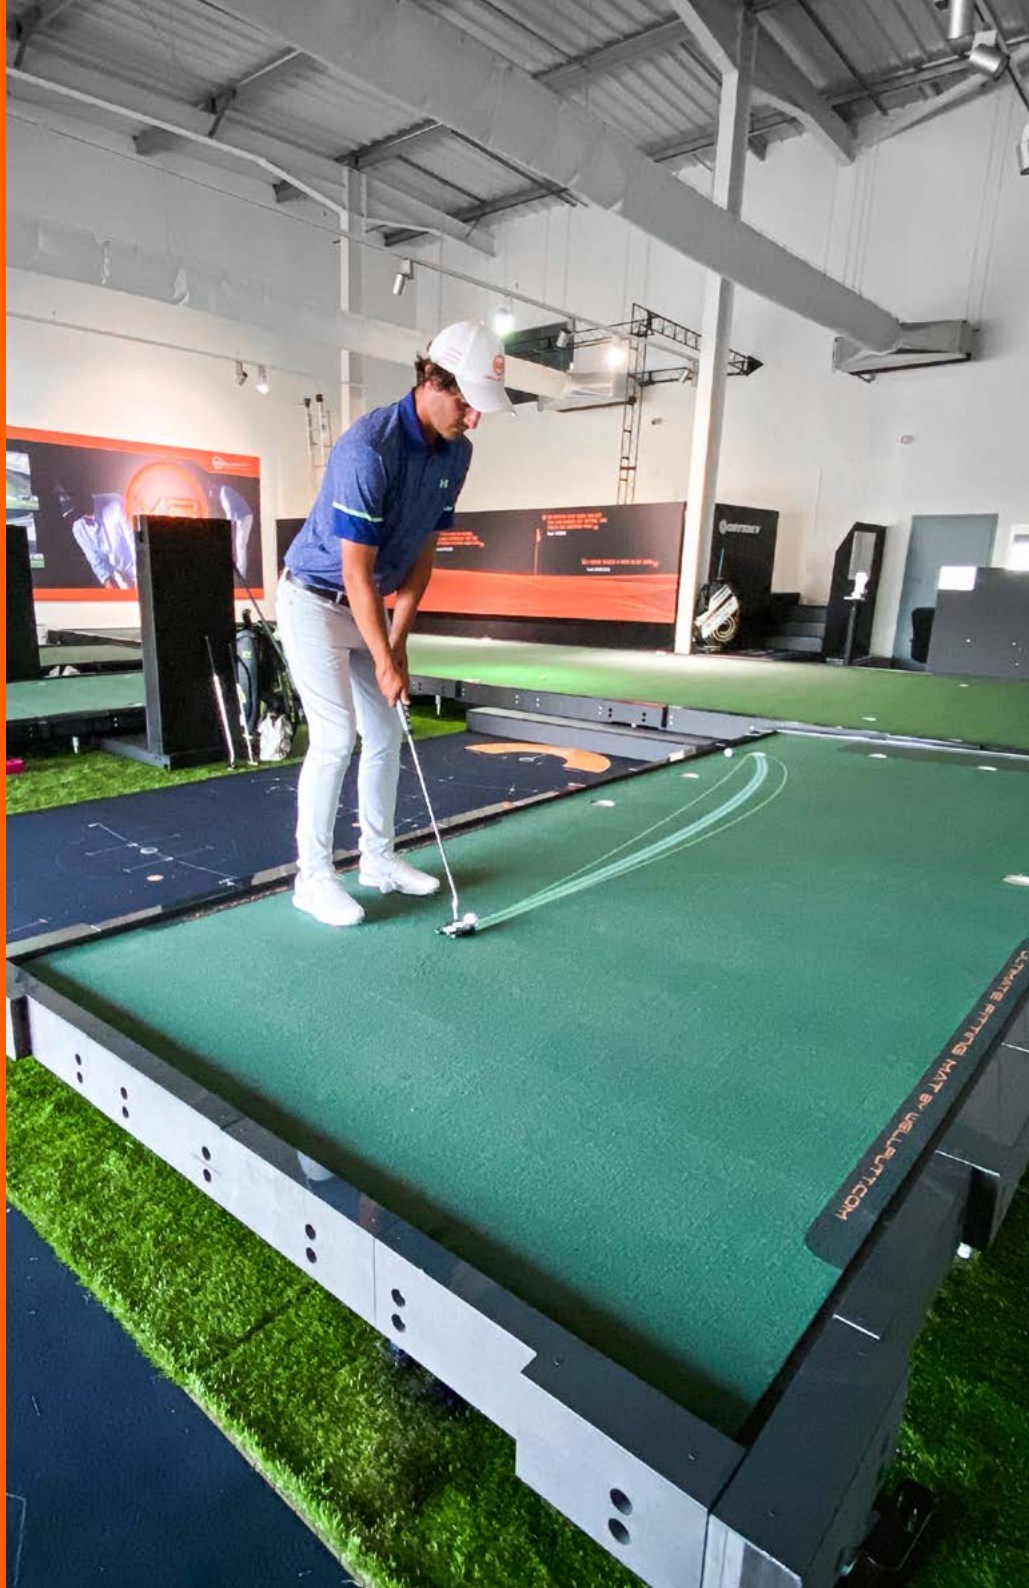

BIGTILT

BY WELLPUTT

Wellputt's concept is all about helping players get better at golf, especially in the art of putting, through the use of the best training aids in the world.

BIGTILT

BY WELLPUTT

THE BIGTILT PUTTING PLATFORM IS A COMPLETE PUTTING TRAINING SOLUTION. IT'S THE GAME CHANGER YOU'VE BEEN LOOKING FOR TO TAKE YOUR PUTTING GAME TO THE NEXT LEVEL.

Total size : 10.4x9.8ft / 3.2x3m

TESTIMONIALS

“FINDING THE RIGHT EQUIPMENT AND THE BEST TOOLS FOR FEEDBACK IS KEY FOR ANY PLAYER WANTING TO IMPROVE THEIR SCORE, WHICH IS PRECISELY WHY THE WELLPUTT TEAM, MYSELF AND BORIS HAVE ALIGNED OUR INTERESTS AND ARE DELIVERING TO YOU THE BEST”