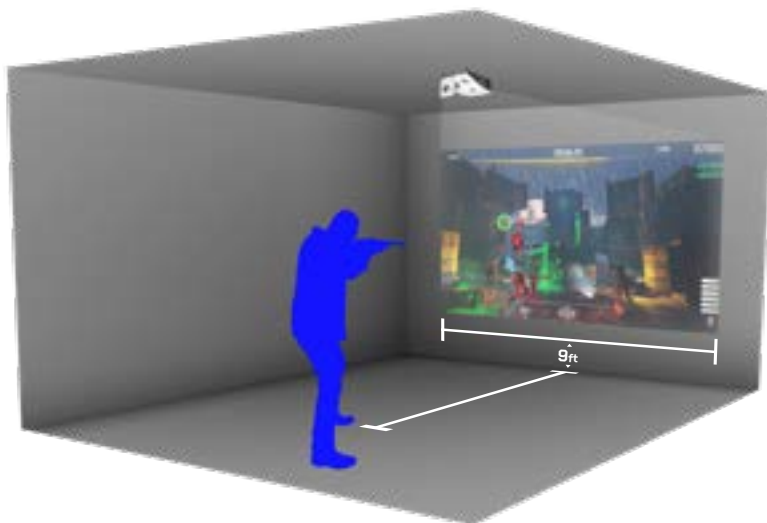

LENS OPTIONS

The lens of the laser-hit detection camera is available in two variants. The UST comes equipped with a fish-eye lens, while the ST generally comes equipped with a standard lens. Non-integrated cameras may come equipped with either, and our team of experts will always recommend the lens option that is optimal for your specific simulator setup.