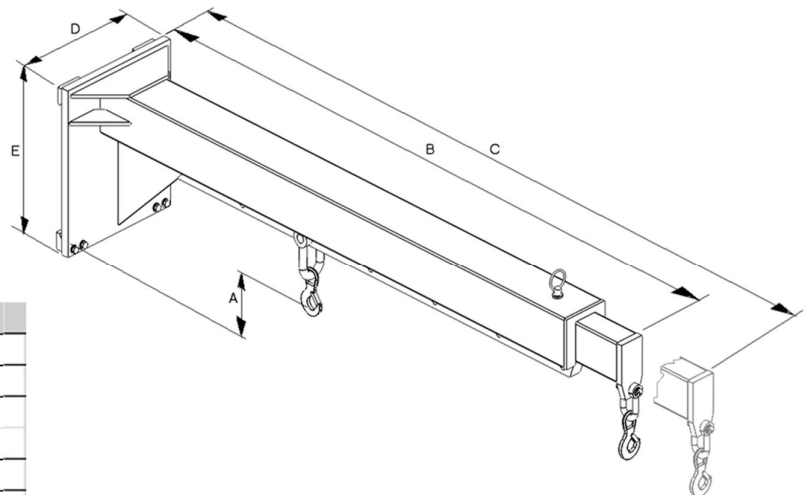

# Carriage Mtd Tele Liner Jib (CMX)

The Telescopic Carriage Mounted Jib offers a flexible method of safely handling loads at different load centres. To fit the jib, simply remove the bottom carriage blocks from the attachment backplate, then simply drive the truck slowly forwards until the truck carriage contacts the jib backplate, then lift the carriage until the top rail fits snugly under the top carriage block on the jib backplate, then simply re-fit the bottom blocks, and the jib is ready to begin lifting. Quick release Blocks can be offered to reduce fitting time, also stands are available to also aid fitting and storage. The jib can also be fitted with a hydraulic cylinder for use hydraulic opening and closing.

Telescopic Carriage Mounted Jibs are a manually extending jib which mounts directly onto the truck carriage. Allows versatility of long reach or alternatively the manoeuvrability of a shorter reach jib.

Model Ref.	Weight	C of G Min	C of G Max
500-1.8	125kgs	670mm	870mm
500-2.2	125kgs	670mm	870mm
500-2.7	210kgs	705mm	905mm
500-3.1	210kgs	705mm	905mm
500-3.5	212kgs	705mm	905mm
500-4.4	212kgs	705mm	905mm