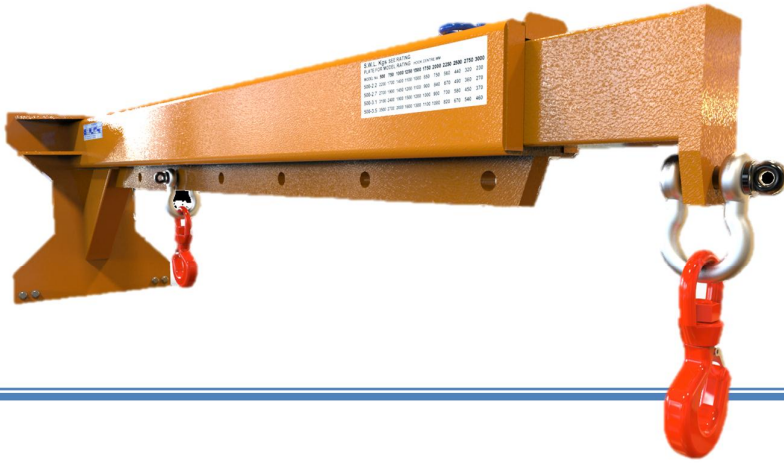

# Carriage Mtd Tele Liner Jib (CMX)

The Telescopic Carriage Mounted Jib offers a flexible method of safely handling loads at different load centres. To fit the jib, simply remove the bottom carriage blocks from the attachment backplate, then simply drive the truck slowly forwards until the truck carriage contacts the jib backplate, then lift the carriage until the top rail fits snugly under the top carriage block on the jib backplate, then simply re-fit the bottom blocks, and the jib is ready to begin lifting. Quick release Blocks can be offered to reduce fitting time, also stands are available to also aid fitting and storage. The jib can also be fitted with a hydraulic cylinder for use hydraulic opening and closing.

Telescopic Carriage Mounted Jibs are a manually extending jib which mounts directly onto the truck carriage. Allows versatility of long reach or alternatively the manoeuvrability of a shorter reach jib.

Model Ref.	Weight	C of G Min	C of G Max
500-1.8	125kgs	670mm	870mm
500-2.2	125kgs	670mm	870mm
500-2.7	210kgs	705mm	905mm
500-3.1	210kgs	705mm	905mm
500-3.5	212kgs	705mm	905mm
500-4.4	212kgs	705mm	905mm