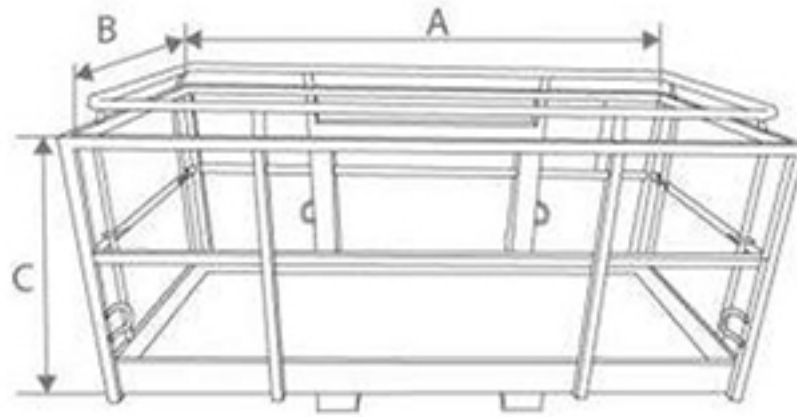

Teleporter Safety Cage

Size	A	B	C	SWL	Net Weight
1200 x 1200mm	1200mm	1200mm	1000mm	300kg	225kg
1800 x 1200mm	1800mm	1200mm	1000mm	300kg	250kg
2500 x 1200mm	2500mm	1200mm	1000mm	300kg	275kg

Other sizes available to order