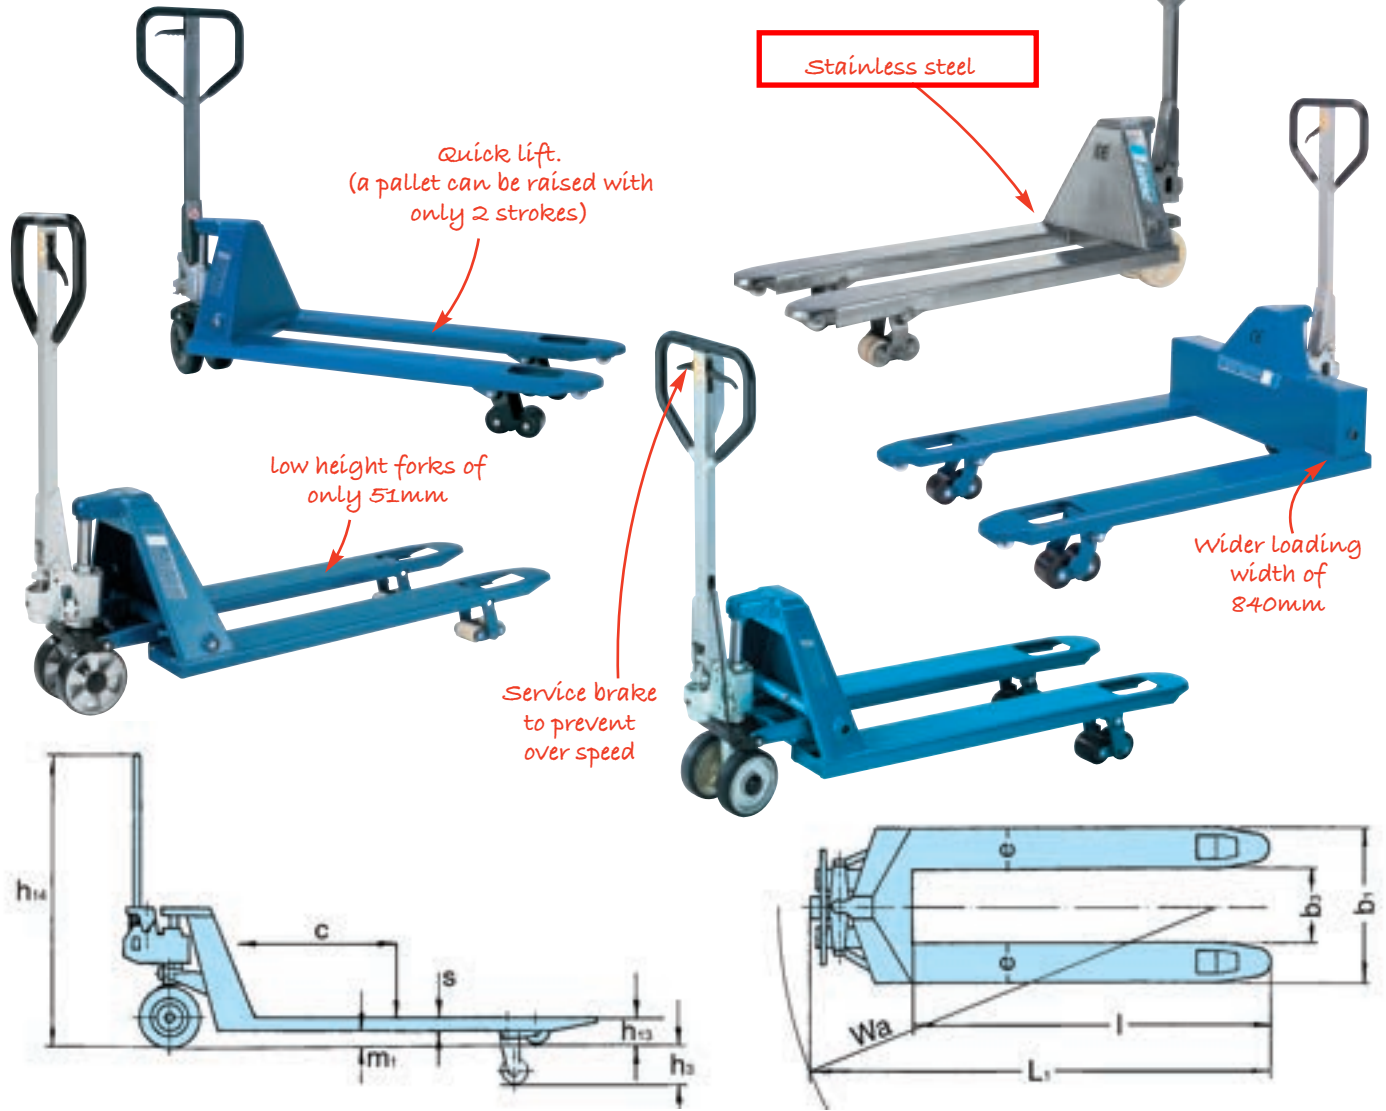

NON-STANDARD HAND PALLET TRUCKS

Type			'Extra wide'	'Stainless steel'	'Low profile'	'Service brake'	'Quick lift'
Article no.			34527132	40005740	34527124	34527135	N21225458
Lifting capacity	t		2	2.5	1.5	2.5	2
Steering/load wheels*	-		SR / PUR	PA / PA	PA / PUR	SR / PUR	SR / PUR
Wheel size (front)	mm		200 x 50	200 x 50	180 x 50	200 x 50	200 x 50
Load wheel size (rear)	mm		82 x 70	82 x 70	50 x 70	82 x 70	82 x 70
No. of wheels front/rear	-		2 / 4	2 / 4	2 / 4	2 / 4	2 / 4
Lifting height	mm	h3	115	115	115	115	115
Load centre	mm	c	600	600	600	600	600
Steering handle height	mm	h14	1200	1200	1220	1200	1200
Fork height lowered	mm	h13	85	85	51	85	85
Total unit length	mm	L1	1535	1535	1535	1535	1535
Useable fork length	mm	l	1150	1150	1150	1150	1150
Fork width	mm	e	160	160	160	160	160
Outside fork width	mm	b1	850	540	540	540	540
Floor/ground clearance	mm	m1	40	40	40	16	45
Weight	kg		112	86	84	86	86