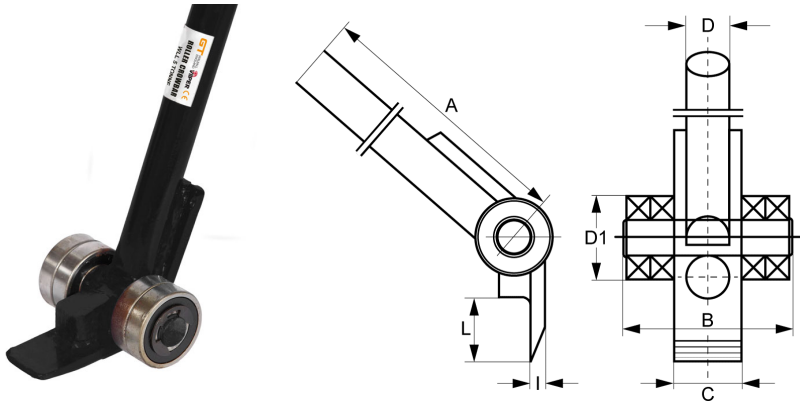

GT Viper Roller Crowbar – VRC

- Matt black finish.
- Smooth running steel wheels.
- Strong steel lever bar and roller.
- Marked with CE, capacity, manufacturers ID, product ID mark, year of manufacture and traceability code.
- Certification available [2.1](#) [2.2](#)

Product Code	Capacity	A	B	C	D	D1	L	I	Weight
	t	mm	mm	mm	mm	mm	mm	mm	kgs
VRC3	3	1400	136	50	34	62	46	11	9
VRC5	5	1530	155	65	38	72	55	13	11