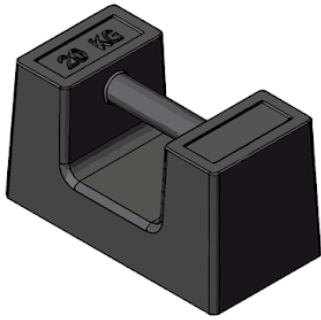

Calibrated Hand Test Weight – TW

- Cast iron.
- Black lacquer paint finish.
- Marked with weight.
- Certification states calibration
- Certification available **2.1**

Product Code	Size kgs	A mm	B mm	C mm	D mm	E mm	F mm	Weight kgs
TW20	20	116	232	111	243	127	135	20