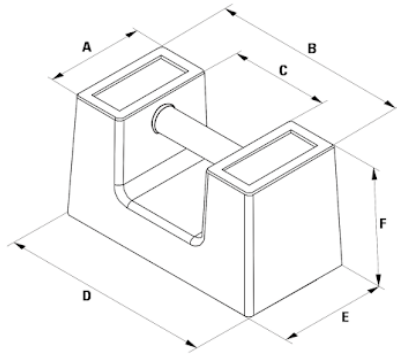

Calibrated Hand Test Weight – TW

- Cast iron.
- Black lacquer paint finish.
- Marked with weight.
- Certification states calibration
- Certification available **2.1**

Product Code	Size kgs	A mm	B mm	C mm	D mm	E mm	F mm	Weight kgs
TW20	20	116	232	111	243	127	135	20