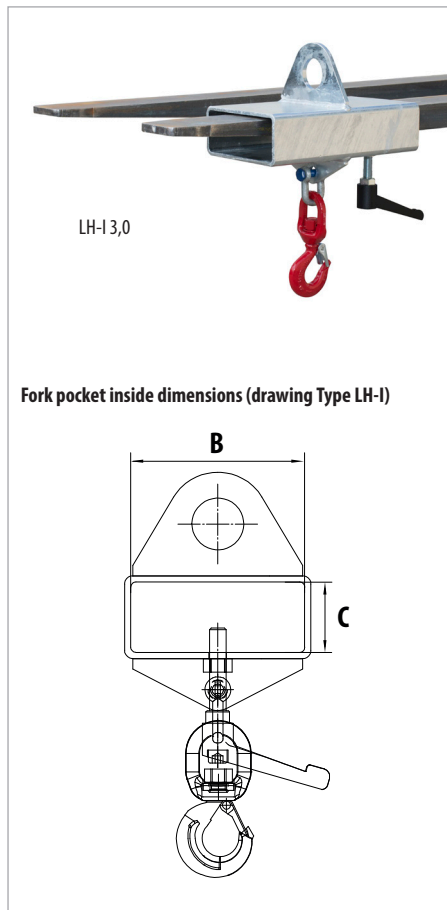

CRANE HOOK TYPE LH

Pick up and transport heavy loads safely

Types available

LH-I

- picked up on 1 fork or by crane
- can be secured to prevent slipping
- with swivel hook
- various load capacities

LH-II

- picked up on 2 forks (also suitable for straddle stackers)
- clamping lever to prevent slippage; can be fixed in 3 different positions, suitable for various fork widths
- with swivel hook
- various load capacities

	Load capacity in kg	Dimensions in mm (l x w x h)	Weight in kg (painted/galv.)	Fork pocket inside dimensions in mm		
				A	B	C
LH-I 1,0	1000	300 x 180 x 395	9 / 10	-	168	68
LH-I 1,5	1500	300 x 180 x 420	9 / 10	-	168	68
LH-I 2,0	2000	300 x 180 x 420	10 / 11	-	168	68
LH-I 2,5	2500	300 x 180 x 455	10 / 11	-	168	68
LH-I 3,0	3000	300 x 180 x 465	11 / 12	-	168	68
LH-II 1,5	1500	170 x 750 x 385	21 / 23	160	220	80
LH-II 2,5	2500	170 x 750 x 425	22 / 24	160	220	80
LH-II 5,0	5000	180 x 750 x 490	31 / 34	160	220	80
LH-II 7,5	7500	180 x 750 x 555	35 / 38	160	220	80