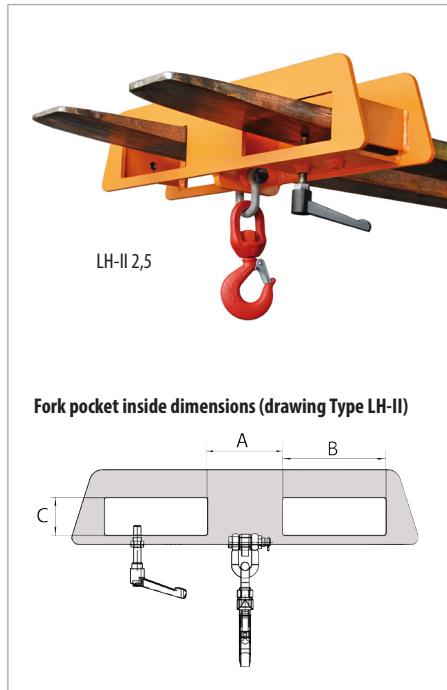

CRANE HOOK TYPE LH

Pick up and transport heavy loads safely

Types available

LH-I

- picked up on 1 fork or by crane
- can be secured to prevent slipping
- with swivel hook
- various load capacities

LH-II

- picked up on 2 forks (also suitable for straddle stackers)
- clamping lever to prevent slippage; can be fixed in 3 different positions, suitable for various fork widths
- with swivel hook
- various load capacities

	Load capacity in kg	Dimensions in mm (l x w x h)	Weight in kg (painted/galv.)	Fork pocket inside dimensions in mm		
				A	B	C
LH-I 1,0	1000	300 x 180 x 395	9 / 10	-	168	68
LH-I 1,5	1500	300 x 180 x 420	9 / 10	-	168	68
LH-I 2,0	2000	300 x 180 x 420	10 / 11	-	168	68
LH-I 2,5	2500	300 x 180 x 455	10 / 11	-	168	68
LH-I 3,0	3000	300 x 180 x 465	11 / 12	-	168	68
LH-II 1,5	1500	170 x 750 x 385	21 / 23	160	220	80
LH-II 2,5	2500	170 x 750 x 425	22 / 24	160	220	80
LH-II 5,0	5000	180 x 750 x 490	31 / 34	160	220	80
LH-II 7,5	7500	180 x 750 x 555	35 / 38	160	220	80