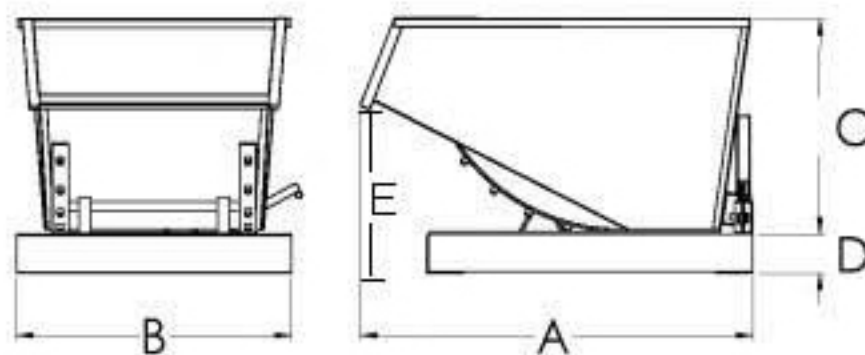

# Forklift Tipping Skip

Capacity	A	B	C	D	E	SWL	Net Weight
1000lt	1500mm	1100mm	820mm	290mm	800mm	1000kg	225kg
1200 lt	1500mm	1360mm	820mm	290mm	800mm	1500kg	250g
1500 lt	1500mm	1620mm	820mm	290mm	800mm	2000kg	275kg
2000 lt	1500mm	2125mm	820mm	290mm	800mm	2000kg	300kg

Other sizes available to order