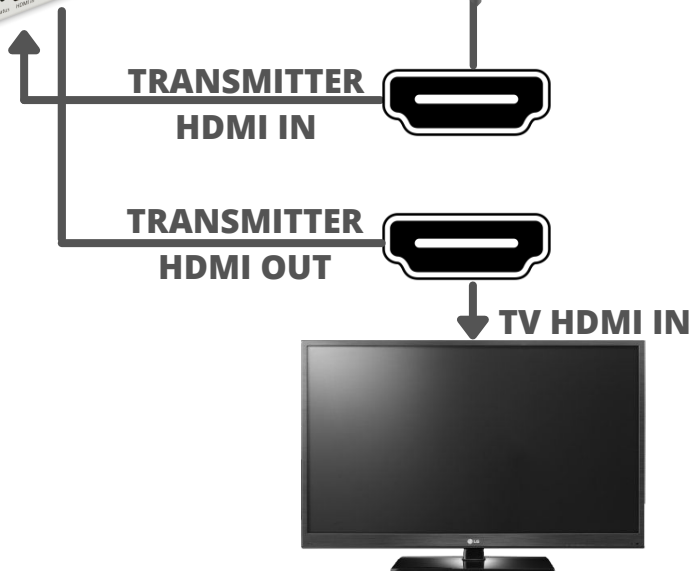

CABLE TV SETUP

1

VISION BUDDY TRANSMITTER

COMPATIBLE CABLE TV BOX

"Headset pairs with transmitter automatically and displays video"

TELEVISION

STREAMING DEVICE SETUP

2

**VISION BUDDY
HEADSET**
"View your content
comfortably on your
handsfree Vision
Buddy Headset."

TELEVISION

TABLET/COMPUTER SETUP

MULTIPLE DEVICES SETUP

HDMI BI-DIRECTIONAL SPLITTER

TELEVISION

TV ANTENNA SETUP