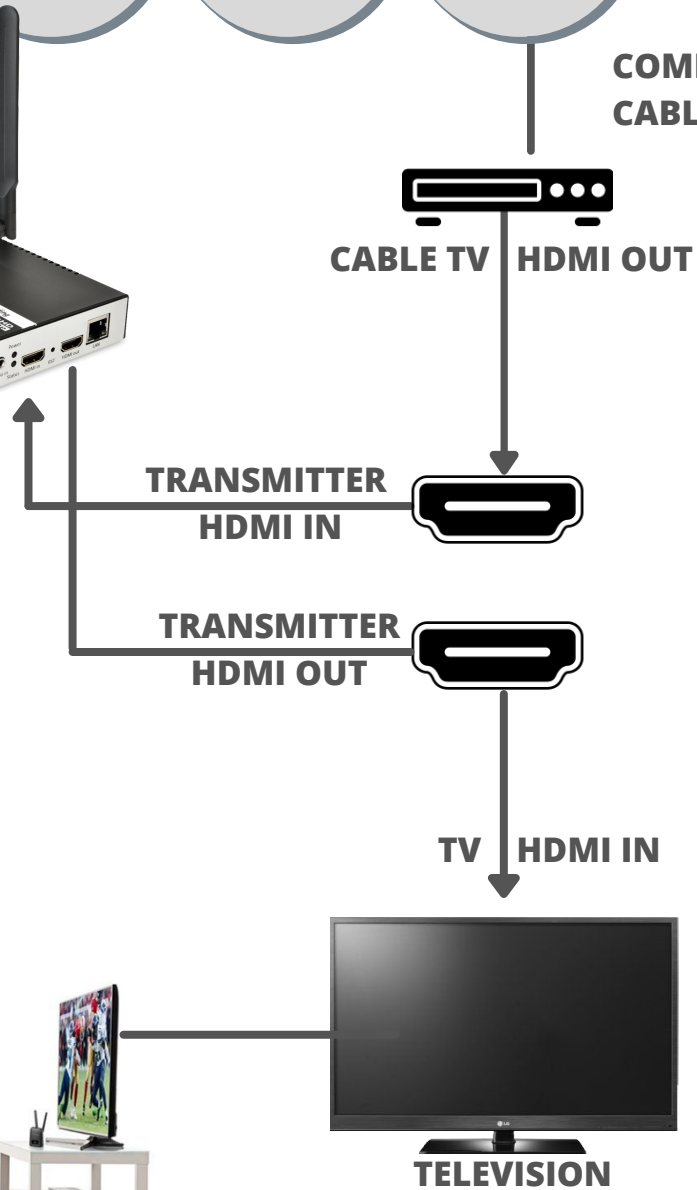

Vision Buddy™

TV/COMPUTER/TABLET SETUP GUIDE

2.0

Table of Contents

Cable TV Setup.....	1
Streaming Devices Setup.....	2
Tablet/Computer Setup.....	3
Multiple Devices Setup.....	4
Over The Air Antenna Setup.....	5

CABLE TV SETUP

1

VISION BUDDY TRANSMITTER

COMPATIBLE CABLE TV BOX

"Headset pairs with transmitter automatically and displays video"

TELEVISION

STREAMING DEVICE SETUP

2

**VISION BUDDY
HEADSET**
"View your content
comfortably on your
handsfree Vision
Buddy Headset."

TELEVISION

TABLET/COMPUTER SETUP

MULTIPLE DEVICES SETUP

HDMI BI-DIRECTIONAL SPLITTER

TELEVISION

TV ANTENNA SETUP