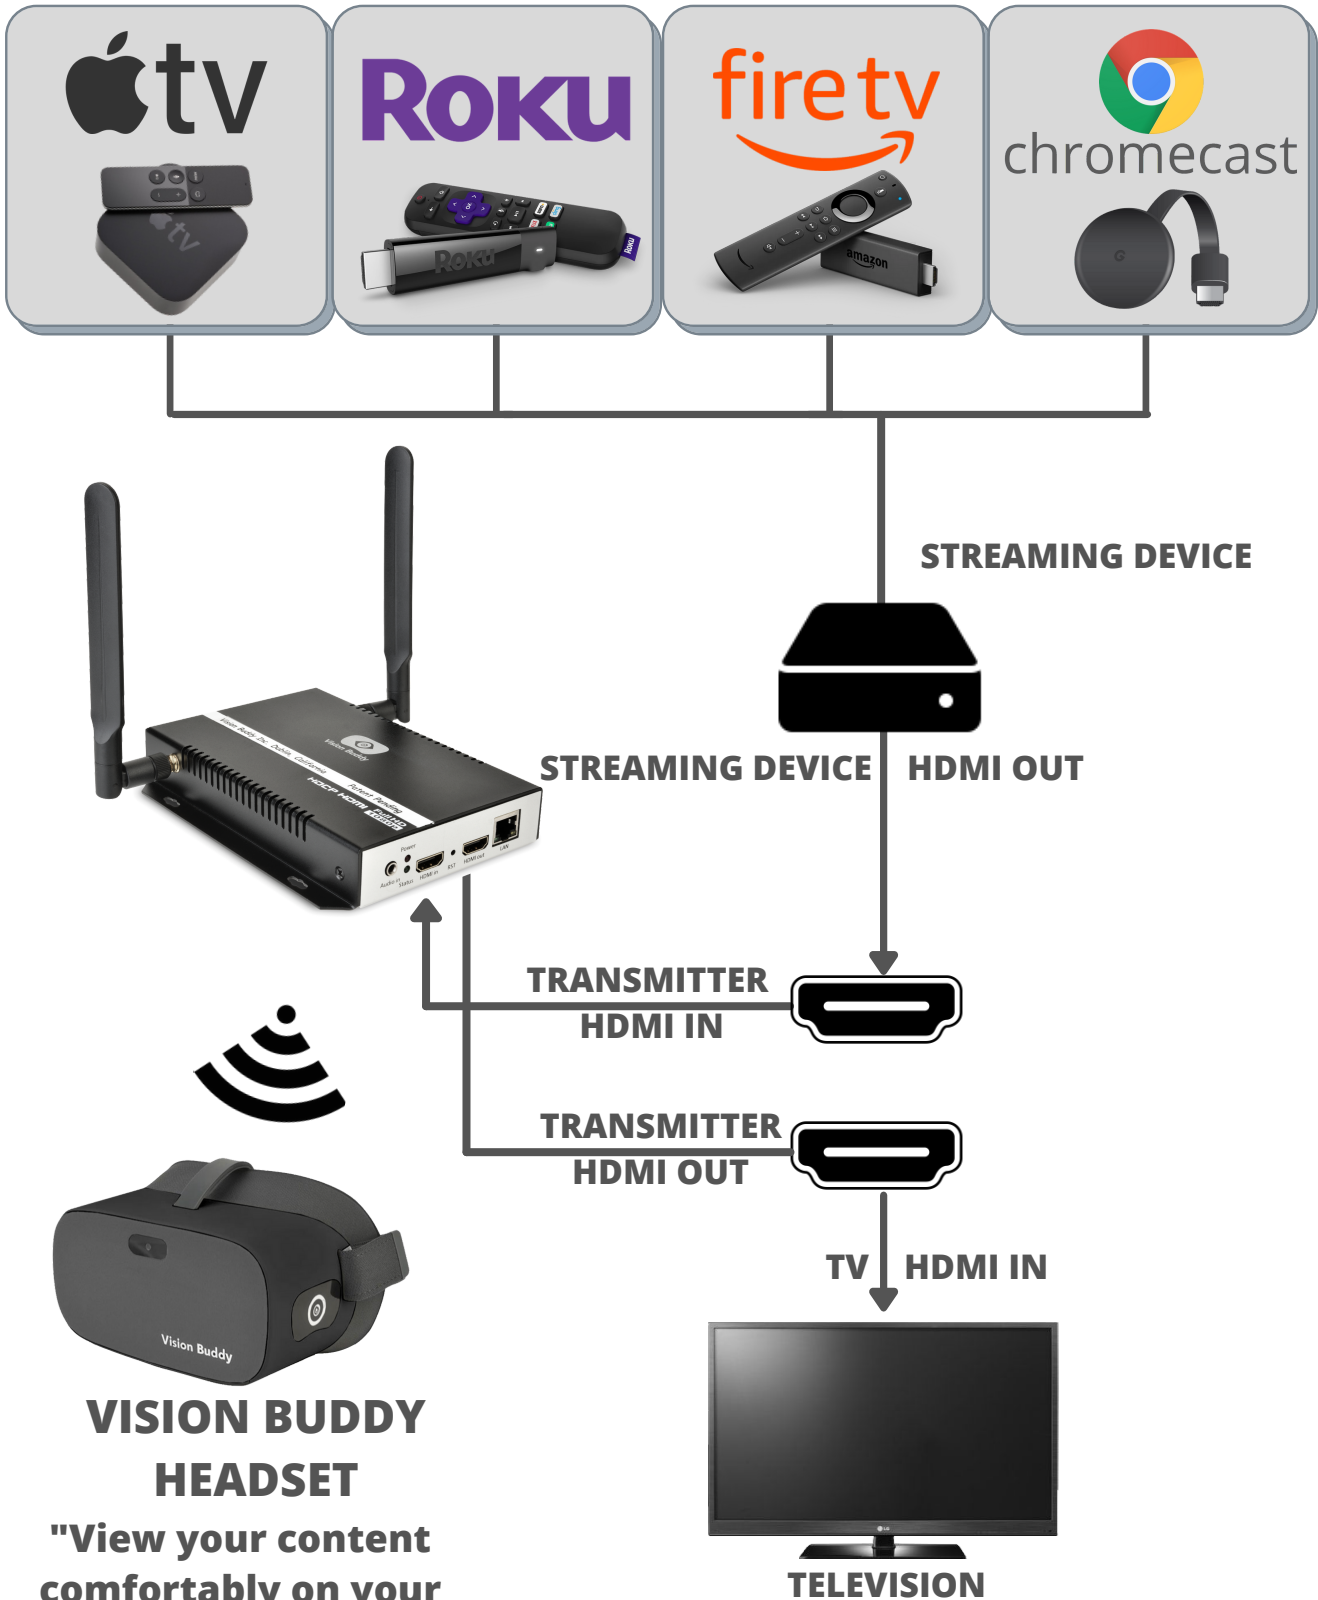

Vision Buddy™

TV/COMPUTER/TABLET SETUP GUIDE

2.0

Table of Contents

Cable TV Setup.....	1
Streaming Devices Setup.....	2
Tablet/Computer Setup.....	3
Multiple Devices Setup.....	4
Over The Air Antenna Setup.....	5

CABLE TV SETUP

1

VISION BUDDY TRANSMITTER

COMPATIBLE CABLE TV BOX

"Headset pairs with transmitter automatically and displays video"

TELEVISION

STREAMING DEVICE SETUP

2

**VISION BUDDY
HEADSET**
"View your content
comfortably on your
handsfree Vision
Buddy Headset."

TELEVISION

TABLET/COMPUTER SETUP

MULTIPLE DEVICES SETUP

HDMI BI-DIRECTIONAL SPLITTER

TELEVISION

TV ANTENNA SETUP