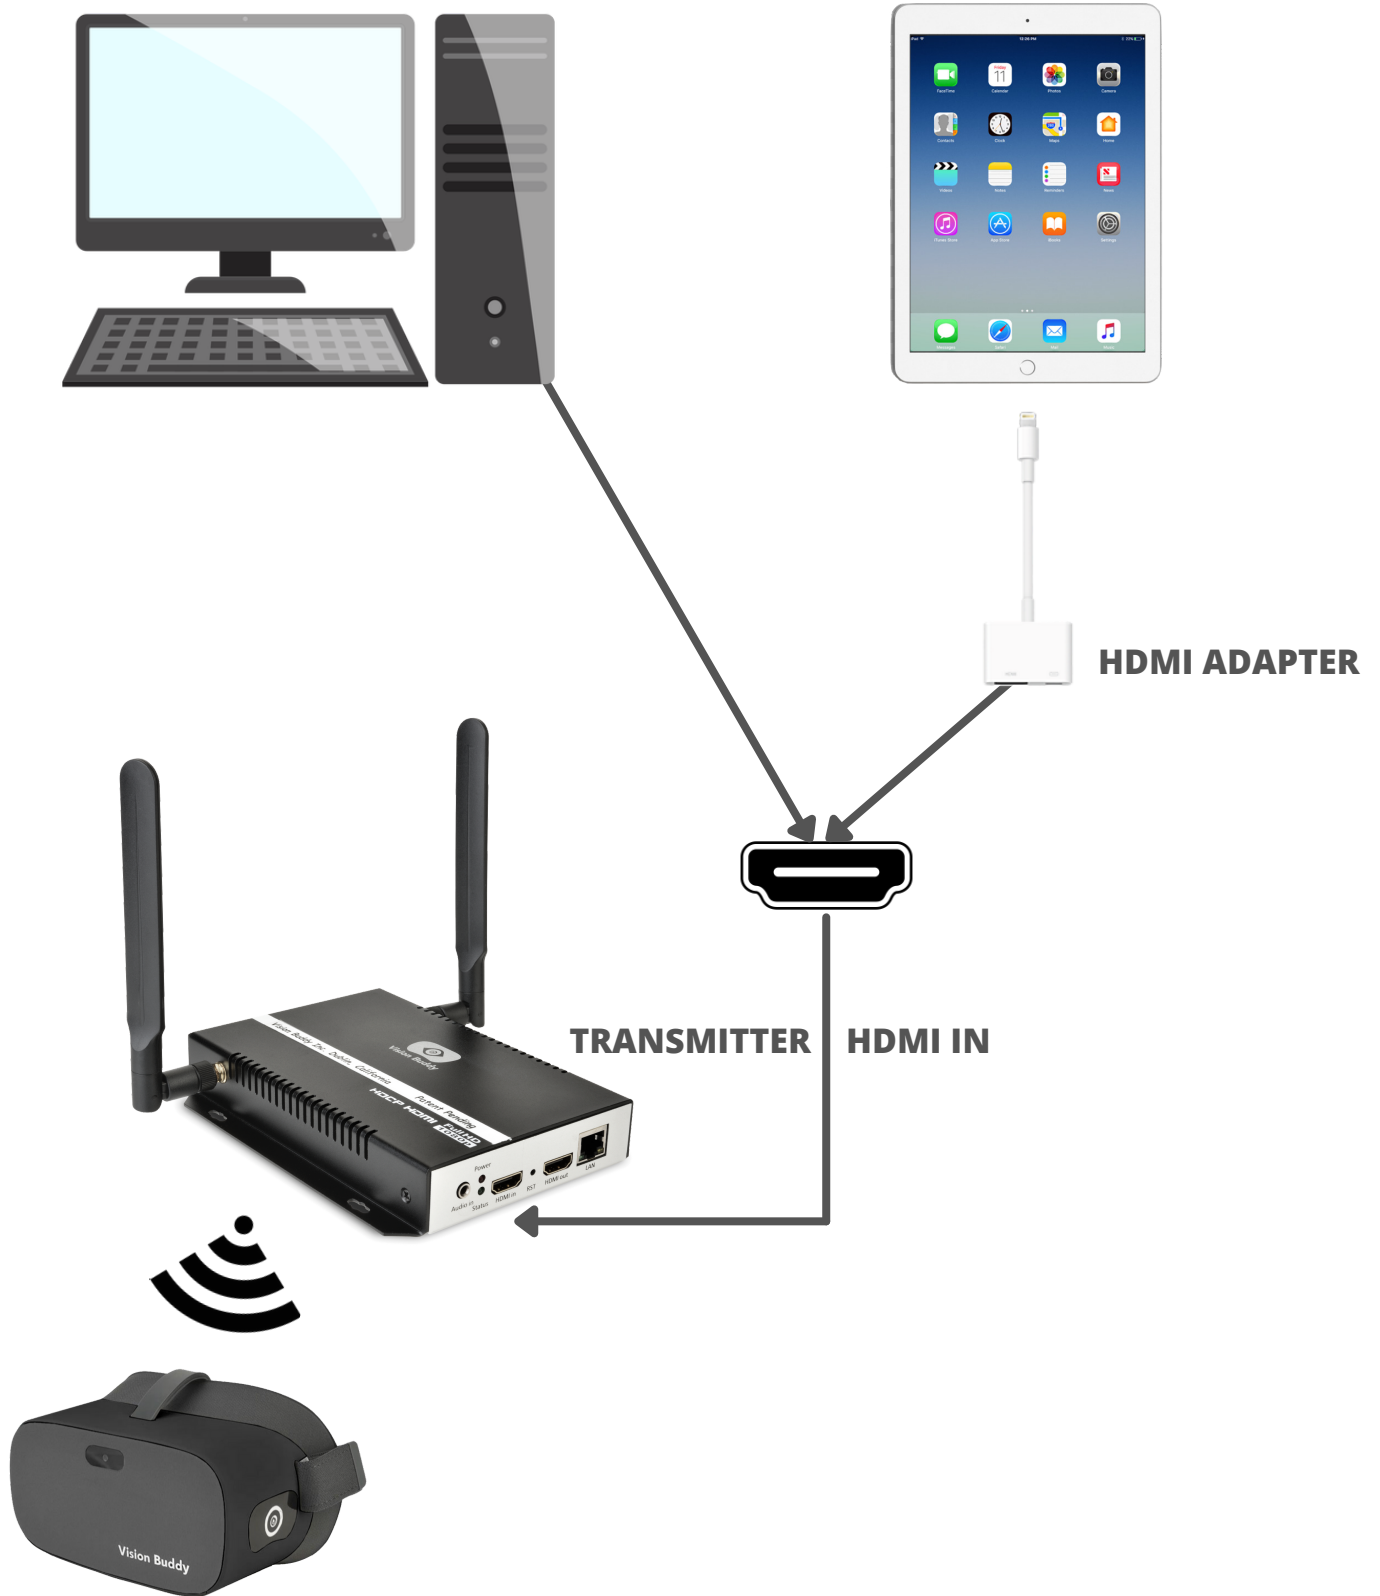

Vision Buddy™

TV/COMPUTER/TABLET SETUP GUIDE

2.0

Table of Contents

Cable TV Setup.....	1
Streaming Devices Setup.....	2
Tablet/Computer Setup.....	3
Multiple Devices Setup.....	4
Over The Air Antenna Setup.....	5

CABLE TV SETUP

1

VISION BUDDY TRANSMITTER

COMPATIBLE CABLE TV BOX

"Headset pairs with transmitter automatically and displays video"

TELEVISION

STREAMING DEVICE SETUP

2

**VISION BUDDY
HEADSET**
"View your content
comfortably on your
handsfree Vision
Buddy Headset."

TELEVISION

TABLET/COMPUTER SETUP

MULTIPLE DEVICES SETUP

HDMI BI-DIRECTIONAL SPLITTER

TELEVISION

TV ANTENNA SETUP