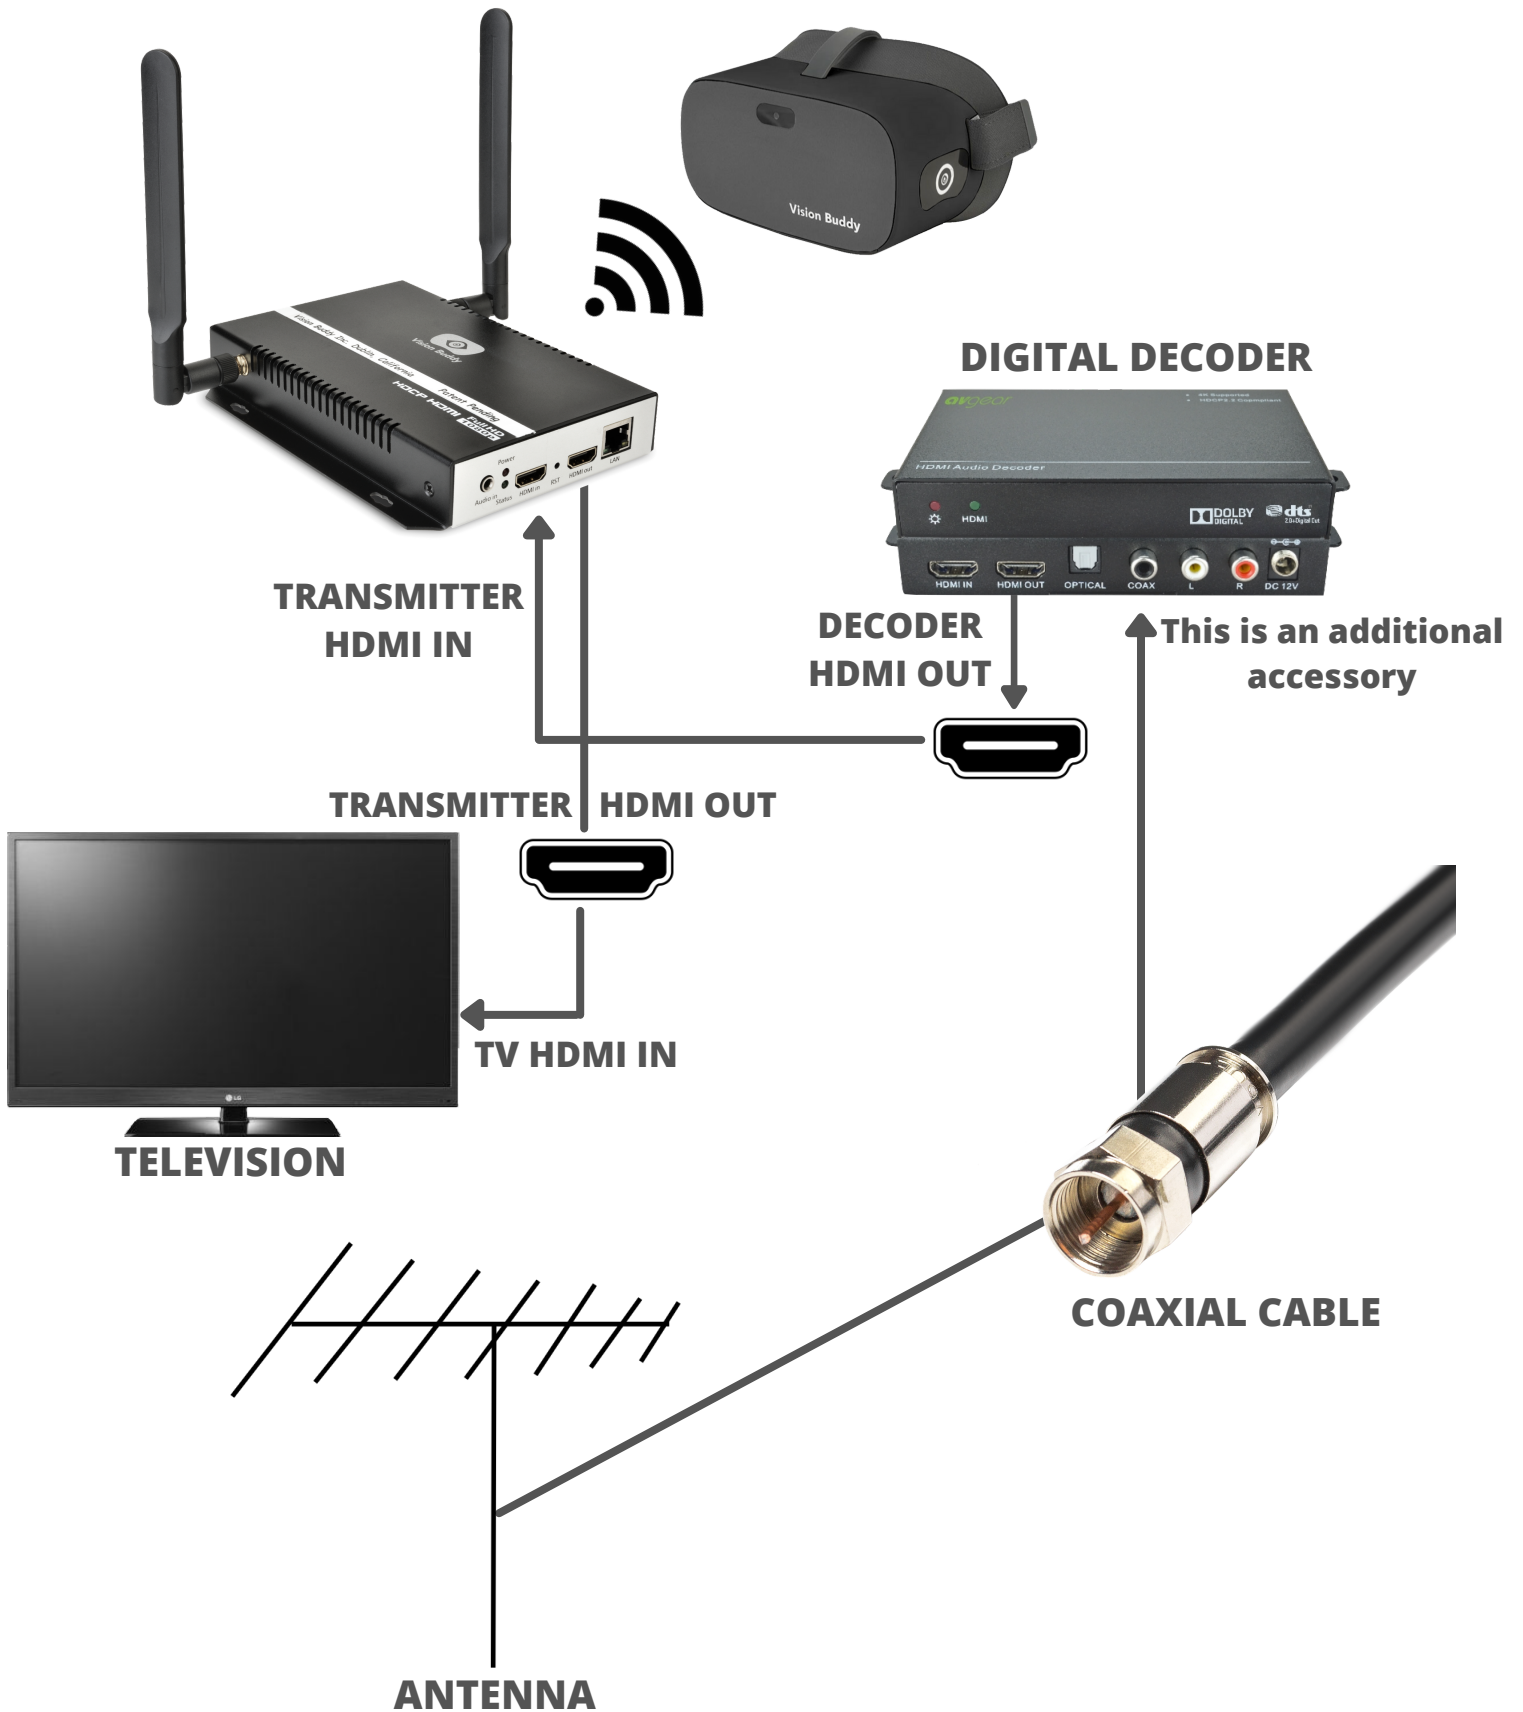

Vision Buddy™

TV/COMPUTER/TABLET SETUP GUIDE

2.0

Table of Contents

Cable TV Setup.....	1
Streaming Devices Setup.....	2
Tablet/Computer Setup.....	3
Multiple Devices Setup.....	4
Over The Air Antenna Setup.....	5

CABLE TV SETUP

1

VISION BUDDY TRANSMITTER

COMPATIBLE CABLE TV BOX

"Headset pairs with transmitter automatically and displays video"

TELEVISION

STREAMING DEVICE SETUP

2

**VISION BUDDY
HEADSET**
"View your content
comfortably on your
handsfree Vision
Buddy Headset."

TELEVISION

TABLET/COMPUTER SETUP

MULTIPLE DEVICES SETUP

HDMI BI-DIRECTIONAL SPLITTER

TELEVISION

TV ANTENNA SETUP