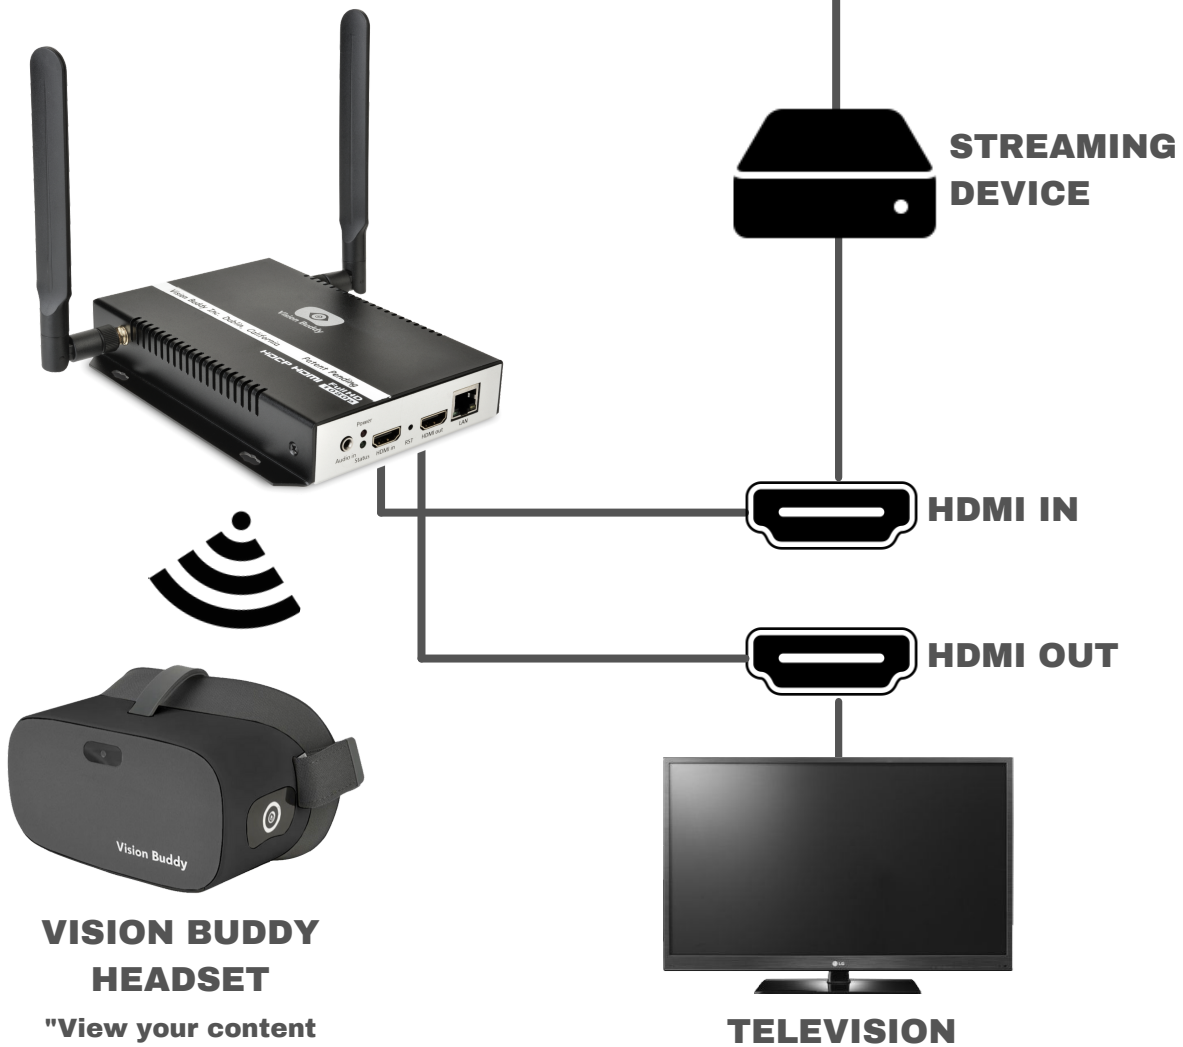

VISION BUDDY

COMPATIBILITY GUIDE

VISION BUDDY
COMPATIBLE WITH - MANY SERVICE
PROVIDERS INCLUDING AND NOT LIMITED TO

VISION BUDDY
TRANSMITTER

"Automatically syncs content together via wireless connection."

COMPATIBLE
CABLE BOX

HDMI IN

HDMI OUT

TELEVISION

VISION BUDDY COMPATIBLE WITH - MANY STREAMING DEVICES

VISION BUDDY HEADSET
"View your content comfortably on your handsfree Vision Buddy Headset."

VISION BUDDY COMPATIBLE WITH - IPAD/COMPUTER

HDMI ADAPTER

HDMI IN

VISION BUDDY CAN CONNECT MULTIPLE DEVICES

**HDMI BI-DIRECTIONAL
SPLITTER**

HDMI IN

HDMI OUT

TELEVISION

VISION BUDDY COMPATIBLE WITH - OVER THE AIR ANTENNA