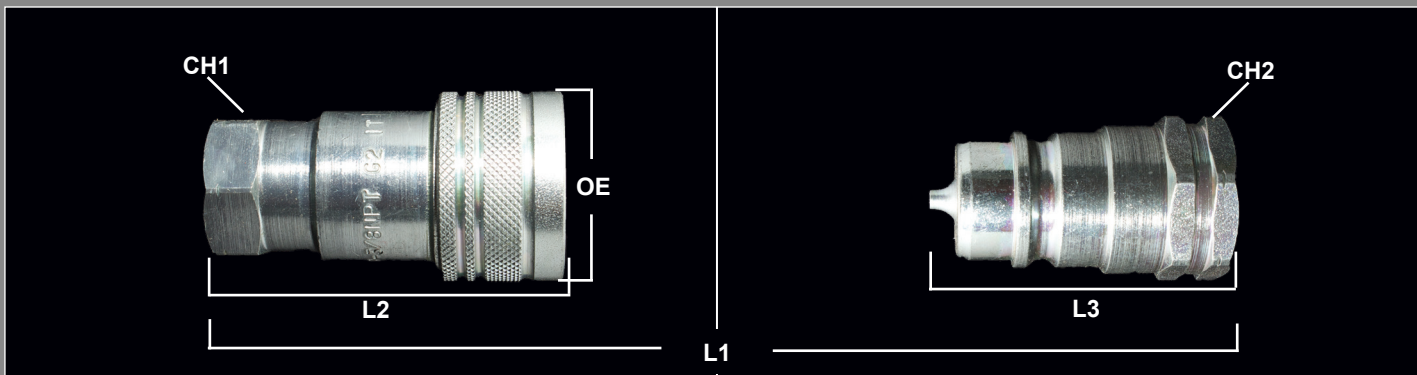

NV SERIES QUICK COUPLINGS (PDV1)

Agriculture Poppet Style

Sizes: 1/4" thru 1"

Features and Applications

- Radial locking balls
- Manual connect and disconnect
- Commonly used in the agricultural market
- Economical Applications
- Fast connecting and disconnecting

MATERIALS

Body: Carbon Steel
 Finishing: ZN-Fe
 Seals: NBR standard seals
 Threads: NPT & SAE

* 1/2" size interchanges with 1/2" ANV series

* 3/4" size only, interchanges with Parker Pioneer

MAJOR INTERCHANGES

Parker 4000 Faster N
 Aeroquip FD42 Dixon AG
 SnapTite 76 Stucchi IRV
 Safeway S20

DIMENSIONAL & PRESSURE RATING DATA

Body Size	CH1	CH2	OE	L1	L2	L3	Optimal Flow Rate (GPM)	Max Flow Rate (GPM)	Max Working (PSI)
04	.751	.751	1.026	2.75	1.931	1.380	3.2	6.34	5,800
06	.868	.868	1.184	3.346	2.38	1.673	6.5	12.15	5,075
See ANV Series 08 Body Size									
12	1.341	1.341	1.770	4.888	3.326	2.244	28	50.19	3,625
16	1.617	1.617	2.047	5.160	3.897	2.578	50	66.04	3,625
20	1.96	1.96	2.75	5.94	4.61	2.96	55	126	3,200

units: inches

ORDERING INFORMATION

QUICK COUPLING PART NUMBERING SYSTEM:

NV - 12 - 12 - C - NPT