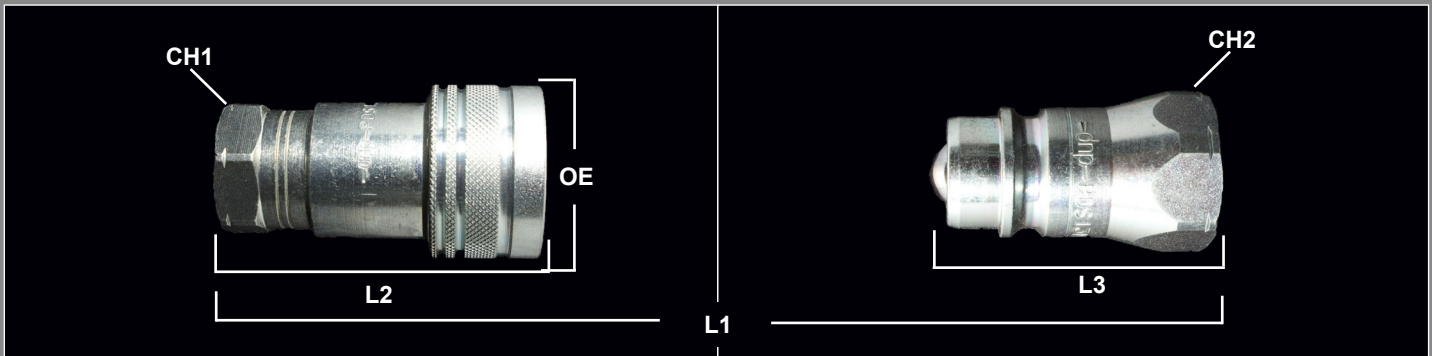

# NS SERIES QUICK COUPLINGS (PDS1)

Agriculture Ball Type  
 Sizes : 1/4" thru 1"

## Features and Applications

- Radial locking balls
- Manual connect and disconnect
- Commonly used in the agricultural market
- Economical Applications
- Fast connecting and disconnecting

### MATERIALS

Body: Carbon Steel  
 Finishing: ZN-Fe  
 Seals: NBR standard seals  
 Threads: NPT & SAE