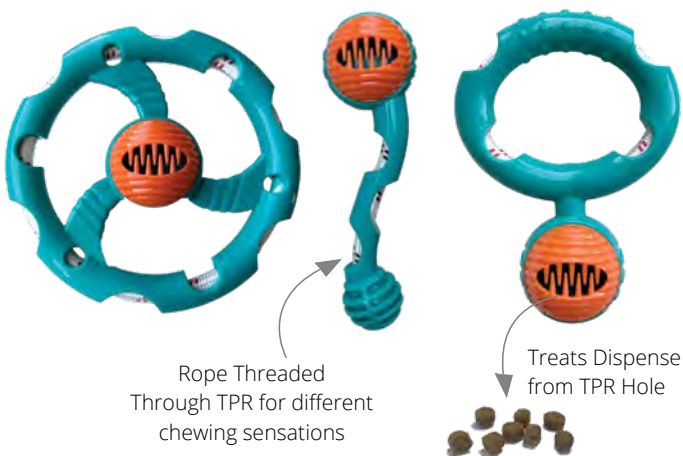

Hide 'n Seek Florals - Plush Roses / 10"

- Every flower comes with plastic hook and hangtag, for option to peg

STAPLE	
RED (SINGLES)	PDQ (4 X RED, PINK, LILAC)
87681	87684

Hide 'n Seek Tug-o-Rope / 6-7.5"

- Built-in Treat Dispenser • Mix of TPR and woven rope
- TPR is strong but gentle on teeth and gums

STAPLE		
RING (6.5")	STICK (7.5")	PULLY (6")
87498	87499	87500

Hide 'n Seek Bellies / 11"

- TPR cage for treat hiding and dispensing fun
- Hidden Squeaker
- Features fouFIT GUARD protective lining for extra durability