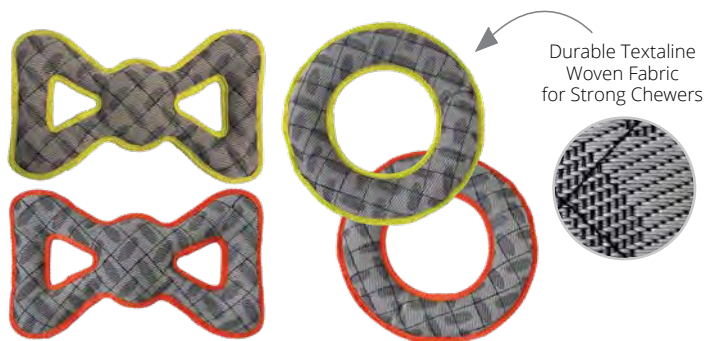

Tuff Tugs / 7.5-11.5"

COLOR	STAPLE			
	PULLY (SMALL) 9"	PULLY (LARGE) 11.5"	RING (SMALL) 7.5"	RING (LARGE) 9"
YELLOW	87784	87786	87788	87792
ORANGE	87785	87787	87789	87793