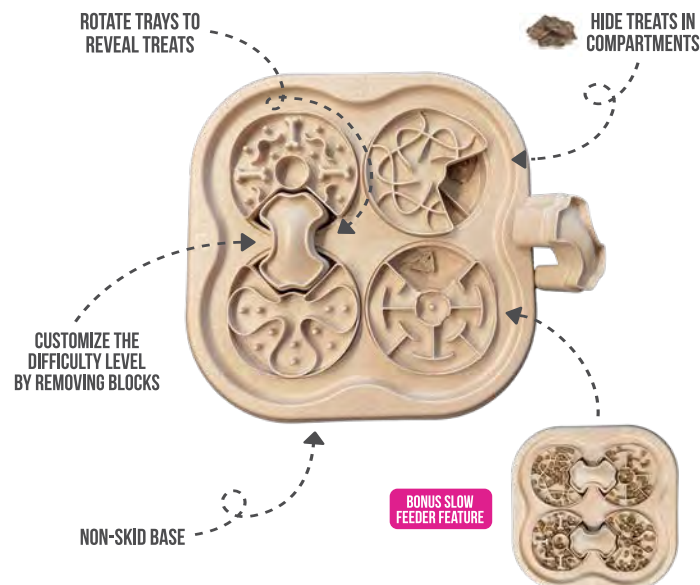

SCAN TO WATCH THE
PUZZLE TOY IN ACTION

HIDE 'n seek toys

INTERACTIVE SLOW FEEDERS

Slows eating to prevent bloating and choking.

Mentally stimulating, making meal time fun!

Slower eating can help aid in digestion.

FOOD SAFE MATERIALS

NON-SKID BASE

CUP SPINNERS

FILL

CLOSE

LICK SPOTS
PERFECT FOR STICKY TREATS
LIKE PEANUT BUTTER.

Hide 'n Seek Interactive Slow Feeders / 11-12.5"

STAPLE	
ORBIT (1 CUP/8OZ , 11")	CLOUD (1 CUP/8OZ , 12.5")
87496	87497

2-IN-1 NOSEWORK PUZZLE & SLOW FEEDER

Mentally stimulating, keeping your dog engaged and entertained.

Keeps dogs busy, reducing destructive habits caused by anxiety.

Slow Feeder option aids in digestion and reduces chances of bloating.

2-in-1 Nosework Puzzle & Slowfeeder / 14"

STAPLE
87495

HIDE 'n seek toys

NOSEWORK COLLECTIONS

Hide 'n Seek Knotted Snuffle Ball / 4-6"

SIZE	STAPLE	
	RED	PINK
SMALL (4")	87837	87839
LARGE (6")	87838	87840

- Multiple Treat Hiding Slots
- Easy mouth grip ball shape
- Features fouFIT GUARD protective lining for extra durability