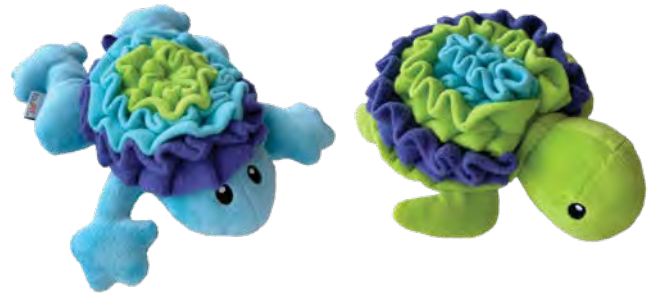

STAPLE	
GIRAFFE	ZEBRA
87790	87791

Hide 'n Seek Ice Cream Snuffle / 7-9"

SIZE	STAPLE	
	RAINBOW SHERBET	SUPERHERO
SMALL (7")	87852	87854
LARGE (9")	87853	87855

Hide 'n Seek Woodland Snuffles / 9"

FOX	STAPLE	
	RACCOON	SQUIRREL
87779	87780	87781

Hide 'n Seek Snuffle Cloud / 7.5"

SIZE	STAPLE
	BLUE/YELLOW
ONE SIZE (7.5")	87721

Non-Slip Base

Hide 'n Seek Snuffle Mats / 17"

STAPLE	
BLUE	PURPLE
87464	87494

Interlock mats, for a
custom shape or size!

Hide 'n Seek Under the Sea Snuffle / 7.5-8.5"

STAPLE	
FROG	TURTLE
87860	87861

Hide 'n Seek Snuffle Balls / 4-6"

SIZE	STAPLE	
	PINK	BLUE
SMALL (4")	87670	87672
LARGE (6")	87671	87673

Hide 'n Seek Snuffle Stick / 7"

SIZE	STAPLE
	BLUE/PURPLE/YELLOW
ONE SIZE (7")	87719