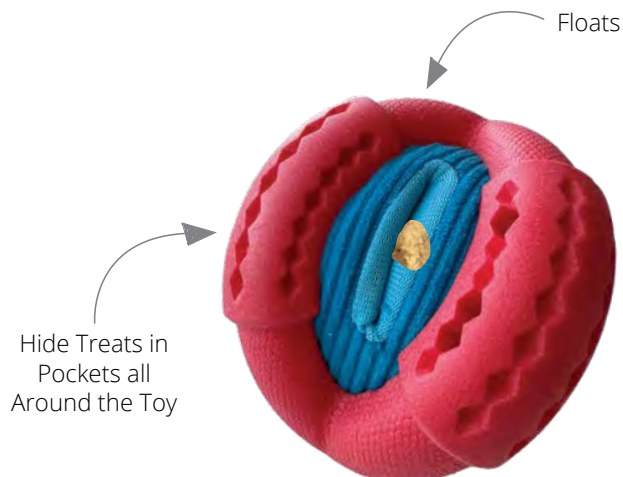

fouGUARD Lined
Plush Fabric to Hold
up to Chewing

Shape Makes it Easy to
Pick up, Toss and Roll
Around

Unique & Innovative
Design

Tubes are Tightly
Sewn Together
Creating Gaps to
Hide Treats!

Also Great
for Holding
Bully Sticks!

NEW Hide 'n Seek TPR Orbie / 4"

SIZE	STAPLE
	RED
ONE SIZE (4")	87859

- Multiple Treat Hiding Pockets
- Soft and durable TPR cage

Textured TPR
is Great for
Cleaning and
Massaging Gums

Great for
Playing Fetch!