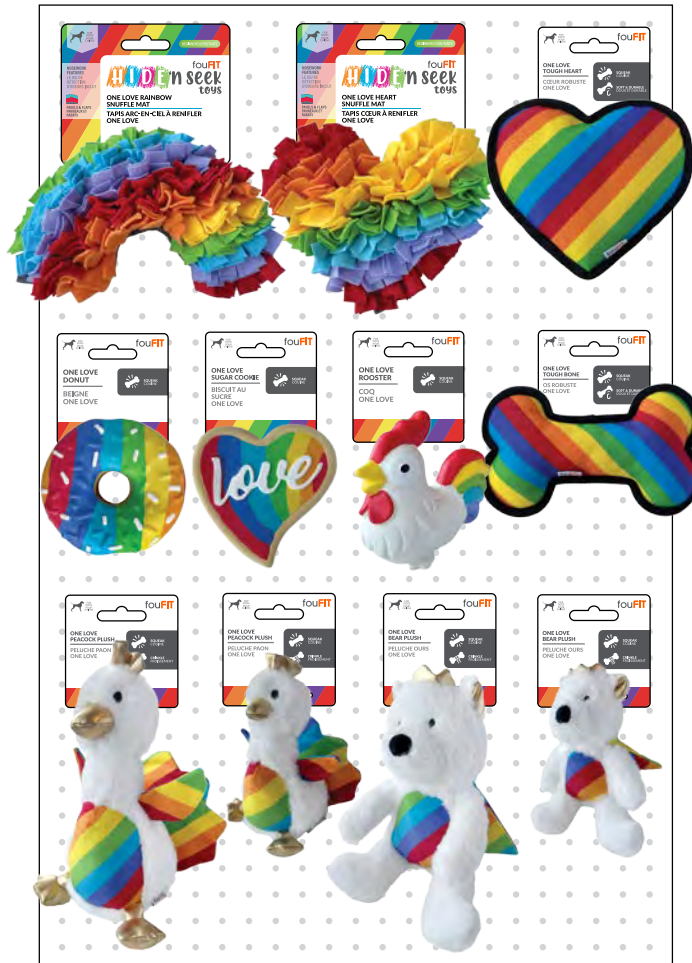

ONE LOVE STARTER KIT

CURATED PLANOGRAM CONSISTING OF OUR NEWEST PRIDE COLLECTION TOYS

One Love Planogram / 2ft x 3ft Retail Space

SKU	UNITS	PRODUCT DESCRIPTION
87841	3	One Love Chew - Donut (4")
87842	3	One Love Chew - Sugar Cookie (4.5")
87843	3	One Love Chew - Rooster (5")
87876	3	One Love Tough - Bone (7")
87877	3	One Love Tough - Heart (6.5")
87878	3	One Love Plush - Bear, Small (5")

SKU	UNITS	PRODUCT DESCRIPTION
87879	3	One Love Plush - Bear, Large (7.5")
87880	3	One Love Plush - Peacock, Small (5")
87881	3	One Love Plush - Peacock, Large (5")
87882	3	One Love Snuffle Mat - Heart (6.5")
87883	3	One Love Snuffle Mat - Rainbow (5.5")

TOTAL # OF UNITS IN PLANOGRAM: 33