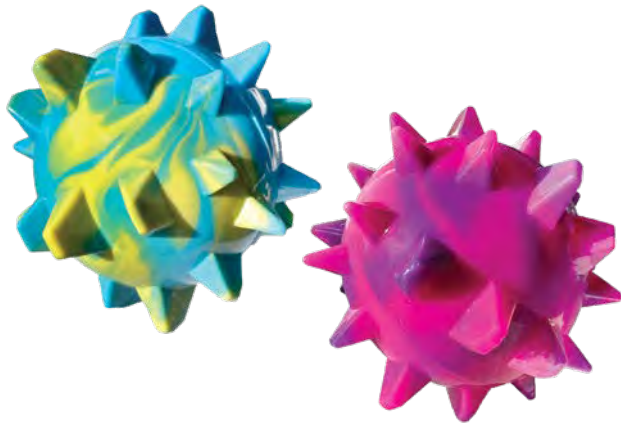

NEW TPR Bump 'n Spike Ball / 5"

STAPLE	
BLUE	PINK
87865	87866

- Made of extra durable rubber
- Great for aggressive chewers!
- Ridges clean teeth as they chew