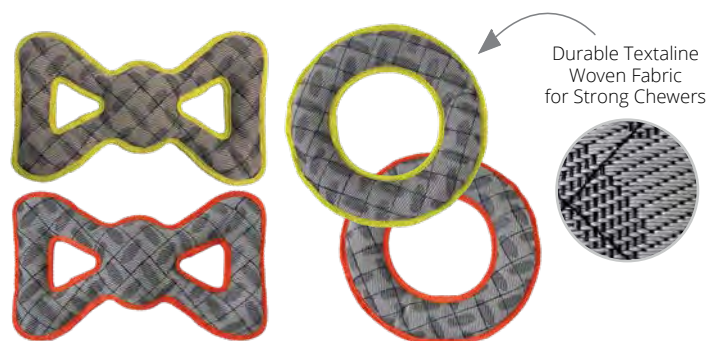

Tuff Tugs / 7.5-11.5"

COLOR	STAPLE			
	PULLY (SMALL) 9"	PULLY (LARGE) 11.5"	RING (SMALL) 7.5"	RING (LARGE) 9"
YELLOW	87784	87786	87788	87792
ORANGE	87785	87787	87789	87793