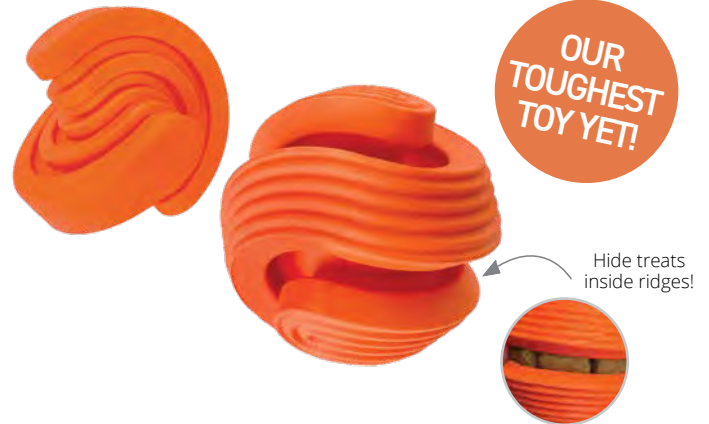

NEW TPR Bump 'n Spike Ball / 5"

STAPLE	
BLUE	PINK
87865	87866

- Made of extra durable rubber
- Great for aggressive chewers!
- Ridges clean teeth as they chew

Tuff-X Bouncer / 3-3.5"

STAPLE	
SMALL (3")	LARGE (3.5")
87794	87795

- Made of extra durable rubber
- Great for aggressive chewers!
- Ridges clean teeth as they chew

Pill Spiker / 3-4.5"

SIZE	STAPLE	
	PURPLE/GREEN	PINK/YELLOW
SMALL (3")	85441-SG	85441-SY
MEDIUM (4.5")	85442-LG	85442-LY