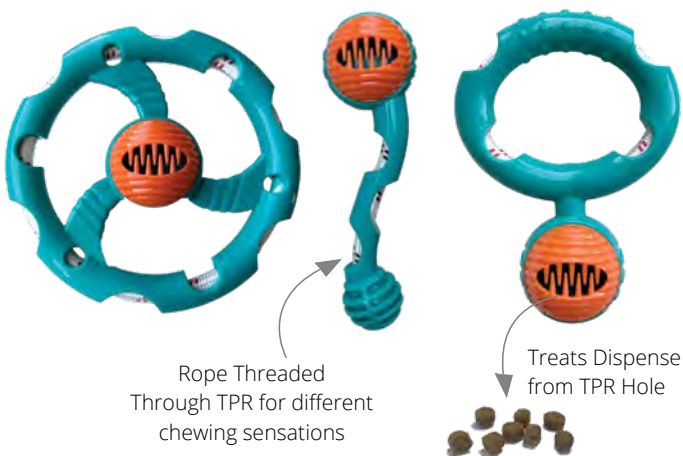

STAPLE		
BUNNY (8")	RACCOON (13")	FOX (11")
87815	87816	87817

Hide 'n Seek Florals - Plush Roses / 10"

- Every flower comes with plastic hook and hangtag, for option to peg

STAPLE	
RED (SINGLES)	PDQ (4 X RED, PINK, LILAC)
87681	87684

Hide 'n Seek Tug-o-Rope / 6-7.5"

- Built-in Treat Dispenser • Mix of TPR and woven rope
- TPR is strong but gentle on teeth and gums

STAPLE		
RING (6.5")	STICK (7.5")	PULLY (6")
87498	87499	87500

Hide 'n Seek Bellies / 11"

- TPR cage for treat hiding and dispensing fun
- Hidden Squeaker
- Features fouFIT GUARD protective lining for extra durability

STAPLE	
GIRAFFE	ZEBRA
87790	87791

Hide 'n Seek Ice Cream Snuffle / 7-9"

SIZE	STAPLE	
	RAINBOW SHERBET	SUPERHERO
SMALL (7")	87852	87854
LARGE (9")	87853	87855