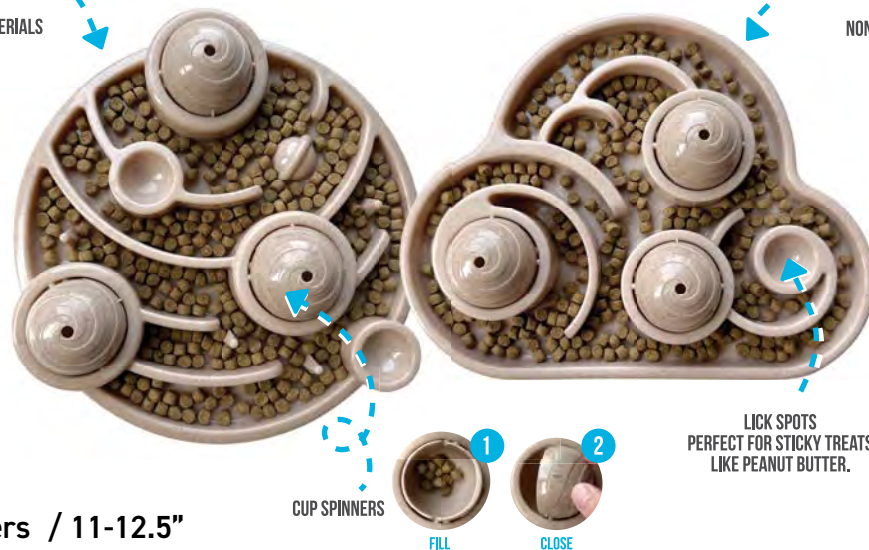

HIDE 'n seek toys

INTERACTIVE SLOW FEEDERS

Slows eating to prevent bloating and choking.

Mentally stimulating, making meal time fun!

Slower eating can help aid in digestion.

FOOD SAFE MATERIALS

NON-SKID BASE

Hide 'n Seek Interactive Slow Feeders / 11-12.5"

STAPLE	
ORBIT (1 CUP/8OZ , 11")	CLOUD (1 CUP/8OZ , 12.5")
87496	87497