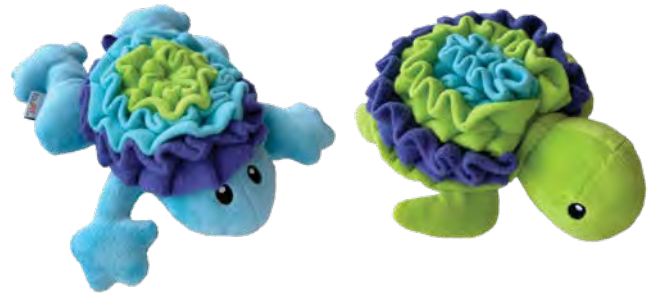

Hide 'n Seek Under the Sea Snuffle / 7.5-8.5"

STAPLE	
FROG	TURTLE
87860	87861

Hide 'n Seek Snuffle Balls / 4-6"

SIZE	STAPLE	
	PINK	BLUE
SMALL (4")	87670	87672
LARGE (6")	87671	87673