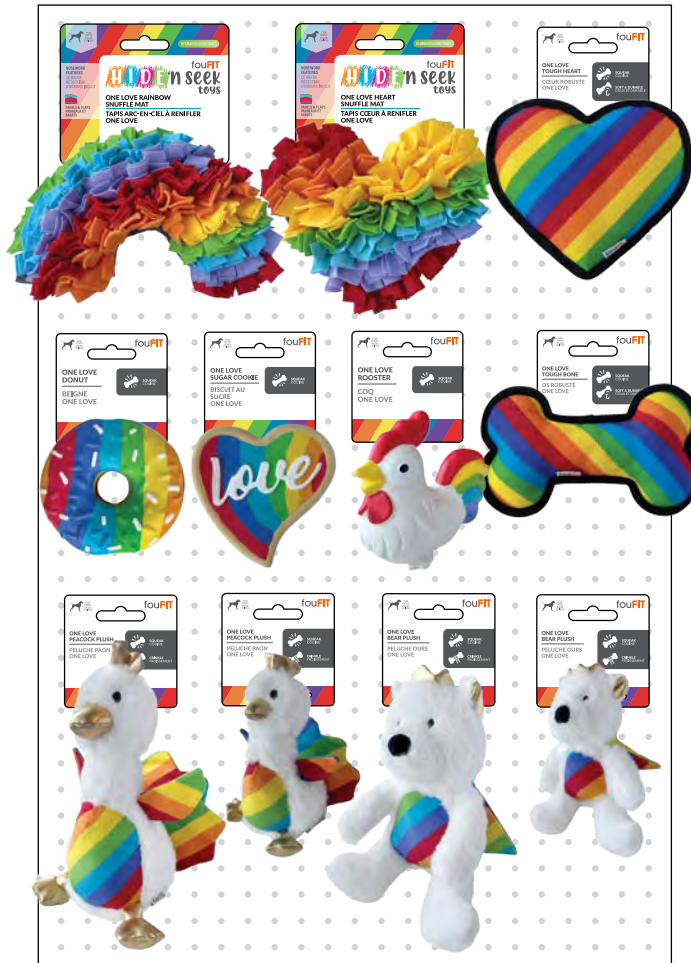

ONE LOVE STARTER KIT

CURATED PLANOGRAM CONSISTING OF OUR NEWEST PRIDE COLLECTION TOYS

One Love Planogram / 2ft x 3ft Retail Space

SKU	UNITS	PRODUCT DESCRIPTION
87841	3	One Love Chew - Donut (4")
87842	3	One Love Chew - Sugar Cookie (4.5")
87843	3	One Love Chew - Rooster (5")
87876	3	One Love Tough - Bone (7")
87877	3	One Love Tough - Heart (6.5")
87878	3	One Love Plush - Bear, Small (5")

SKU	UNITS	PRODUCT DESCRIPTION
87879	3	One Love Plush - Bear, Large (7.5")
87880	3	One Love Plush - Peacock, Small (5")
87881	3	One Love Plush - Peacock, Large (5")
87882	3	One Love Snuffle Mat - Heart (6.5")
87883	3	One Love Snuffle Mat - Rainbow (5.5")

TOTAL # OF UNITS IN PLANOGRAM: 33