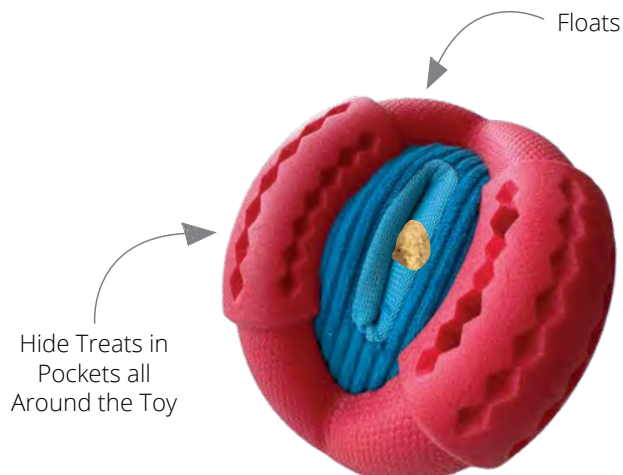

NOSEWORK COLLECTIONS

Hide 'n Seek Knotted Snuffle Ball / 4-6"

SIZE	STAPLE	
	RED	PINK
SMALL (4")	87837	87839
LARGE (6")	87838	87840

- Multiple Treat Hiding Slots
- Easy mouth grip ball shape
- Features fouFIT GUARD protective lining for extra durability

fouGUARD Lined
Plush Fabric to Hold
up to Chewing

Shape Makes it Easy to
Pick up, Toss and Roll
Around

Unique & Innovative
Design

Tubes are Tightly
Sewn Together
Creating Gaps to
Hide Treats!

Also Great
for Holding
Bully Sticks!

NEW Hide 'n Seek TPR Orbie / 4"

SIZE	STAPLE
	RED
ONE SIZE (4")	87859

- Multiple Treat Hiding Pockets
- Soft and durable TPR cage

NEW Hide 'n Seek Roll-Ups / 22"

- Multiple hiding spots for treats
- Hidden Squeaker
- Lined with fouFIT GUARD protective lining for extra durability