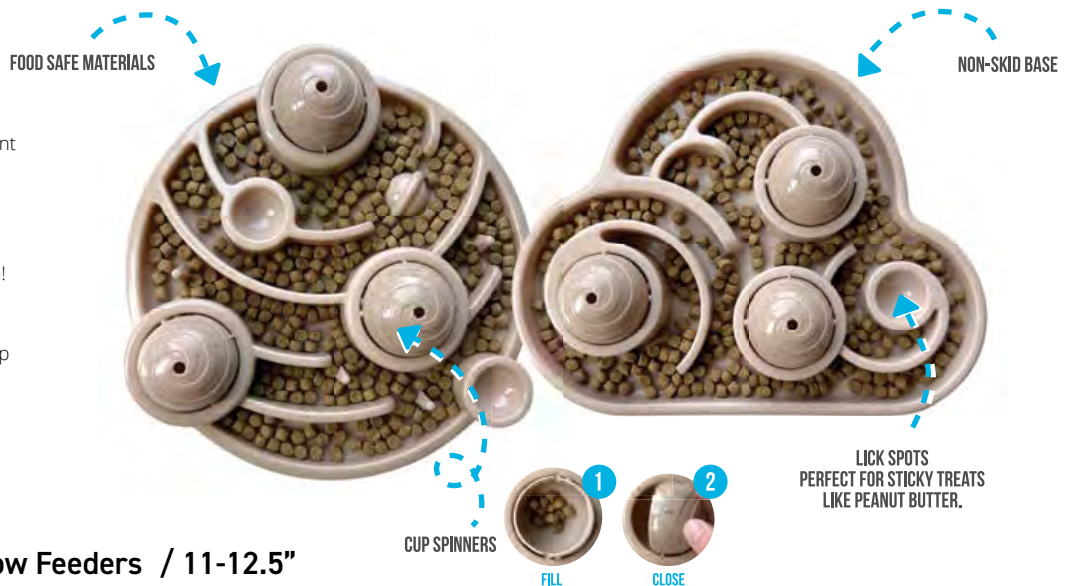

## INTERACTIVE SLOW FEEDERS

Slows eating to prevent bloating and choking.

Mentally stimulating, making meal time fun!

Slower eating can help aid in digestion.

### Hide 'n Seek Interactive Slow Feeders / 11-12.5"

STAPLE	
ORBIT (1 CUP/8OZ , 11")	CLOUD (1 CUP/8OZ , 12.5")
87496	87497