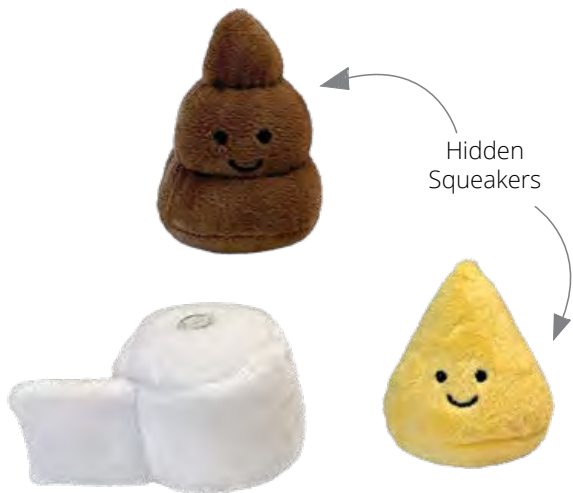

SEASONAL
87891

NEW Hide 'n Seek
Potty Time Burrow Toy / 9"