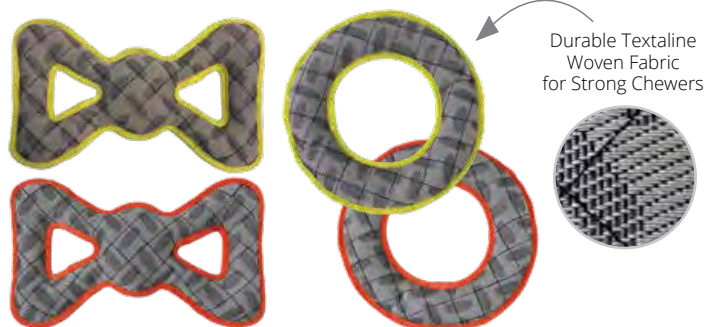

Tuff Tugs / 7.5-11.5"

COLOR	STAPLE			
	PULLY (SMALL) 9"	PULLY (LARGE) 11.5"	RING (SMALL) 7.5"	RING (LARGE) 9"
YELLOW	87784	87786	87788	87792
ORANGE	87785	87787	87789	87793