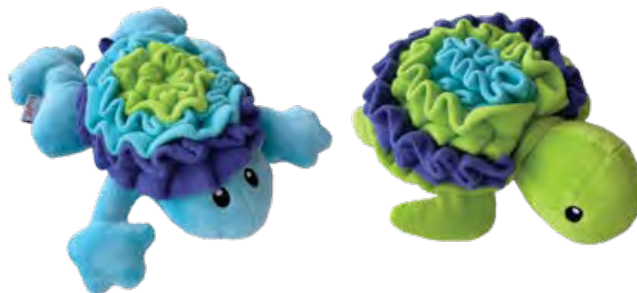

Hide 'n Seek Under the Sea Snuffle / 7.5-8.5"

STAPLE	
FROG	TURTLE
87860	87861