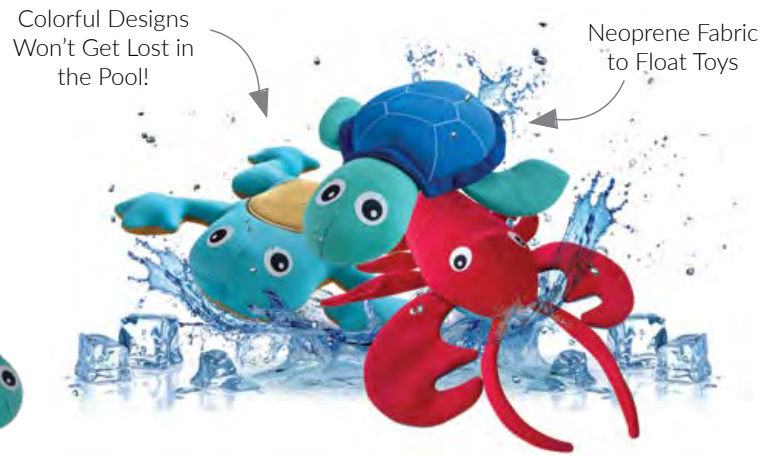

### Under the Sea Freeze 'n Float / 5.5-9"

SIZE	SEASONAL		
	LOBSTER	FROG	TURTLE
SMALL	87845	87846	87847
LARGE	87848	87849	87850

Hidden Squeakers

Soothes Teething Puppies

Cold & Crunchy when Frozen

Toy Floats on Water