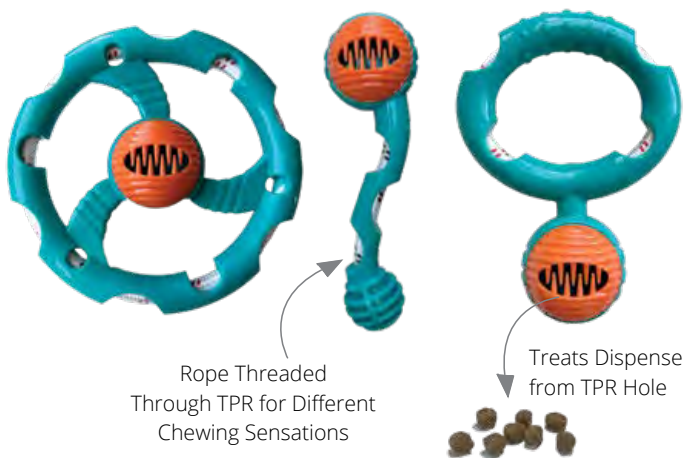

### Hide 'n Seek Florals - Plush Roses / 10"

- Every flower comes with plastic hook and hangtag, for option to peg

STAPLE	
RED (SINGLES)	PDQ ( 4 X RED, PINK, LILAC)
87681	87684

### Hide 'n Seek Tug-o-Rope / 6-7.5"

- Built-in treat dispenser • Mix of TPR and woven rope
- TPR is strong but gentle on teeth and gums

STAPLE		
RING (6.5")	STICK (7.5")	PULLY (6")
87498	87499	87500