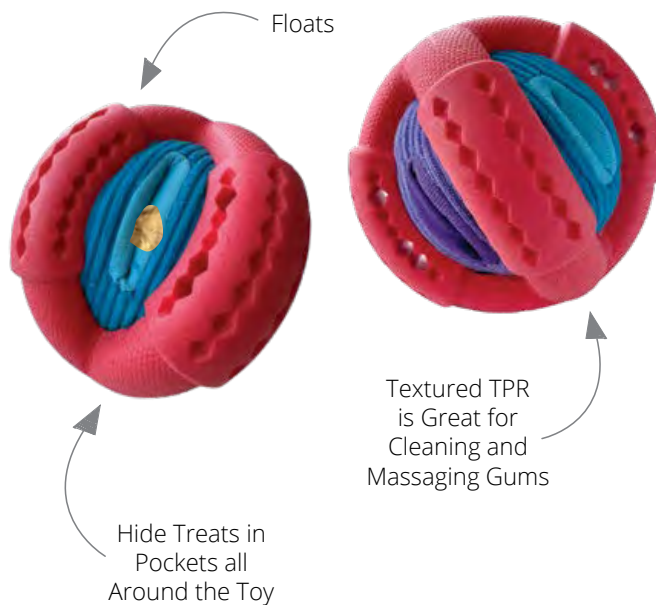

Hide 'n Seek TPR Orbie / 4"

SIZE	STAPLE	
	PARROT	LEMUR
ONE SIZE (4")	87859	

- Multiple treat hiding holes
- Soft and durable TPR cage