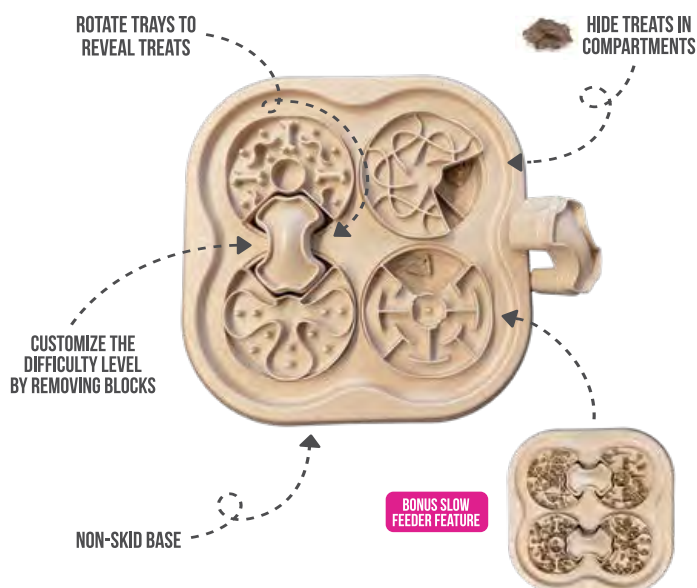

2-IN-1 NOSEWORK PUZZLE & SLOW FEEDER

Mentally stimulating, keeping your dog engaged and entertained.

Keeps dogs busy, reducing destructive habits caused by anxiety.

Slow Feeder option aids in digestion and reduces chances of bloating.

2-in-1 Nosework Puzzle & Slowfeeder / 14"

STAPLE
87495