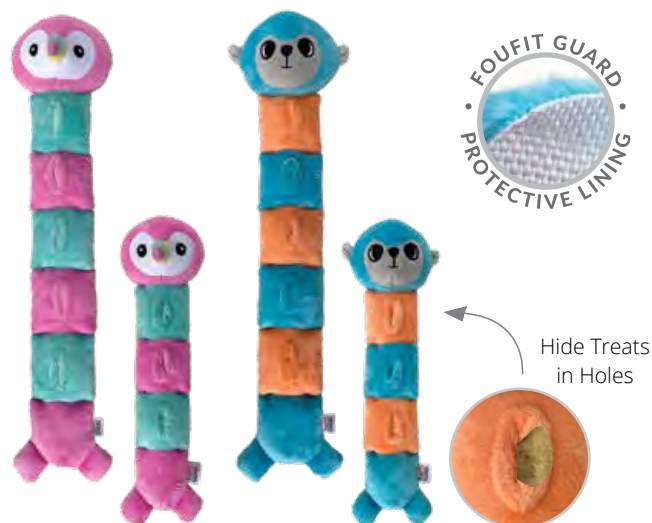

## Aussie Hide 'n Seek / 6.5-9.5"

- Multiple hiding spots for treats
- Hidden squeaker
- Lined with fouFIT GUARD protective lining for extra durability

STAPLE		
KANGAROO (7.5")	KOALA (6.5")	PLATYPUS (9.5")
87755	87756	87757

## Hide 'n Seek Caterplushies / 11-21"

SIZE	STAPLE	
	PARROT	LEMUR
SMALL (11")	87762	87763
LARGE (21")	87764	87765

- Multiple treat hiding holes
- 2 x Hidden Squeakers
- Features fouFIT GUARD protective lining for extra durability