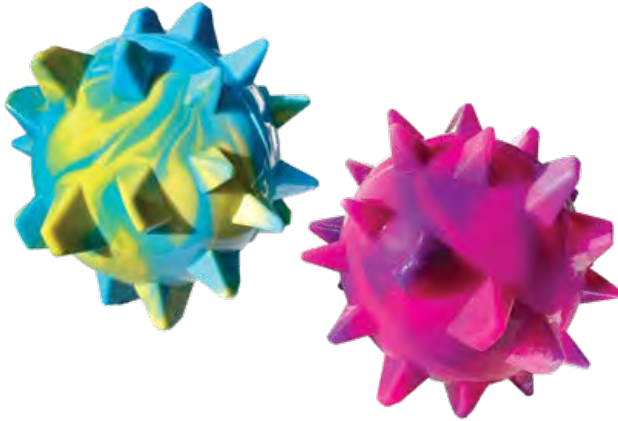

TPR Bump 'n Spike Ball / 5"

STAPLE	
BLUE	PINK
87865	87866

- Made of extra durable rubber
- Great for aggressive chewers!
- Bright and vivid colors