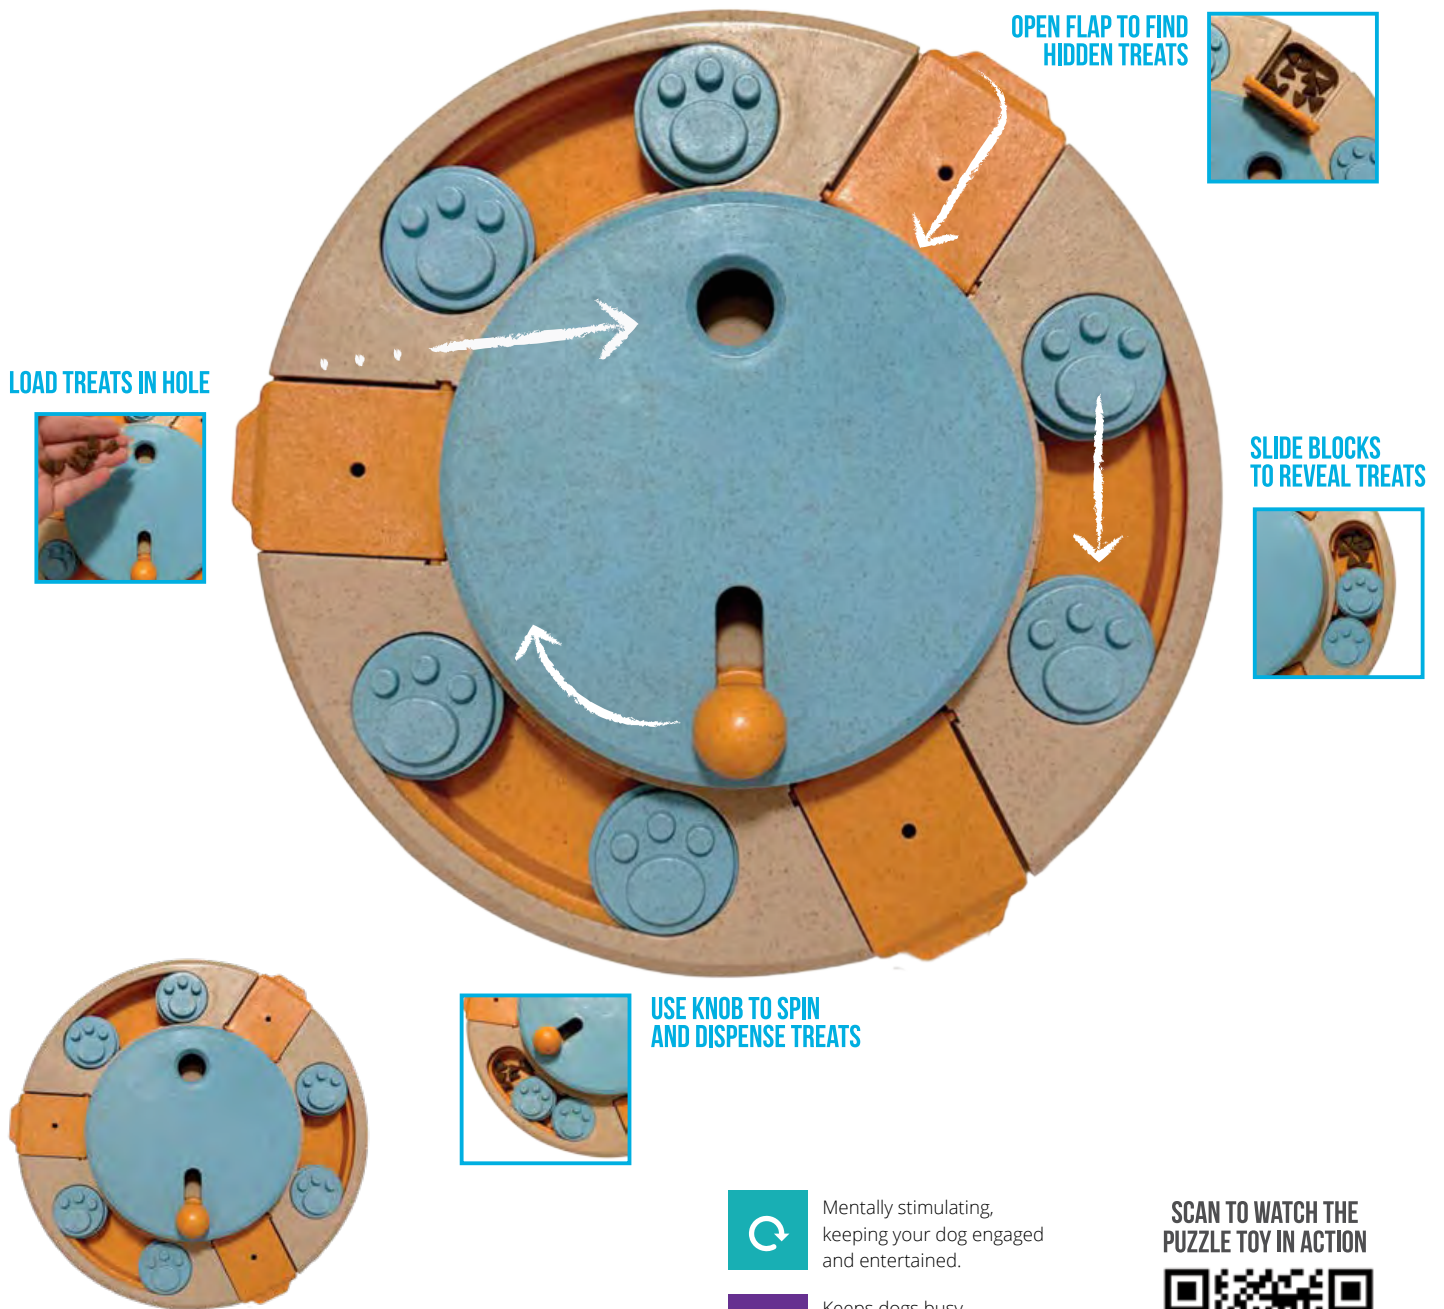

HIDE 'n seek toys

MULTI-PLAY TURNTABLE PUZZLE TOY

Multiplay Turntable Puzzle Toy / 10.5"

STAPLE

87871

Mentally stimulating, keeping your dog engaged and entertained.

Keeps dogs busy, reducing destructive habits caused by anxiety.

Multiple ways to hide treats allows for both easy and challenging options

SCAN TO WATCH THE
PUZZLE TOY IN ACTION