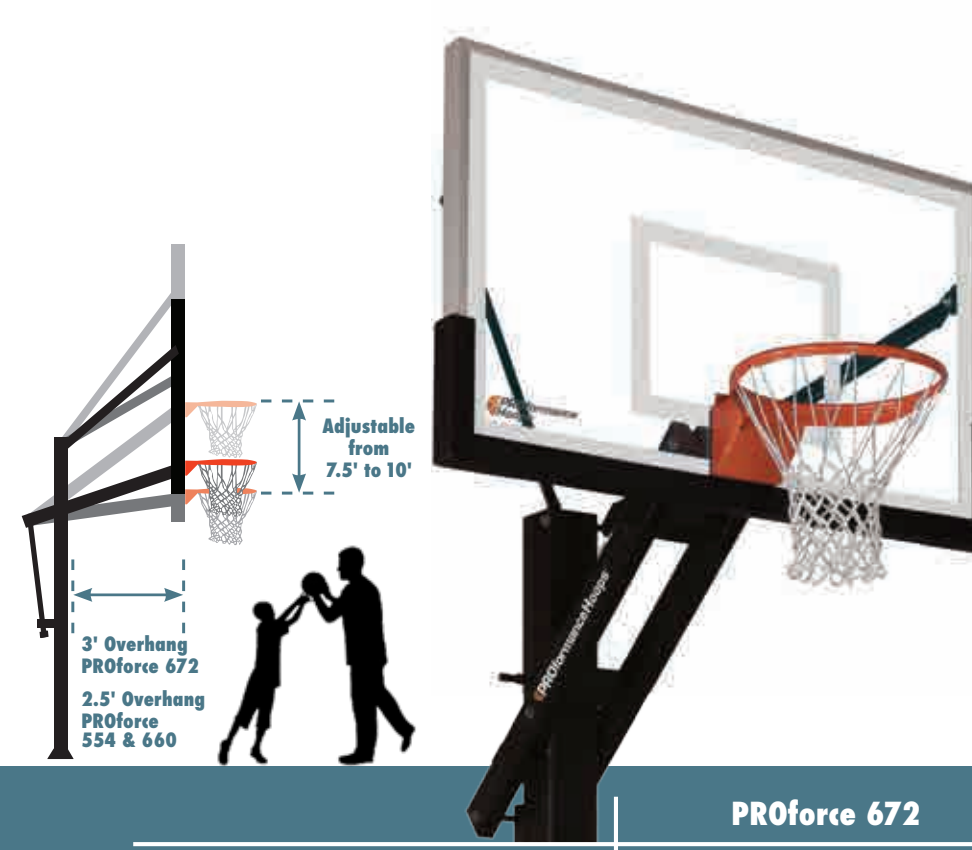

PROforce

BACKBOARD	3/8" Safety Tempered Glass Aluminum Trim
POLE	11 Gauge Electroplated Zinc Coated Steel Welded 4 Gusset Base Plate Black Powder Coat
GROUND ANCHOR	Pier Mount J-Bolts Reinforced Re-Bar
HARDWARE	Stainless Steel
RIM	Bolt-to-Steel Attachment Dual Spring Breakaway Hide-Away Net Attachment
HEIGHT ADJUSTMENT	Single Cylinder 90° Crank Handle
HEIGHT RANGE	7.5-10'

	PROview® 672	PROview® 660	PROview® 554
STYLE #	PV672	PV660	PV554
BACKBOARD SIZE	72" X 42"	60" X 38"	54" X 36"
TEMPERED GLASS THICKNESS	1/2"	1/2"	1/2"
POLE SIZE	6" X 6"	6" X 6"	5" X 5"
STEEL THICKNESS	7 Gauge	7 Gauge	7 Gauge
HEIGHT RANGE	6-10'	6-10'	6-10'
HEIGHT ADJUSTMENT	Power Arc 90° Lift Assist	Power Arc 90° Lift Assist	Power Arc 90° Lift Assist
UNDERCOAT	Hot Dipped Galvanized	Hot Dipped Galvanized	Hot Dipped Galvanized
TOPCOAT	Black Powder Coat	Black Powder Coat	Black Powder Coat
HARDWARE	Stainless Steel	Stainless Steel	Stainless Steel
RIM	Dual Spring Breakaway with Hide-Away Net Attachment	Dual Spring Breakaway with Hide-Away Net Attachment	Dual Spring Breakaway with Hide-Away Net Attachment
OVERHANG (AT 10')	4'	3'	3'
WEIGHT	612 lbs.	494 lbs.	457 lbs.

	PROforce 672	PROforce 660	PROforce 554
STYLE #	PF672	PF660	PF554
BACKBOARD SIZE	72" X 42"	60" X 38"	54" X 36"
TEMPERED GLASS THICKNESS	3/8"	3/8"	3/8"
POLE SIZE	6" X 6"	6" X 6"	5" X 5"
STEEL THICKNESS	11 Gauge	11 Gauge	11 Gauge
HEIGHT RANGE	7.5-10'	7.5-10'	7.5-10'
HEIGHT ADJUSTMENT	Single Cylinder	Single Cylinder	Single Cylinder
UNDERCOAT	Electroplated Zinc	Electroplated Zinc	Electroplated Zinc
TOPCOAT	Black Powder Coat	Black Powder Coat	Black Powder Coat
HARDWARE	Stainless Steel	Stainless Steel	Stainless Steel
RIM	Dual Spring Breakaway with Hide-Away Net Attachment	Dual Spring Breakaway with Hide-Away Net Attachment	Dual Spring Breakaway with Hide-Away Net Attachment
OVERHANG (AT 10')	3'	2.5'	2.5'
WEIGHT	406 lbs.	352 lbs.	310 lbs.