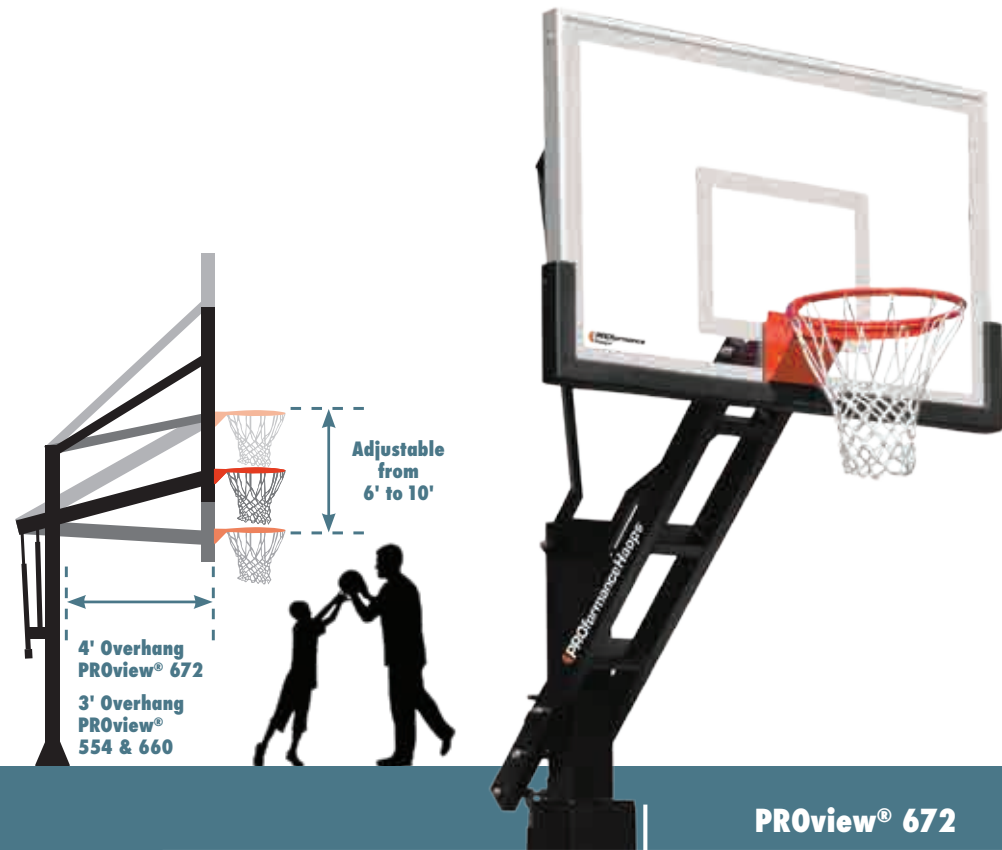

PROview®

BACKBOARD	1/2" Safety Tempered Glass Aluminum Trim
POLE	7 Gauge Hot Dipped Galvanized Steel Premium Welded 8 Gusset Base Plate Black Powder Coat
GROUND ANCHOR	Pier Mount Extra Large J-Bolts Reinforced Re-Bar
HARDWARE	Stainless Steel
RIM	Bolt-to-Steel Attachment Dual Spring Breakaway Hide-Away Net Attachment
HEIGHT ADJUSTMENT	Dual Cylinder Power Arc 90° Lift Assist
HEIGHT RANGE	6-10'