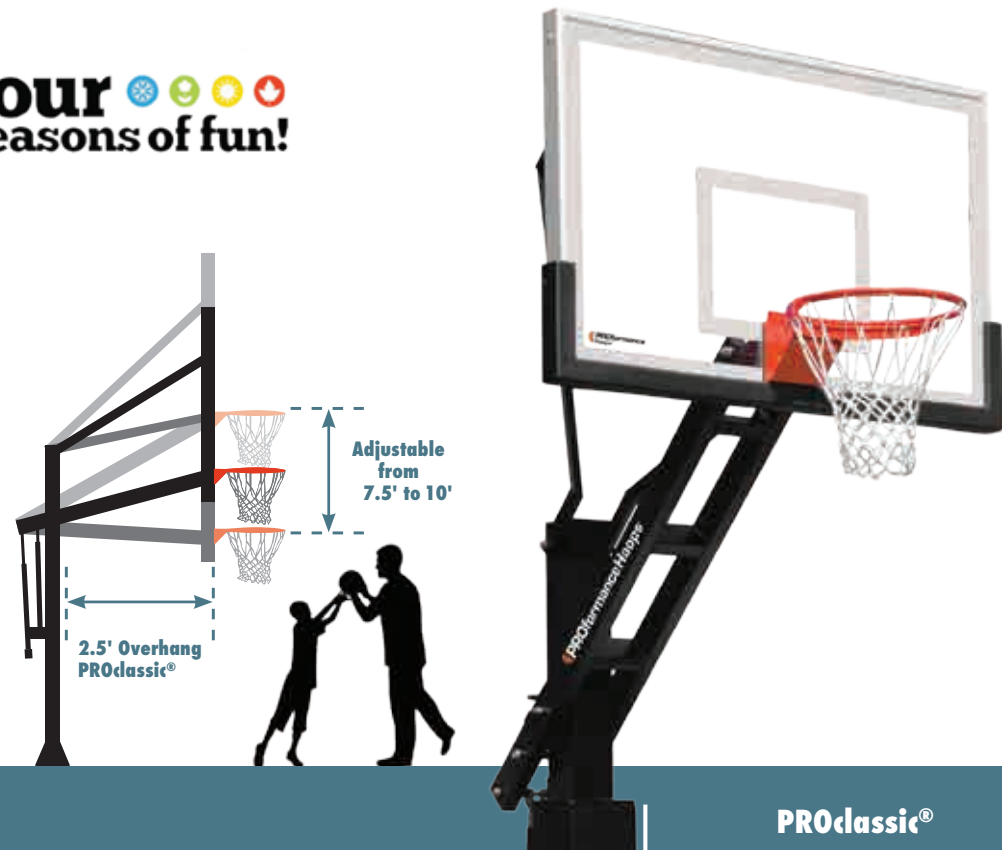

PROclassic®

BACKBOARD	3/8" Safety Tempered Glass Aluminum Trim
POLE	11 Gauge steel premium welded 8 Gusset Base Plate Black Powder Coat
GROUND ANCHOR	Pier Mount Extra Large J-Bolts Reinforced Re-Bar
HARDWARE	Stainless Steel
RIM	Bolt-to-Steel Attachment Dual Spring Breakaway Hide-Away Net Attachment
HEIGHT ADJUSTMENT	Single Cylinder
HEIGHT RANGE	7.5-10'

Available 72" and 60"