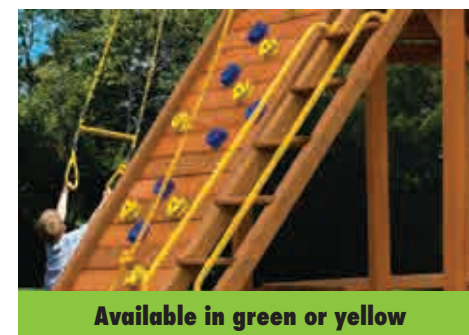

Available in green or yellow
66" Safety Handles Flat Tab