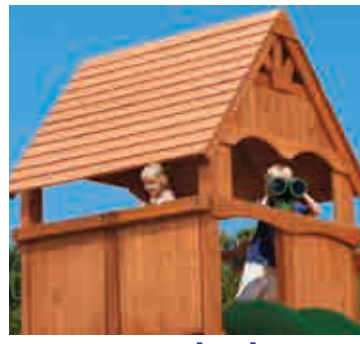

Upper Level Enclosure