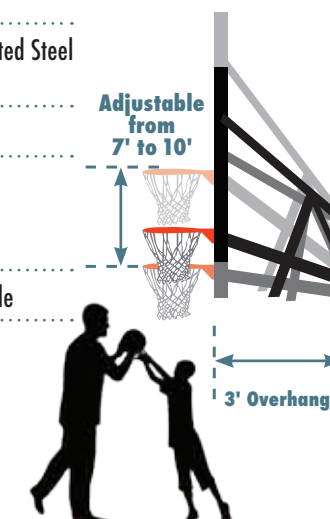

Available 72" and 60"

Wall Mount 72 and 60

54"

Wall Mount 54

Wall Mount

BACKBOARD	3/8" Safety Tempered Glass Aluminum Trim
POLE	11 Gauge Electroplated Zinc Coated Steel Black Powder Coat
HARDWARE	Stainless Steel
RIM	Bolt-to-Steel Attachment Dual Spring Breakaway Hide-Away Net Attachment
HEIGHT ADJUSTMENT	Single Cylinder 90° Crank Handle
HEIGHT RANGE	7-10'