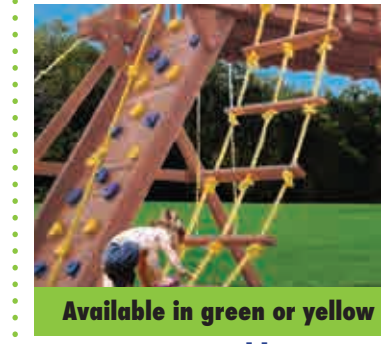

7.5' play deck height
Extreme Super Ride Slide

7.5' play deck height
Extreme Corkscrew Slide

Available for Forts and Playcenters
XL Play Deck

Upper Level Enclosure

Available in green or yellow
Entry Ladder