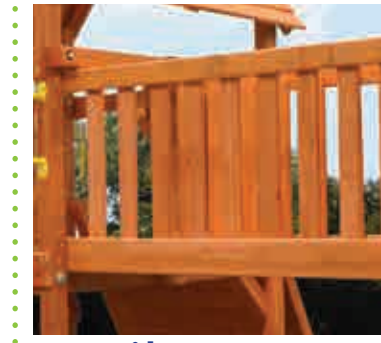

Bridge (6' and 10')