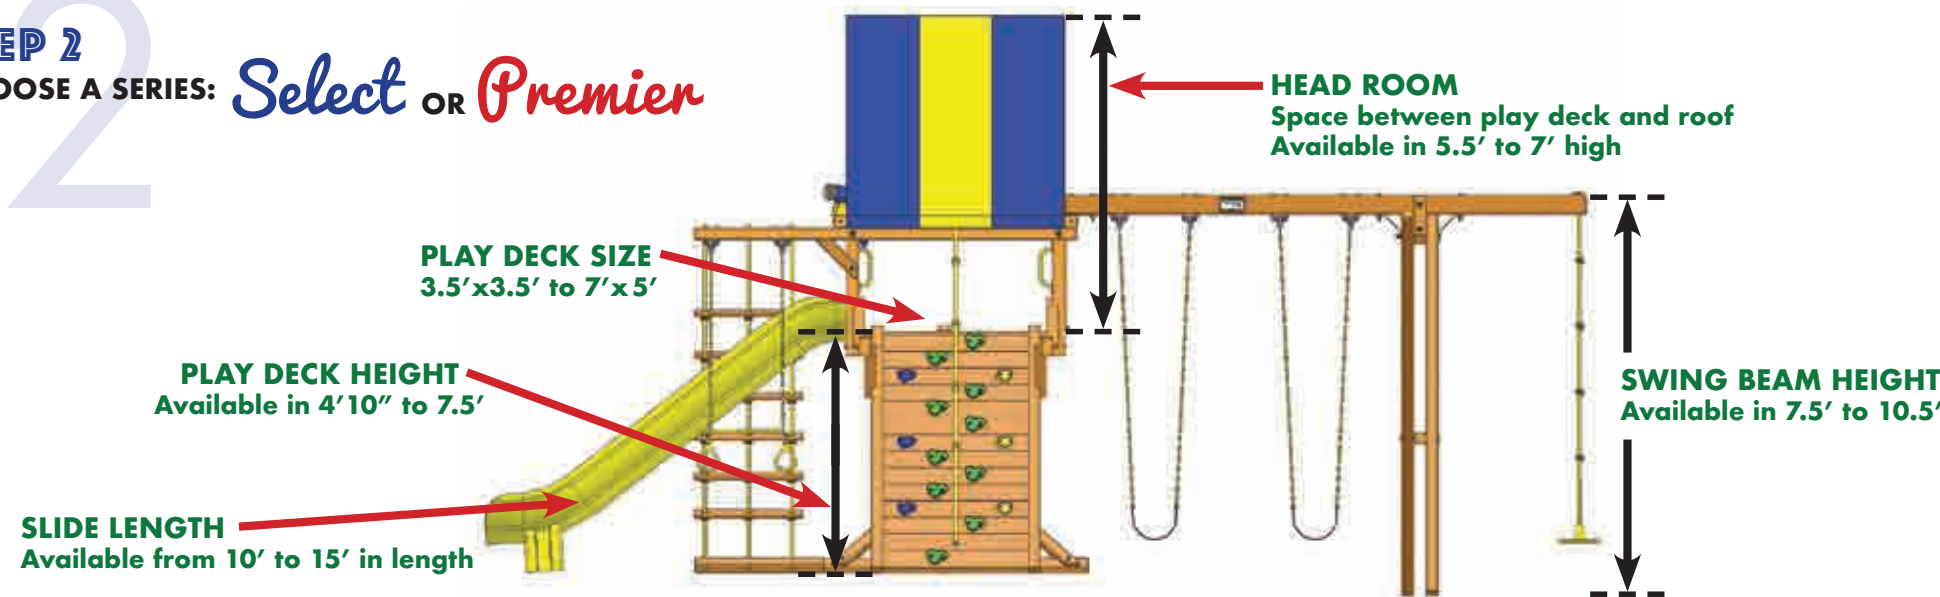

STEP 2 CHOOSE A SERIES: *Select* OR *Premier*