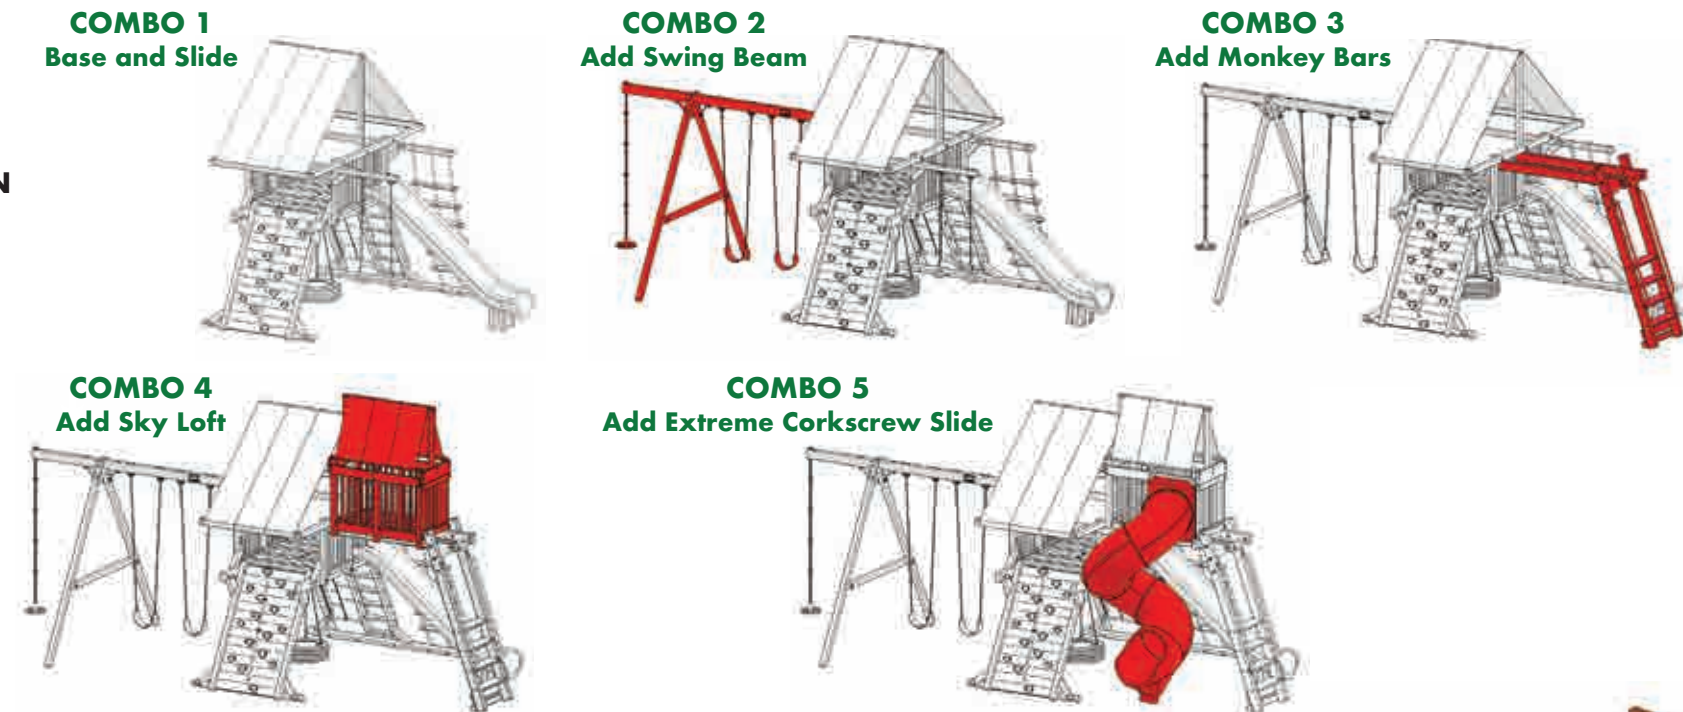

STEP 3 CHOOSE A COMBINATION