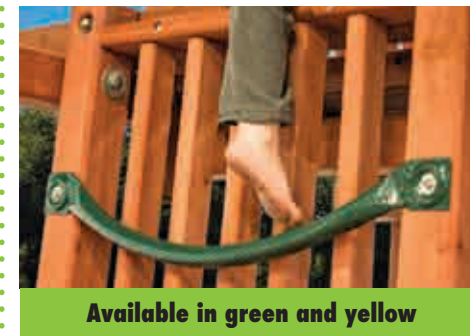

Available in green and yellow
Arched Safety Step

SAFETY Play Zones

Give YOUR Children a **SAFE** Landing

INCLUDES:

- Recycled Rubber Mulch
- Rubber Borders
- Landscape Fabric
- Professional Installation

Imaginative play is important because it allows kids to express their emotions and develop social skills like empathy and communication. Your playset should spark imagination and inspire kids to act out their favorite stories or play make-believe. Colorful and adventurous playground equipment like telescopes, ship's wheels, tunnels, bridges, slides and climbers can encourage kids to pretend they are in a distant land on an important mission.