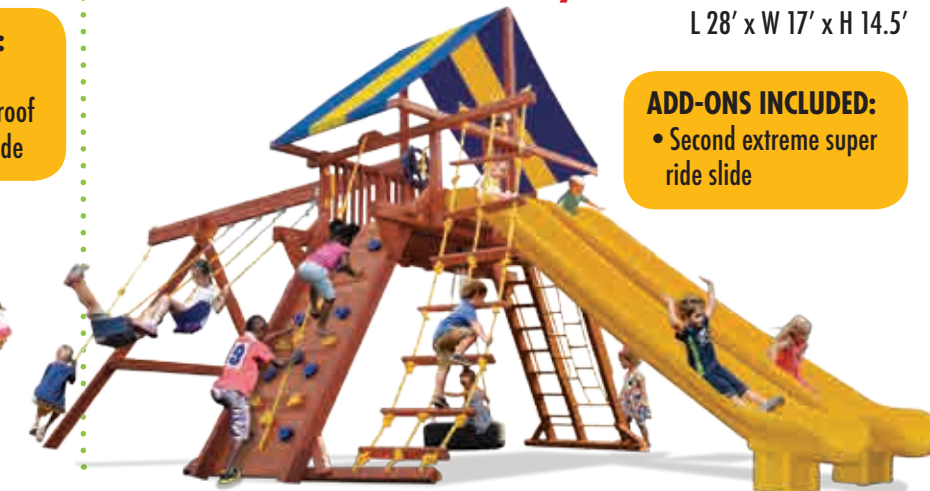

L 28' x W 19' x H 15'

ADD-ONS INCLUDED:
• Monkey bars
• Sky loft with canopy roof
• Extreme corkscrew slide

35f Extreme Playcenter Double Trouble

L 28' x W 17' x H 14.5'

ADD-ONS INCLUDED:
• Second extreme super ride slide