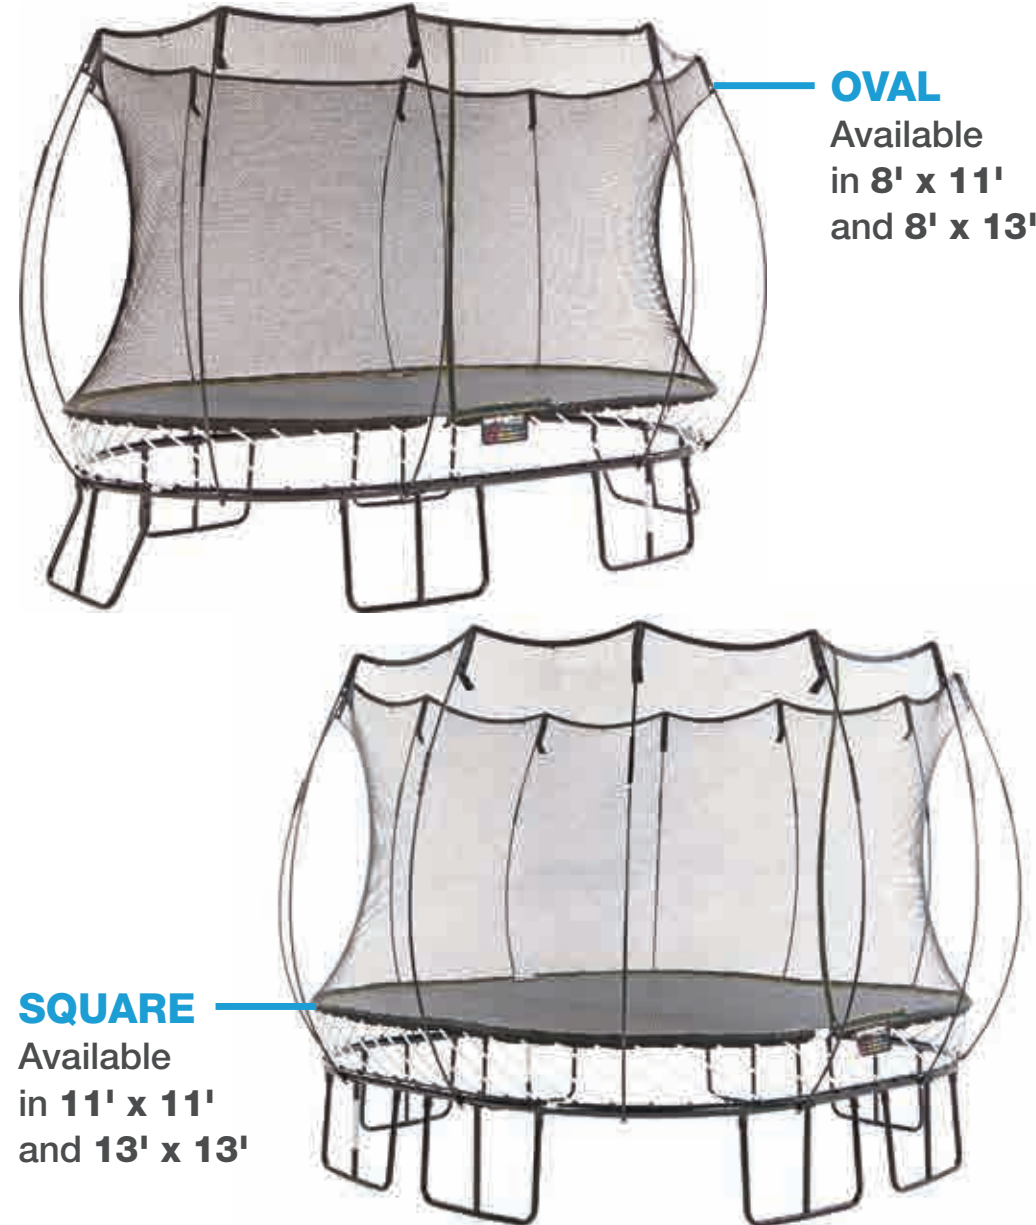

springfree[®]
TRAMPOLINE

Engineered For Safety. Built To Last.

World's Safest Trampolines

OVAL
Available
in 8' x 11'
and 8' x 13'

SQUARE
Available
in 11' x 11'
and 13' x 13'

springfree
TRAMPOLINE

Engineered For Safety. Built To Last.