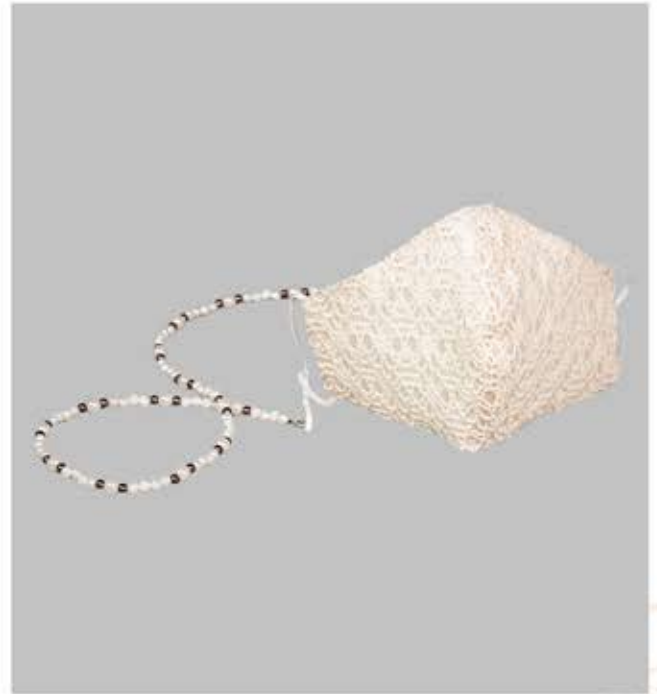

CREAM ETHNIC INABEL REUSABLE
FACE MASK
23CM X 13CM

P129.75 (10543456)

BLACK LACE FACEMASK
W/ CORD HOLDER
21CM X 13CM

P149.00 (10544969)

BROWN LACE FACEMASK
W/ CORD HOLDER
21CM X 13CM

P149.00 (10544971)

CREAM LACE FACEMASK
W/ CORD HOLDER
21CM X 13CM