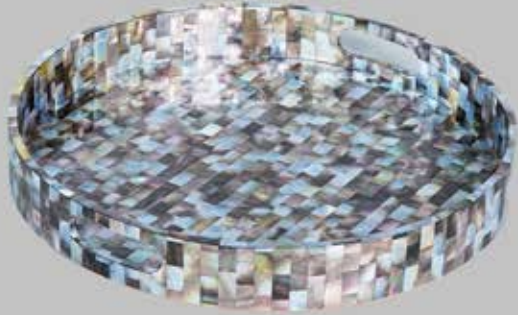

Entourage Gifts

ROUND BLACKLIP MOTHER-OF-PEARL
SERVING TRAY
40CM X 40CM X 6.5CM
P8,999.00 (10544220)