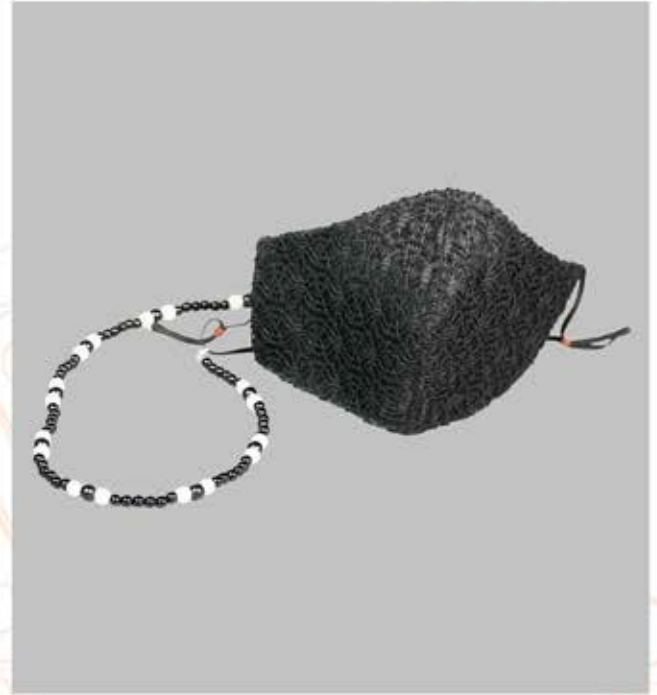

LIGHT BLUE INABEL REUSABLE FACE MASK
20CM X 13CM
P129.75 (10544001)

BROWN INABEL REUSABLE FACE MASK
20CM X 12CM
P129.75 (10544001)

BLACK ETHNIC INABEL REUSABLE FACE MASK
23CM X 13CM
P129.75 (10543453)

Masks

CREAM ETHNIC INABEL REUSABLE
FACE MASK
23CM X 13CM

P129.75 (10543456)

BLACK LACE FACEMASK
W/ CORD HOLDER
21CM X 13CM

P149.00 (10544969)

BROWN LACE FACEMASK
W/ CORD HOLDER
21CM X 13CM

P149.00 (10544971)

CREAM LACE FACEMASK
W/ CORD HOLDER
21CM X 13CM