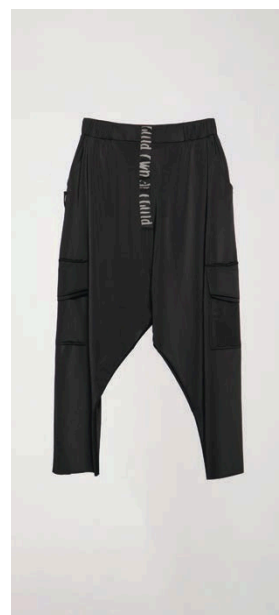

ECLIPSE

Code 24K1101
Color **Black**
S

Sizes: *Comfort Fit*
Shape BOX

Fabric : 80% Polyamide 20% Elastane

Code 24K1102
Color **Black**
S

Sizes: *Comfort Fit*
Shape T

Fabric : 81% Polyamide 19% Elastane

Code 24K103
Color **Black**
S

Sizes: *Regular Fit*
Shape A

Fabric 1: 100% Polyester
Fabric 2: 95 % Viscone 5%Elastane

Code 24K201
~~Color~~
S

Sizes: *Regular Fit*
Shape O

Fabric : 80% Polyamide 20% Elastane

Price **\$160**

Price **\$185**

Price **\$150**

Price **\$195**

A.

Code 24K202

Color **Black**

S

Sizes: Regular Fit

Shape A