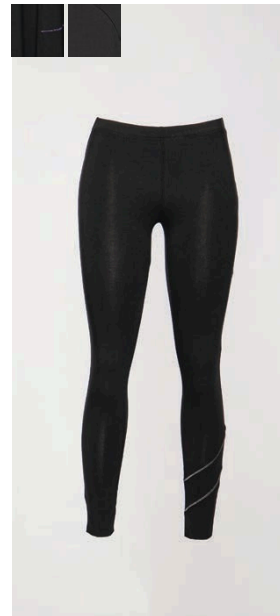

Sizes: *Comfort Fit*
 Shape T

Fabric : 47% Bamboo 47%
 Cotton 6% Elastane

Price **\$180**

Ab.

Code 24K203
 Color Black/Black
 Black/Grey
 Black/ Violet

Sizes: *Regular Fit*
 Shape BALLOON

Fabric : 47% Bamboo 47% Cotton
 6% Elastane

Price \$150

Code 24K204
 Color Black/Black
 Grey
 Violet

Sizes: *Regular Fit*
 Shape A

Fabric : 65% Cotton 35% Polyamide

Price \$175

Code 24K205
 Color Black/Black
 Black/Grey
 Black/ Violet

Sizes: *Regular Fit*
 Shape H

Fabric : 47% Bamboo 47% Cotton
 6% Elastane

Price \$105

Code 24K3304
 Color Black/Grey
 Black/ Violet

Sizes: *Comfort Fit*
 Shape BOX

Fabric : 65% Cotton 35% Polyamide
 Liner: 65% Cotton
 35% Polyamide

Price \$230