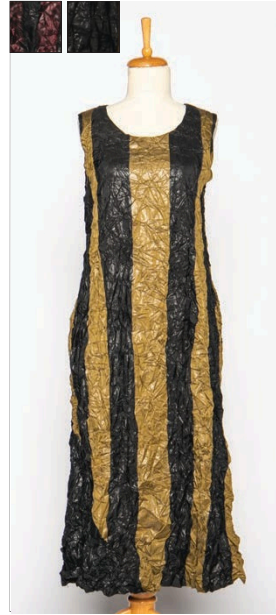

Code 24K403
 Color Burgundy
 Gold
 Black

Sizes: *Regular Fit*

Shape O

Fabric : 100% Polyester

Price **\$215**

ABCAB

MIRAGE

Code 24K408
Color Black