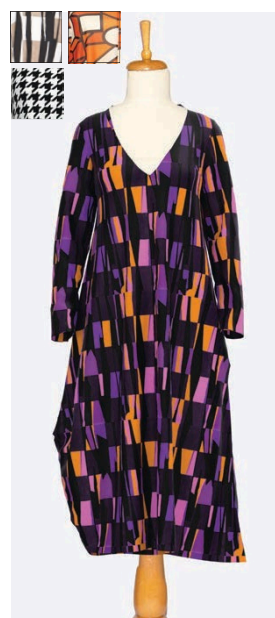

Code 24K519

~~Color~~
Beige
Terracotta

Black
Sizes: *Regular Fit*

Shape BALLOON

Fabric : 95% Viscone 5% Elastane

Price $270

Price $225

Price $255