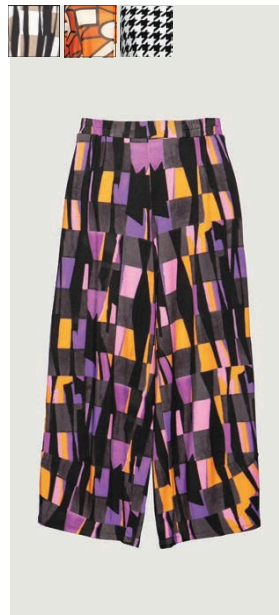

Code 24K219

~~Color~~
Beige
Terracotta
Black

Sizes: *Regular Fit*

Shape BALLOON

Fabric : 95% Viscone 3% Elastane