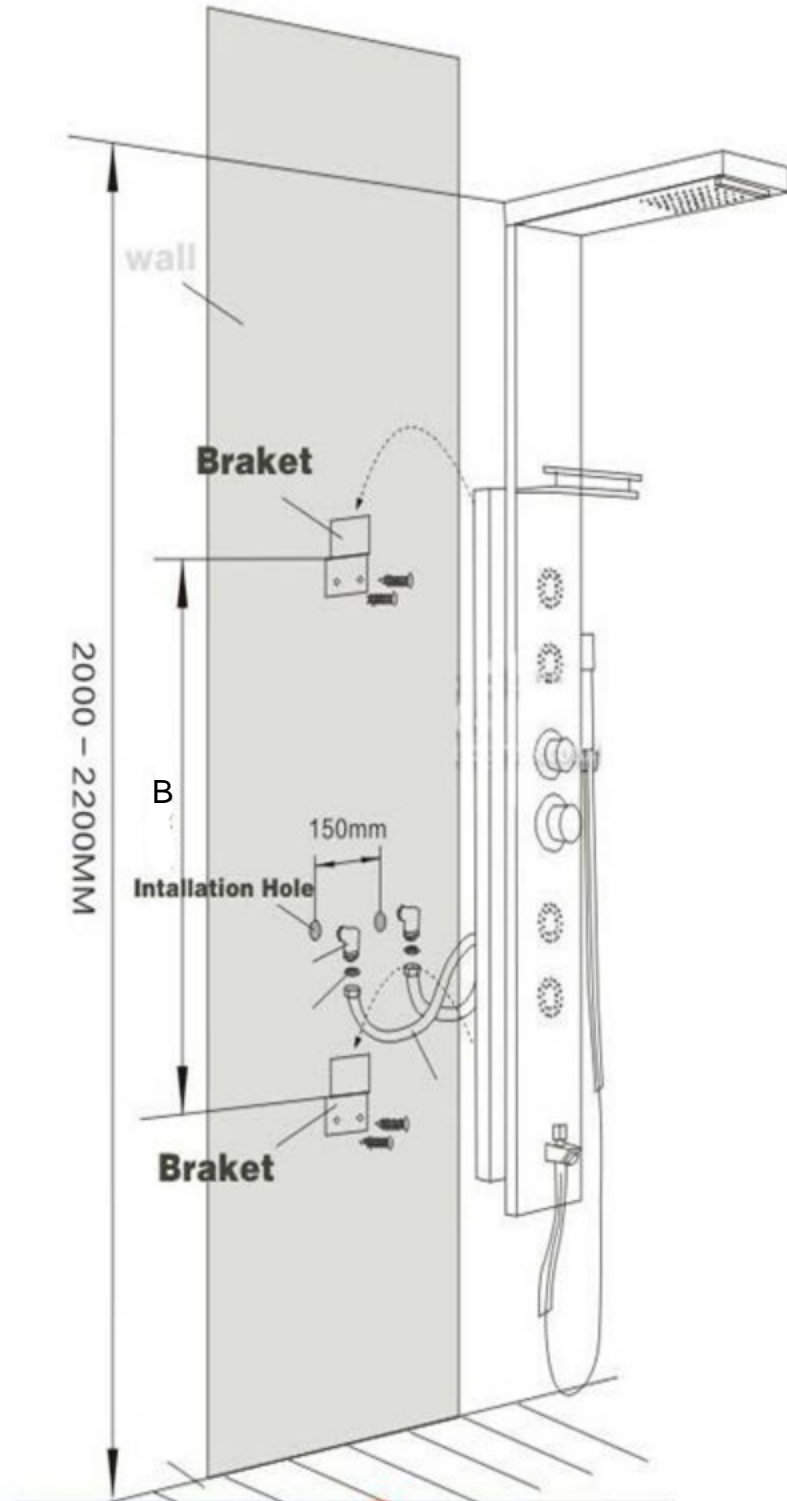

Installation Drawing

Sku : SS9089B

B= 20 7/8 inch

Sku: SS9099B

B=37 3/4 inch