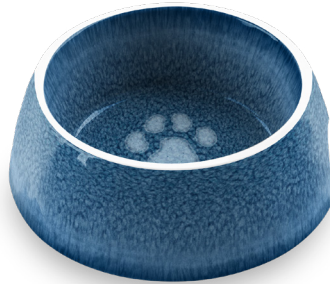

**Gibraltar
Medium Bowl**
PVA3071PBGM
2.5 cups

**Gibraltar Single Wall
Large Bowl**
PDR5085PBG
8 cups

**Gibraltar Single Wall
Medium Bowl**
PDR5067PBG
4 cups

**Gibraltar
Treat Jar**
PSOSJ5565CLG
65 oz

MELAMINE & ACRYLIC BOWLS & FEEDERS

MADE OF MELAMINE, NON-SKID BASE

**Indigo Impressions Paw
Bowl Large**
PE22950072
6 cups

**Indigo Impressions Paw
Bowl Medium**
PE22916276
2.5 cups

**Indigo Impressions Paw
Bowl Small**
PE22916375
1 cup

**Paw Print Reactive
Bowl Medium**
PVA3071PBMMC
2.5 cups