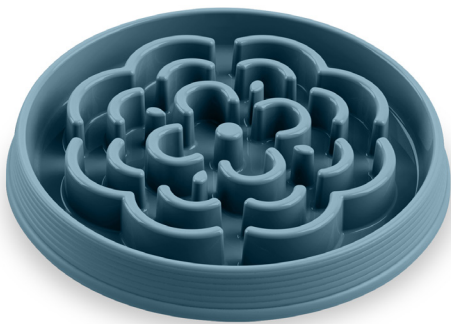

WHEAT POLYPRO

WHEAT STRAW BLENDED WITH 100% FOOD GRADE POLYPROPYLENE

SLOW CHOW™

Slow feeders promote fun & healthy eating habits
Helps prevent bloat, regurgitation and obesity
Can be used for dry or wet food
Slows down eating with the help of ridges & mazes
Break resistant; made of durable polypropylene
100% BPA, PVC and Phthalate free
Non skid base to reduce sliding and tipping

Slow Chow™
Medallion Medium Feeder
Aqua
PFWSB5098MFF
3 cups

Slow Chow™
Medallion Medium Feeder
Blue
PFWSB5098MFB
3 cups

Slow Chow™
Medallion Medium Feeder
Gray
PFWSB5098MFE
3 cups

Slow Chow™
Medallion Medium Feeder
Black
PE22918379
3 cups

Our most popular collection in WHEAT STRAW POLYPRO offers minimalist feeding bowl shapes and matching easy-care mats to contain any spills or mess.

WHEAT STRAW POLYPRO BOWLS & FEEDERS

• WHEAT STRAW BLENDED WITH POLYPROPYLENE, NON-SKID BASE