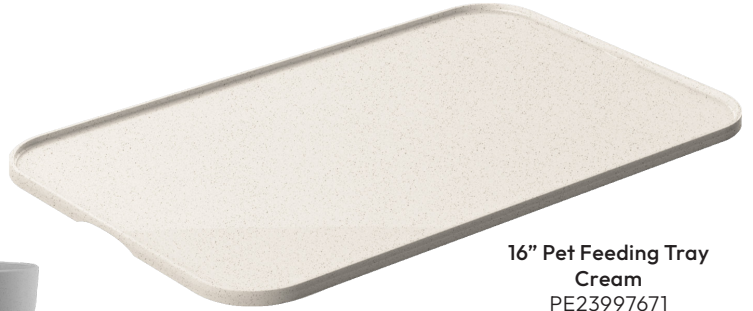

Our most popular collection in WHEAT STRAW POLYPRO offers minimalist feeding bowl shapes and matching easy-care mats to contain any spills or mess.

WHEAT STRAW POLYPRO BOWLS & FEEDERS

• WHEAT STRAW BLENDED WITH POLYPROPYLENE, NON-SKID BASE

Bevel Teal Bowl Large
PE23997077
5.3 cups

Bevel Teal Bowl Medium
PE23996971
3.25 cups

Bevel Gray Bowl Large
PE23996674
5.3 cups

Bevel Gray Bowl Medium
PE23996575
3.25 cups

16" Pet Feeding Tray Cream
PE23997671

16" Pet Feeding Tray Black
PE23997572

Bevel Coral Bowl Large
PE23996872
5.3 cups

Bevel Coral Bowl Medium
PE23996773
3.25 cups

Bevel Cream Bowl Large
PE23997275
5.3 cups

Bevel Cream Bowl Medium
PE23997176
3.25 cups

BOWLS & FEEDERS

PLANTA & MERGE BAMBOO

- PLANTA IS MAJORITY MADE OF PLANT-BASED MATERIALS
- MERGE IS MADE OF MELAMINE & BAMBOO POWDER
- NON-SKID BASE

**Friendly Faces
Bowl Large (PLANTA)**
PE23996377
5 cups