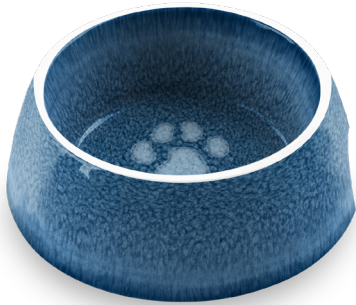

**Gibraltar
Medium Bowl**
PVA3071PBGM
2.5 cups

**Gibraltar Single Wall
Large Bowl**
PDR5085PBG
8 cups

**Gibraltar Single Wall
Medium Bowl**
PDR5067PBG
4 cups

**Gibraltar
Treat Jar**
PSOSJ5565CLG
65 oz

MELAMINE & ACRYLIC BOWLS & FEEDERS

MADE OF MELAMINE, NON-SKID BASE

**Indigo Impressions Paw
Bowl Large**
PE22950072
6 cups

**Indigo Impressions Paw
Bowl Medium**
PE22916276
2.5 cups

**Indigo Impressions Paw
Bowl Small**
PE22916375
1 cup

**Paw Print Reactive
Bowl Medium**
PVA3071PBMMC
2.5 cups