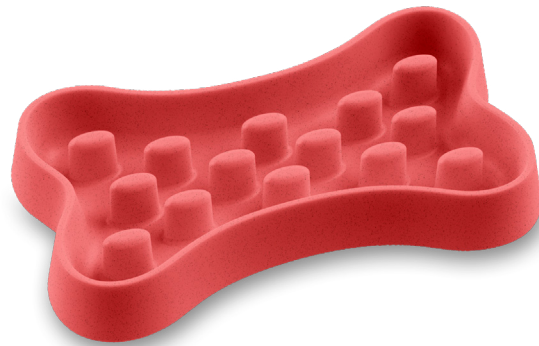

ABODE

HOMEWARES

P E T

2 0 2 4

BY T A R H O N G

**PET
FEEDING
BOWLS IN
MELAMINE
PLASTICS
PLANT-BASED MATERIALS
FEEDING MATS
AND MORE!**

tarhongusa.com

SLOW CHOW

WHEAT POLYPRO

WHEAT STRAW BLENDED WITH 100% FOOD GRADE POLYPROPYLENE

SLOW CHOW™

Slow feeders promote fun & healthy eating habits
Helps prevent bloat, regurgitation and obesity
Can be used for dry or wet food
Slows down eating with the help of ridges & mazes
Break resistant; made of durable polypropylene
100% BPA, PVC and Phthalate free
Non skid base to reduce sliding and tipping

Slow Chow™
Bone Feeder Teal
PE23997374
6 cups

Slow Chow™
Bone Feeder Red
PE23997473
6 cups

POLYPRO  SLOW CHOW

MADE OF POLYPROPYLENE

Slow Chow™
Medallion Small Feeder
Gray
PFWBL1070MFG
1 cup

Slow Chow™
Medallion Small Feeder
Black
PE22918577
1 cup

Our most popular collection in WHEAT STRAW POLYPRO offers minimalist feeding bowl shapes and matching easy-care mats to contain any spills or mess.

WHEAT STRAW POLYPRO BOWLS & FEEDERS

• WHEAT STRAW BLENDED WITH POLYPROPYLENE, NON-SKID BASE