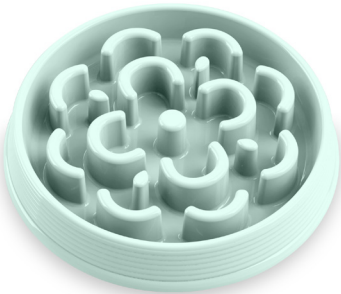

WHEAT POLYPRO

WHEAT STRAW BLENDED WITH 100% FOOD GRADE POLYPROPYLENE

SLOW CHOW™

Slow feeders promote fun & healthy eating habits
Helps prevent bloat, regurgitation and obesity
Can be used for dry or wet food
Slows down eating with the help of ridges & mazes
Break resistant; made of durable polypropylene
100% BPA, PVC and Phthalate free
Non skid base to reduce sliding and tipping

Slow Chow™
Bone Feeder Teal
PE23997374
6 cups

Slow Chow™
Bone Feeder Red
PE23997473
6 cups

POLYPRO  SLOW CHOW

MADE OF POLYPROPYLENE

Slow Chow™
Medallion Small Feeder
Gray
PFWBL1070MFG
1 cup

Slow Chow™
Medallion Small Feeder
Black
PE22918577
1 cup

Our most popular collection in WHEAT STRAW POLYPRO offers minimalist feeding bowl shapes and matching easy-care mats to contain any spills or mess.

WHEAT STRAW POLYPRO BOWLS & FEEDERS

• WHEAT STRAW BLENDED WITH POLYPROPYLENE, NON-SKID BASE