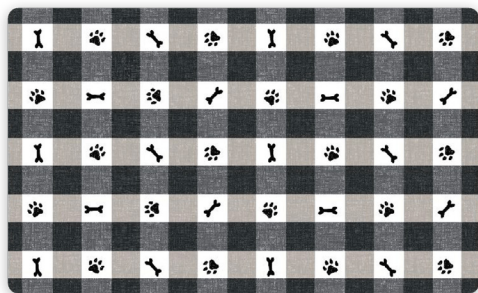

19" Canyon Clay Pet Placemat Indigo
TPMMT0200PMI

19" Playground Pet Placemat
PE20776672

19" Paw Print Reactive Pet Placemat
TPMMT0200MC

FEEDING MATS

19" Bone Appetit
Pet
Placemat
PM22918874

19" Olive
Pet Placemat
PE20776573