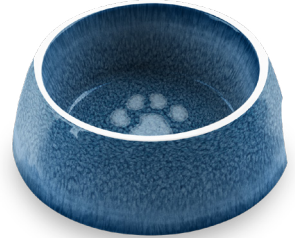

**Gibraltar
Medium Bowl**
PVA3071PBGM
2.5 cups

**Gibraltar Single Wall
Large Bowl**
PDR5085PBG
8 cups

**Gibraltar Single Wall
Medium Bowl**
PDR5067PBG
4 cups

**Gibraltar
Treat Jar**
PSOSJ5565CLG
65 oz

MELAMINE & ACRYLIC BOWLS & FEEDERS

MADE OF MELAMINE, NON-SKID BASE

**Indigo Impressions Paw
Bowl Large**
PE22950072
6 cups

**Indigo Impressions Paw
Bowl Medium**
PE22916276
2.5 cups

**Indigo Impressions Paw
Bowl Small**
PE22916375
1 cup

**Paw Print Reactive
Bowl Medium**
PVA3071PBMMC
2.5 cups