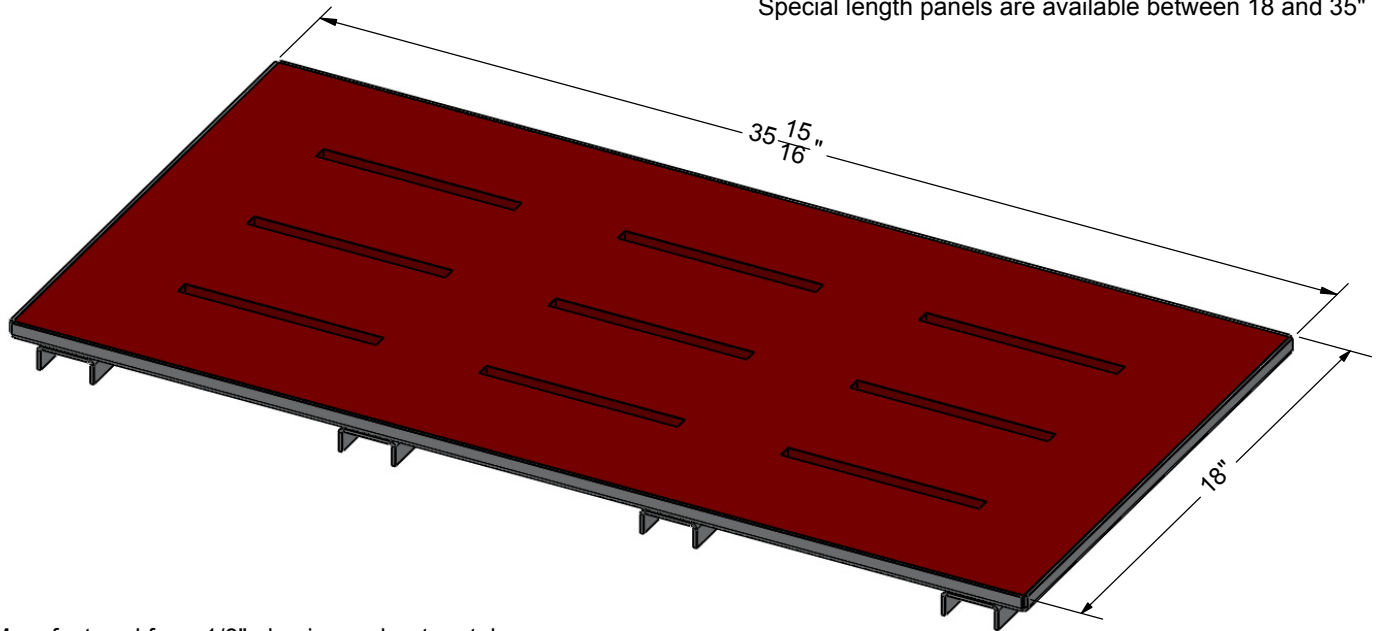

# 73015036 - SAND TRAP LID RECESSED FOR TRACK SURFACE SPECIFICATION

Standard size is 18" x 36" (nominal)  
Special length panels are available between 18 and 35"

Manufactured from 1/8" aluminum sheet metal.

Recessed tray to be filled with poured or roll-out track surface (provided by others)

Includes spacers to easily block out slots when filling tray with poured track surface.

Section View