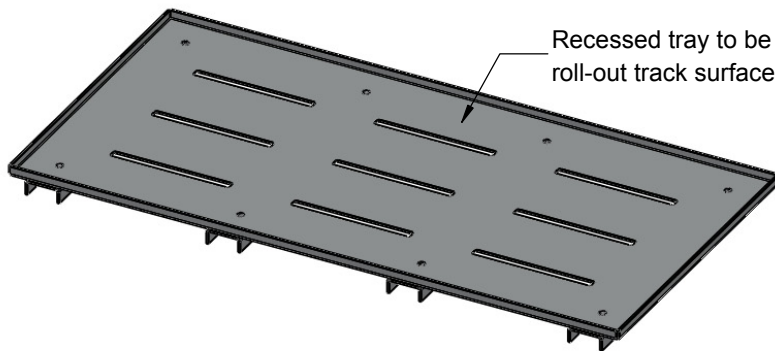

# 73015036 - SAND TRAP LID RECESSED FOR TRACK SURFACE SPECIFICATION

Standard size is 18" x 36" (nominal)  
Special length panels are available between 18 and 35"

Manufactured from 1/8" aluminum sheet metal.

Recessed tray to be filled with poured or roll-out track surface (provided by others)

Includes spacers to easily block out slots when filling tray with poured track surface.

Section View