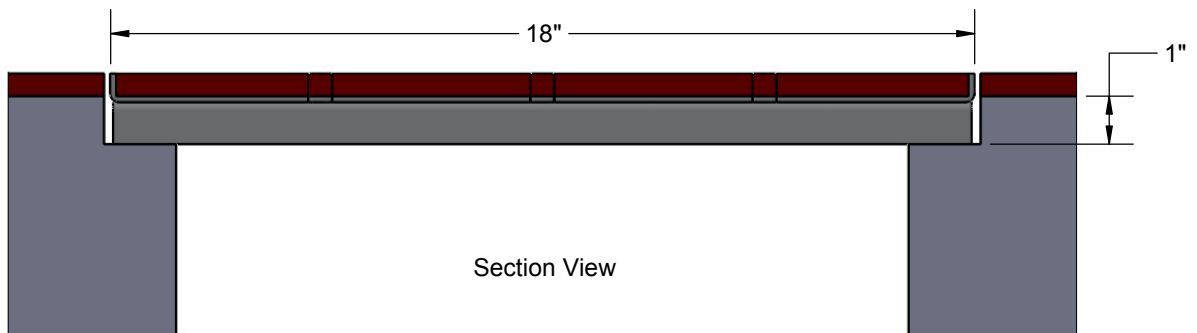

# 73015036 - SAND TRAP LID RECESSED FOR TRACK SURFACE SPECIFICATION

Standard size is 18" x 36" (nominal)  
Special length panels are available between 18 and 35"

Manufactured from 1/8" aluminum sheet metal.

Recessed tray to be filled with poured or roll-out track surface (provided by others)

Includes spacers to easily block out slots when filling tray with poured track surface.

Section View