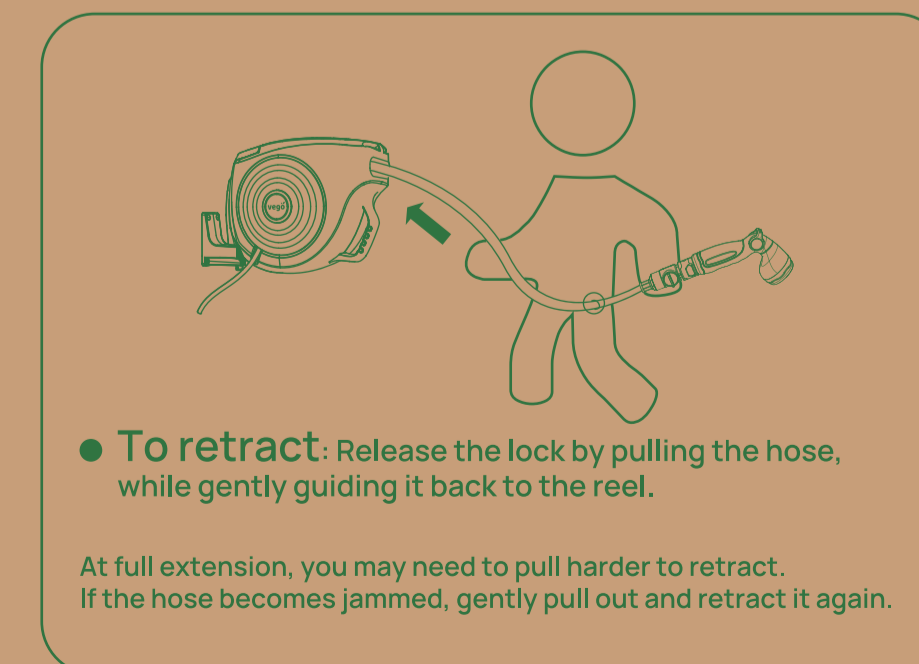

### Step 4

- For Tap-End, attach the Male Thread Quick Connector (C1) to the main hose via the Tap Adapter (A1) as shown.

Your Retractable Hose Reel is now ready to use.

### How To Use

- **To unwind:** Gently pull hose and lock at a desired length. Pull slightly harder to fully extend the hose.

- **To retract:** Release the lock by pulling the hose, while gently guiding it back to the reel.