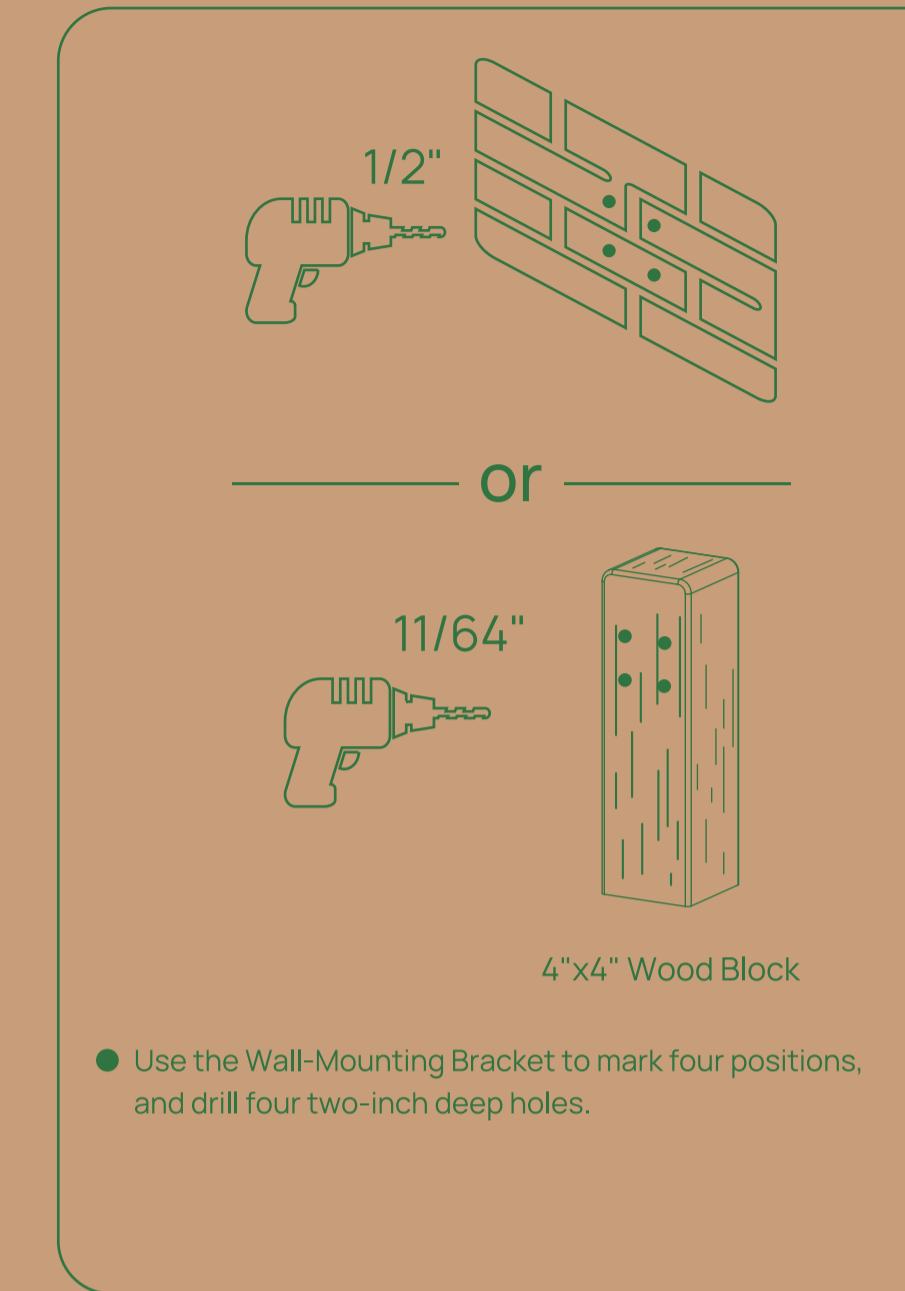

vegō®

Retractable Hose Reel Set

Installation Videos
www.vegogarden.com/assembly

Cautions

- The Retractable Hose Reel should only be installed outdoors.
- Use with cold water only.
- Do not use under the influence of medication, alcohol or drugs.
- Do not leave unattended around children or people with reduced capabilities.
- Exercise caution when installing. Bend your knees and not your back to avoid injuries.
- Avoid leaning on the hose reel to prevent potentially damaging the product.
- Mount your hose reel in a location away from direct sunlight to prevent overheating.
- When not in use, turn off the faucet and depressurize the hose.

Parts List

Installation

Location

- Cement, brick or flat-wood wall
- Install at approximately waist height and up to 5 feet (1.5 meters) away from outdoor faucet

Tools Required

- Electric drill
- Hammer
- Masonry drill 1/2 inch or 11/64 inch bit
- Socket set, 3/8 inch (10mm)
- Eye and glove protection for safety

Installation Videos

Step 1

Step 2

Step 3

Step 4

- For Tap-End, attach the Male Thread Quick Connector (C1) to the main hose via the Tap Adapter (A1) as shown.

Your Retractable Hose Reel is now ready to use.

How To Use

How To Use

- **To unwind:** Gently pull hose and lock at a desired length. Pull slightly harder to fully extend the hose.

- **To retract:** Release the lock by pulling the hose, while gently guiding it back to the reel.

At full extension, you may need to pull harder to retract. If the hose becomes jammed, gently pull out and retract it again.

⚠ WARNING

Do not retract the hose at high speed, as this may cause injury and damage the product.

Storage

Drain the hose completely and turn off the faucet during freezing temperatures.

Installation Videos

Specifications