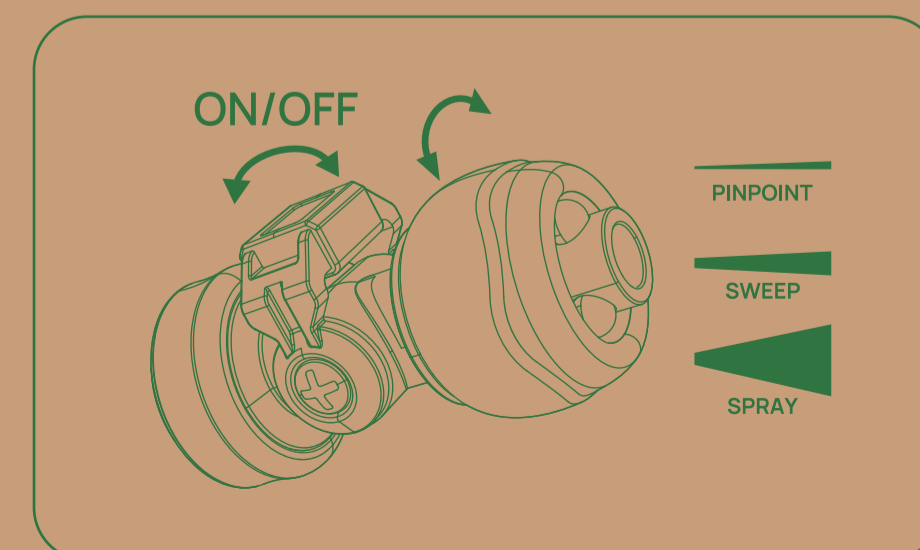

vegō®

Retractable Hose Reel Set

Installation Videos
www.vegogarden.com/assembly

Cautions

- The Retractable Hose Reel should only be installed outdoors.
- Use with cold water only.
- Do not use under the influence of medication, alcohol or drugs.
- Do not leave unattended around children or people with reduced capabilities.
- Exercise caution when installing. Bend your knees and not your back to avoid injuries.
- Avoid leaning on the hose reel to prevent potentially damaging the product.
- Mount your hose reel in a location away from direct sunlight to prevent overheating.
- When not in use, turn off the faucet and depressurize the hose.

Parts List

Installation

Location

- Cement, brick or flat-wood wall
- Install at approximately waist height and up to 5 feet (1.5 meters) away from outdoor faucet

Tools Required

- Electric drill
- Hammer
- Masonry drill 1/2 inch or 11/64 inch bit
- Socket set, 3/8 inch (10mm)
- Eye and glove protection for safety

Installation Videos

Step 1

Step 2

Step 3

Step 4

- For Tap-End, attach the Male Thread Quick Connector (C1) to the main hose via the Tap Adapter (A1) as shown.

Your Retractable Hose Reel is now ready to use.

How To Use

How To Use

- **To unwind:** Gently pull hose and lock at a desired length. Pull slightly harder to fully extend the hose.

- **To retract:** Release the lock by pulling the hose, while gently guiding it back to the reel.

At full extension, you may need to pull harder to retract. If the hose becomes jammed, gently pull out and retract it again.

⚠ WARNING

Do not retract the hose at high speed, as this may cause injury and damage the product.

Storage

Drain the hose completely and turn off the faucet during freezing temperatures.

Installation Videos

Specifications