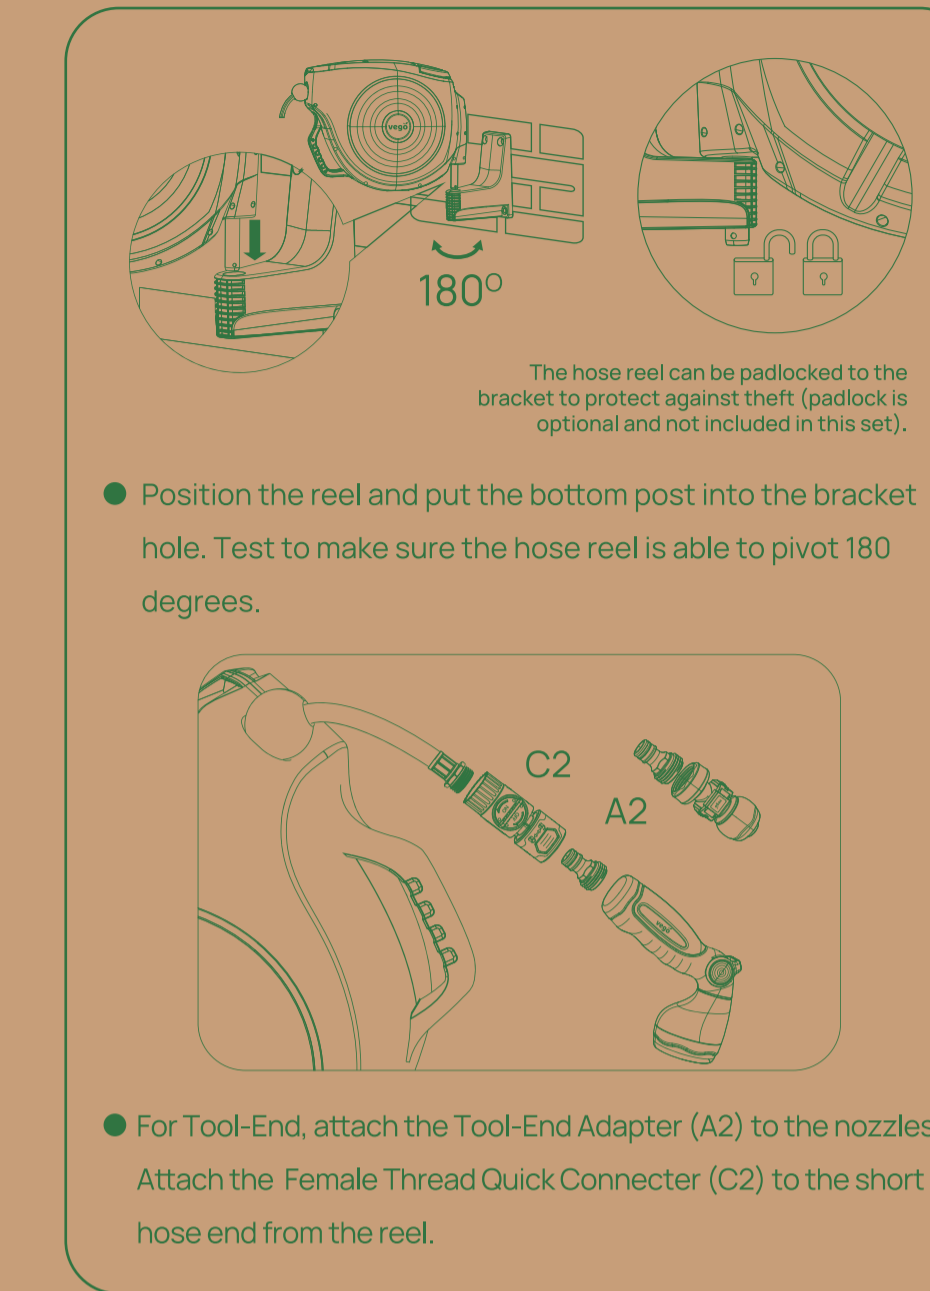

vegō®

Retractable Hose Reel Set

Installation Videos
www.vegogarden.com/assembly

Cautions

- The Retractable Hose Reel should only be installed outdoors.
- Use with cold water only.
- Do not use under the influence of medication, alcohol or drugs.
- Do not leave unattended around children or people with reduced capabilities.
- Exercise caution when installing. Bend your knees and not your back to avoid injuries.
- Avoid leaning on the hose reel to prevent potentially damaging the product.
- Mount your hose reel in a location away from direct sunlight to prevent overheating.
- When not in use, turn off the faucet and depressurize the hose.

Parts List

Installation

Location

- Cement, brick or flat-wood wall
- Install at approximately waist height and up to 5 feet (1.5 meters) away from outdoor faucet

Tools Required

- Electric drill
- Hammer
- Masonry drill 1/2 inch or 11/64 inch bit
- Socket set, 3/8 inch (10mm)
- Eye and glove protection for safety

Installation Videos

Step 1

Step 2

Step 3

Step 4

- For Tap-End, attach the Male Thread Quick Connector (C1) to the main hose via the Tap Adapter (A1) as shown.

Your Retractable Hose Reel is now ready to use.

How To Use

How To Use

- **To unwind:** Gently pull hose and lock at a desired length. Pull slightly harder to fully extend the hose.

- **To retract:** Release the lock by pulling the hose, while gently guiding it back to the reel.

At full extension, you may need to pull harder to retract. If the hose becomes jammed, gently pull out and retract it again.

⚠ WARNING

Do not retract the hose at high speed, as this may cause injury and damage the product.

Storage

Drain the hose completely and turn off the faucet during freezing temperatures.

Installation Videos

Specifications