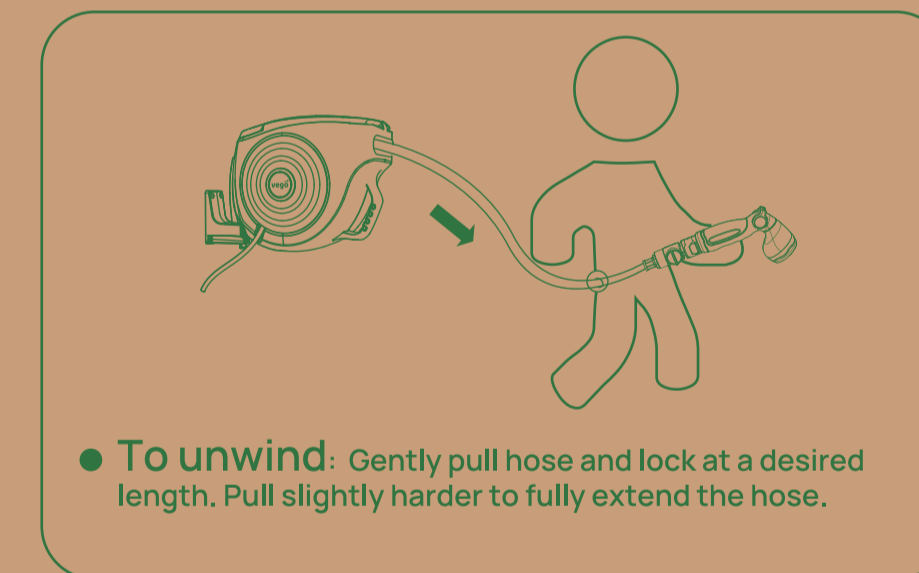

How To Use

- **To unwind:** Gently pull hose and lock at a desired length. Pull slightly harder to fully extend the hose.