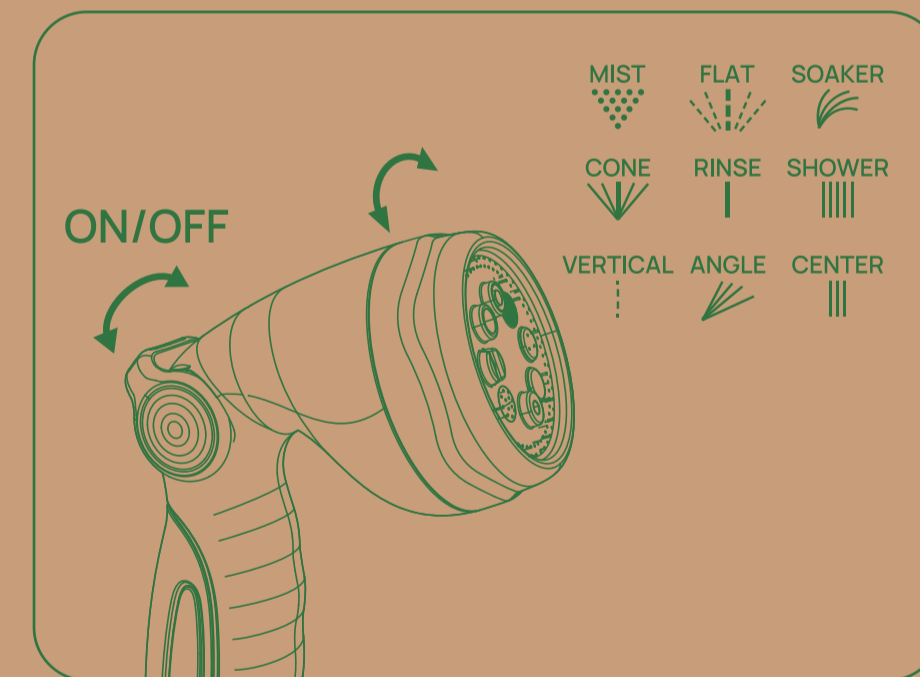

vegō®

Retractable Hose Reel Set

Installation Videos
www.vegogarden.com/assembly

Cautions

- The Retractable Hose Reel should only be installed outdoors.
- Use with cold water only.
- Do not use under the influence of medication, alcohol or drugs.
- Do not leave unattended around children or people with reduced capabilities.
- Exercise caution when installing. Bend your knees and not your back to avoid injuries.
- Avoid leaning on the hose reel to prevent potentially damaging the product.
- Mount your hose reel in a location away from direct sunlight to prevent overheating.
- When not in use, turn off the faucet and depressurize the hose.

Parts List

Installation

Location

- Cement, brick or flat-wood wall
- Install at approximately waist height and up to 5 feet (1.5 meters) away from outdoor faucet

Tools Required

- Electric drill
- Hammer
- Masonry drill 1/2 inch or 11/64 inch bit
- Socket set, 3/8 inch (10mm)
- Eye and glove protection for safety

Installation Videos

Step 1

Step 2

Step 3

Step 4

- For Tap-End, attach the Male Thread Quick Connector (C1) to the main hose via the Tap Adapter (A1) as shown.

Your Retractable Hose Reel is now ready to use.

How To Use

How To Use

- **To unwind:** Gently pull hose and lock at a desired length. Pull slightly harder to fully extend the hose.

- **To retract:** Release the lock by pulling the hose, while gently guiding it back to the reel.

At full extension, you may need to pull harder to retract. If the hose becomes jammed, gently pull out and retract it again.

⚠ WARNING

Do not retract the hose at high speed, as this may cause injury and damage the product.

Storage

Drain the hose completely and turn off the faucet during freezing temperatures.

Installation Videos

Specifications