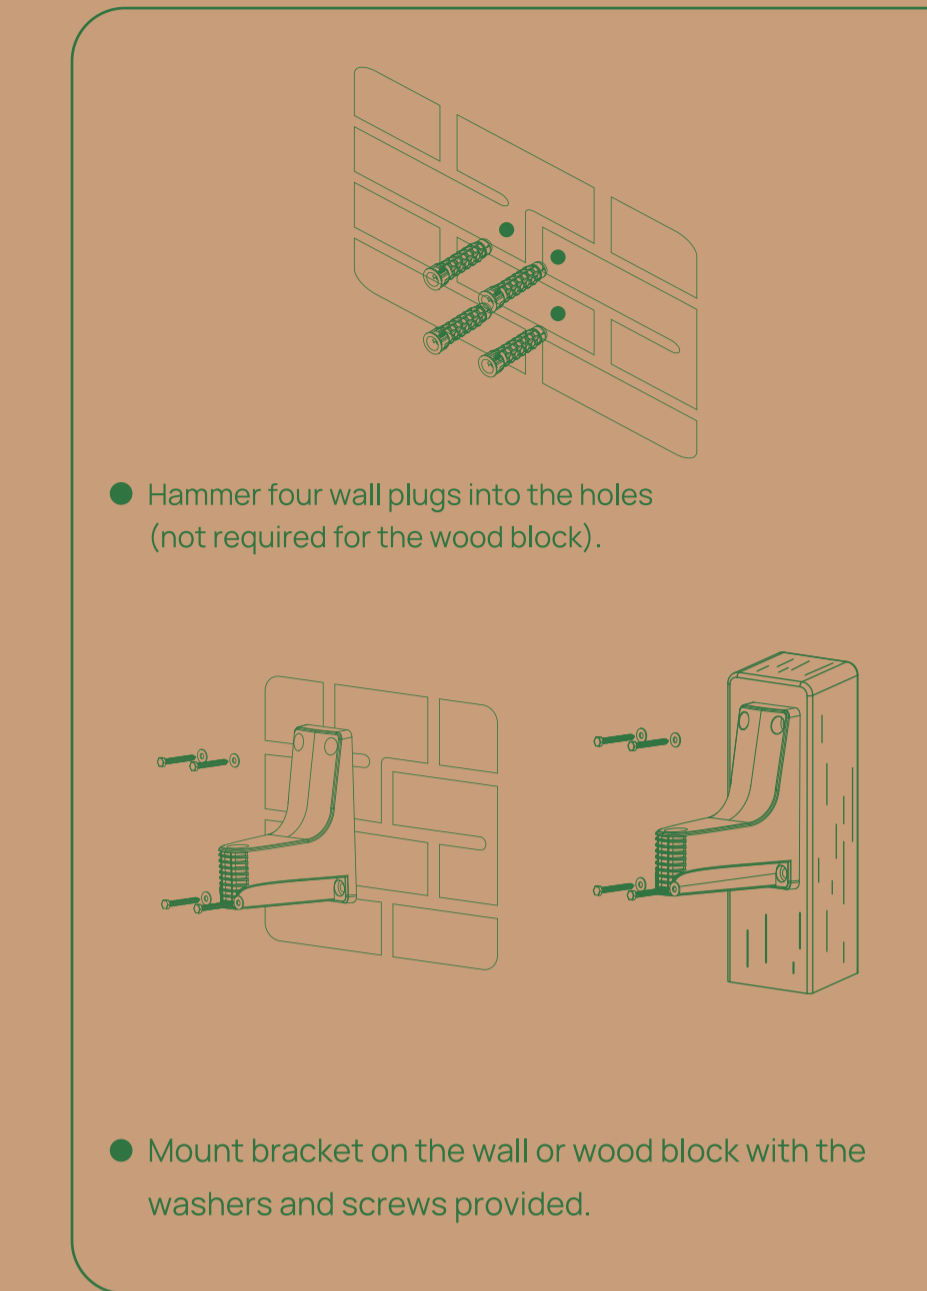

vegō®

Retractable Hose Reel Set

Installation Videos
www.vegogarden.com/assembly

Cautions

- The Retractable Hose Reel should only be installed outdoors.
- Use with cold water only.
- Do not use under the influence of medication, alcohol or drugs.
- Do not leave unattended around children or people with reduced capabilities.
- Exercise caution when installing. Bend your knees and not your back to avoid injuries.
- Avoid leaning on the hose reel to prevent potentially damaging the product.
- Mount your hose reel in a location away from direct sunlight to prevent overheating.
- When not in use, turn off the faucet and depressurize the hose.

Parts List

Installation

Location

- Cement, brick or flat-wood wall
- Install at approximately waist height and up to 5 feet (1.5 meters) away from outdoor faucet

Tools Required

- Electric drill
- Hammer
- Masonry drill 1/2 inch or 11/64 inch bit
- Socket set, 3/8 inch (10mm)
- Eye and glove protection for safety

Installation Videos

Step 1

Step 2

Step 3

Step 4

- For Tap-End, attach the Male Thread Quick Connector (C1) to the main hose via the Tap Adapter (A1) as shown.

Your Retractable Hose Reel is now ready to use.

How To Use

How To Use

- **To unwind:** Gently pull hose and lock at a desired length. Pull slightly harder to fully extend the hose.

- **To retract:** Release the lock by pulling the hose, while gently guiding it back to the reel.

At full extension, you may need to pull harder to retract. If the hose becomes jammed, gently pull out and retract it again.

⚠ WARNING

Do not retract the hose at high speed, as this may cause injury and damage the product.

Storage

Drain the hose completely and turn off the faucet during freezing temperatures.

Installation Videos

Specifications