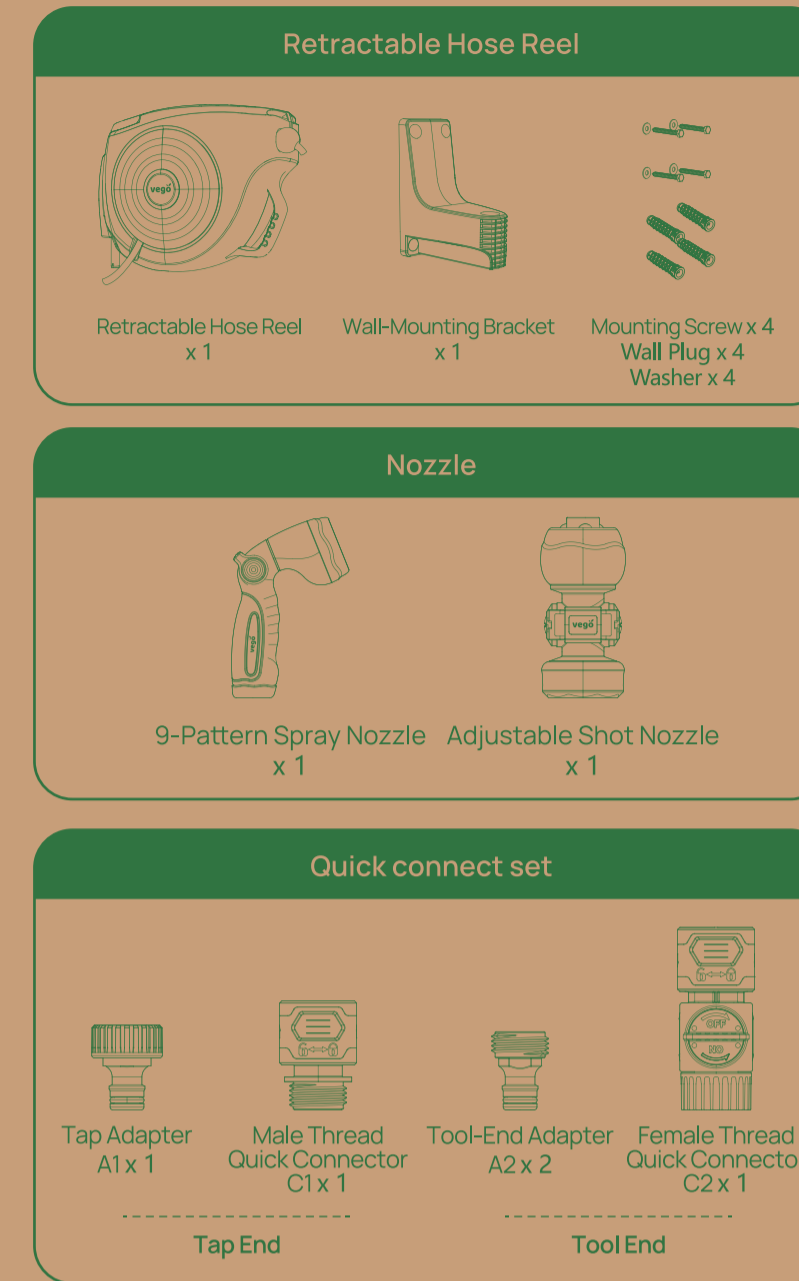

vegō®

Retractable Hose Reel Set

Installation Videos
www.vegogarden.com/assembly

Cautions

- The Retractable Hose Reel should only be installed outdoors.
- Use with cold water only.
- Do not use under the influence of medication, alcohol or drugs.
- Do not leave unattended around children or people with reduced capabilities.
- Exercise caution when installing. Bend your knees and not your back to avoid injuries.
- Avoid leaning on the hose reel to prevent potentially damaging the product.
- Mount your hose reel in a location away from direct sunlight to prevent overheating.
- When not in use, turn off the faucet and depressurize the hose.

Parts List

Installation

Location

- Cement, brick or flat-wood wall
- Install at approximately waist height and up to 5 feet (1.5 meters) away from outdoor faucet

Tools Required

- Electric drill
- Hammer
- Masonry drill 1/2 inch or 11/64 inch bit
- Socket set, 3/8 inch (10mm)
- Eye and glove protection for safety

Installation Videos

Step 1

Step 2

Step 3

Step 4

- For Tap-End, attach the Male Thread Quick Connector (C1) to the main hose via the Tap Adapter (A1) as shown.

Your Retractable Hose Reel is now ready to use.

How To Use

How To Use

- **To unwind:** Gently pull hose and lock at a desired length. Pull slightly harder to fully extend the hose.

- **To retract:** Release the lock by pulling the hose, while gently guiding it back to the reel.

At full extension, you may need to pull harder to retract. If the hose becomes jammed, gently pull out and retract it again.

⚠ WARNING

Do not retract the hose at high speed, as this may cause injury and damage the product.

Storage

Drain the hose completely and turn off the faucet during freezing temperatures.

Installation Videos

Specifications