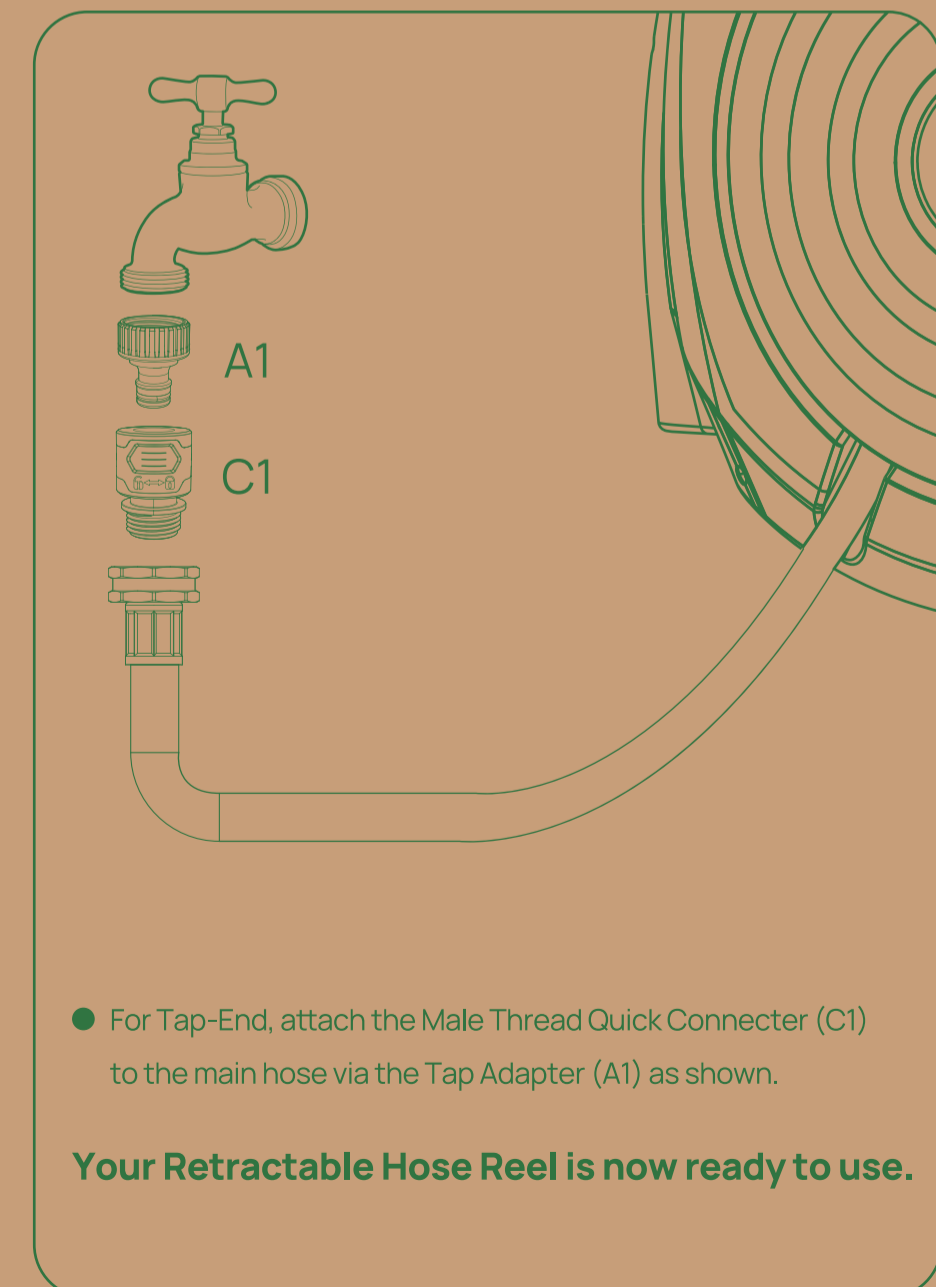

### Step 1

### Step 4

- For Tap-End, attach the Male Thread Quick Connector (C1) to the main hose via the Tap Adapter (A1) as shown.

Your Retractable Hose Reel is now ready to use.