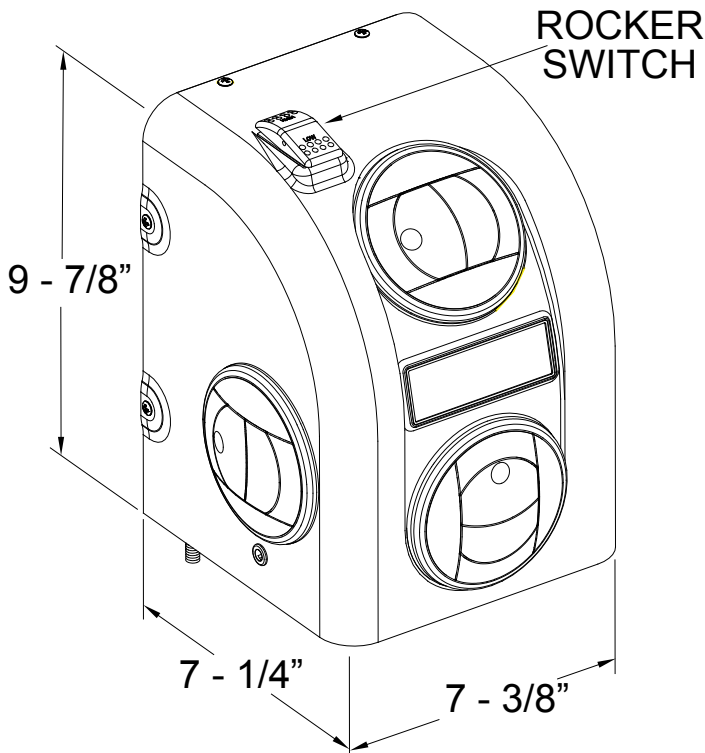

**H-400012 - SANTA FE FLOOR MOUNT AUXILIARY HEATER**

- Hydronic – heats from engine coolant
- Glass-filled nylon case
- Heavy duty long life motor
- Mounting studs and hose connections at rear
- Compact design
- Built-in two-speed fan control switch
- Durable tube/fin core design
- Motor is internally grounded
- MFA132 - mounting bracket (sold separately)