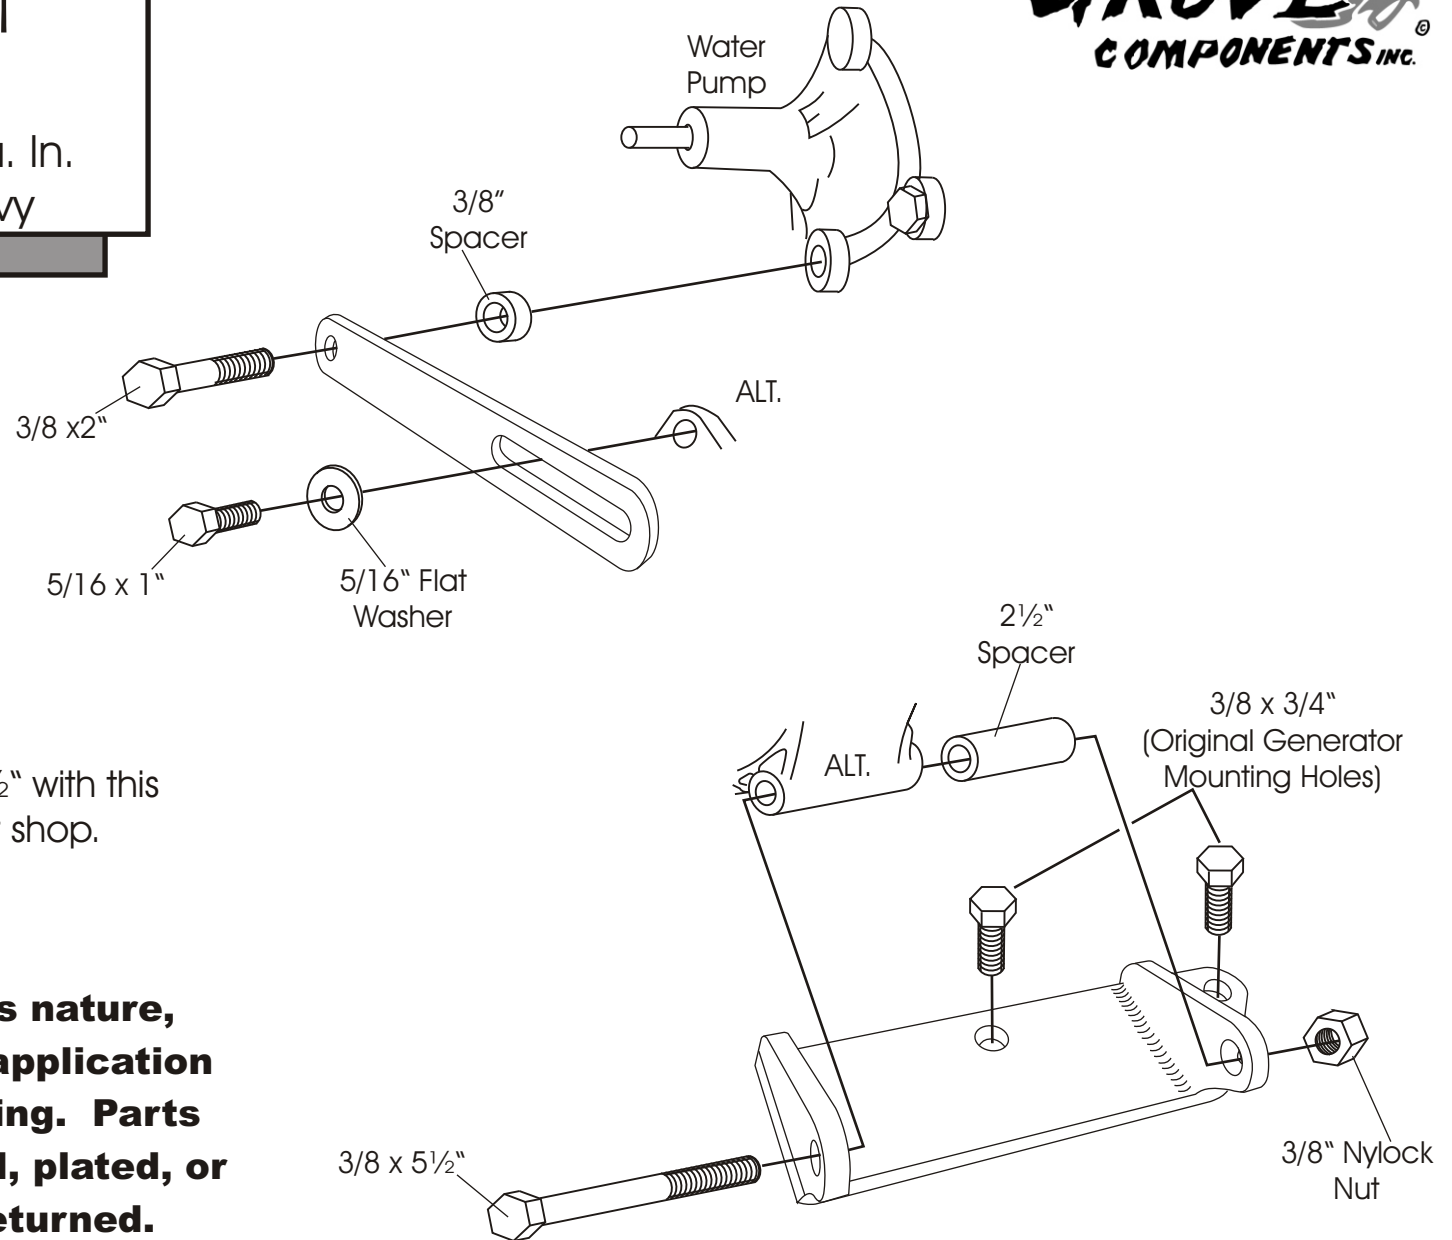

ALTERNATOR MOUNT

244L

1953-54 - 235 Cu. In.

6 Cylinder Chevy

We use a belt length of 42 1/2" with this mount on installations in our shop.
Dayco Part# 15425

As with any part of this nature, make sure it fits your application before painting or plating. Parts that have been painted, plated, or modified may not be returned.

ALTERNATOR
MOUNT

244L

1953-54 - 235 Cu. In.
6 Cylinder Chevy

ALAN GROVE COMPONENTS, INC.
27070 METCALF ROAD
LOUISBURG, KS 66053