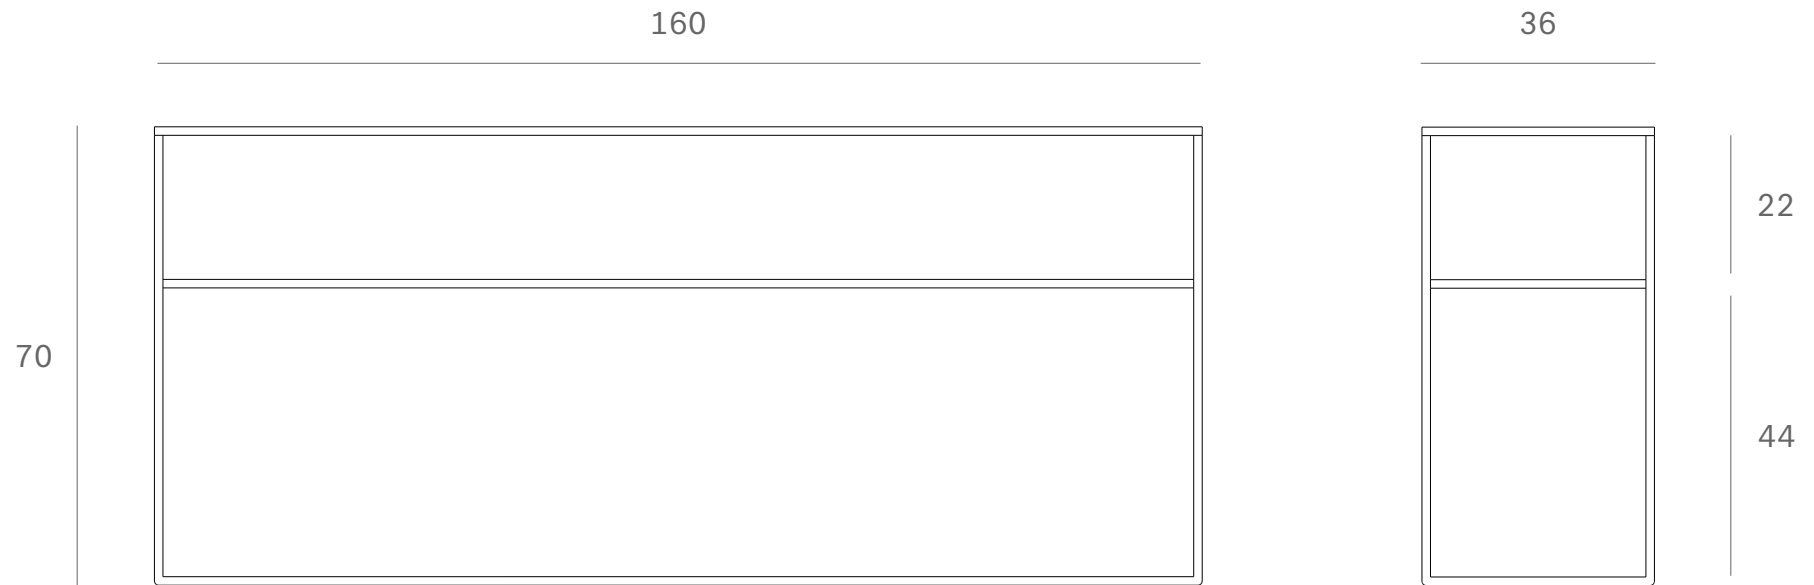

*Ethnicraft*

20731 - Bronze Copper sofa console - Dimensions (cm)

*Ethnicraft*

20731 - Bronze Copper sofa console - Dimensions (inches)