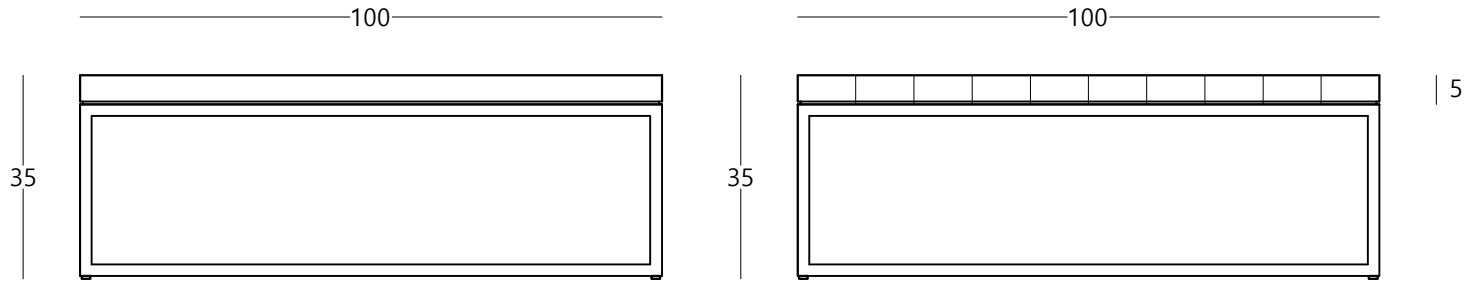

112011 TWO 100 COFFEE TABLE
DIMENSION (CM)

dareels