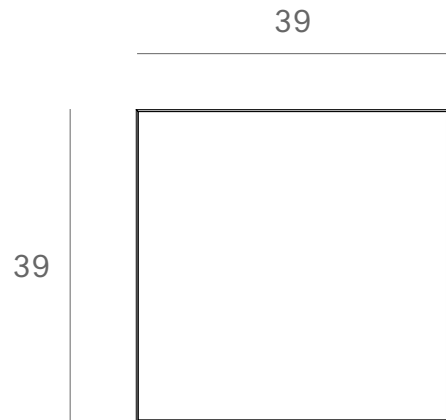

*Ethnicraft*

20791 - Square tray coffee table set - Dimensions (cm)

*Ethnicraft*

20791 - Square tray coffee table set - Dimensions (inches)