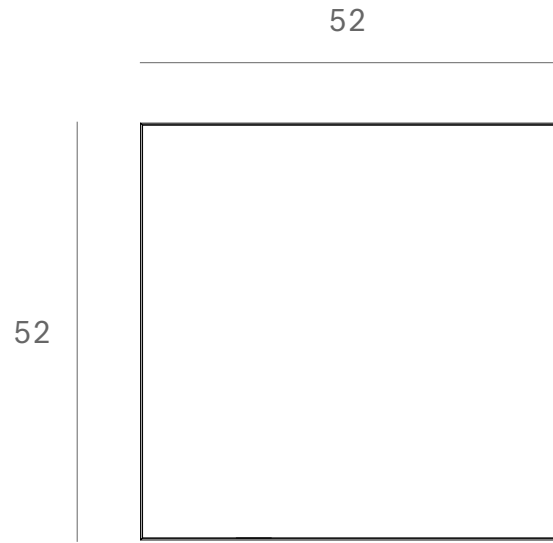

*Ethnicraft*

20791 - Square tray coffee table set - Dimensions (cm)

*Ethnicraft*

20791 - Square tray coffee table set - Dimensions (inches)