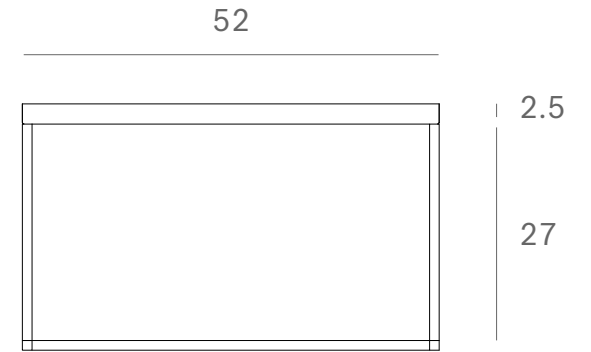

*Ethnicraft*

20791 - Square tray coffee table set - Dimensions (cm)

*Ethnicraft*

20791 - Square tray coffee table set - Dimensions (inches)