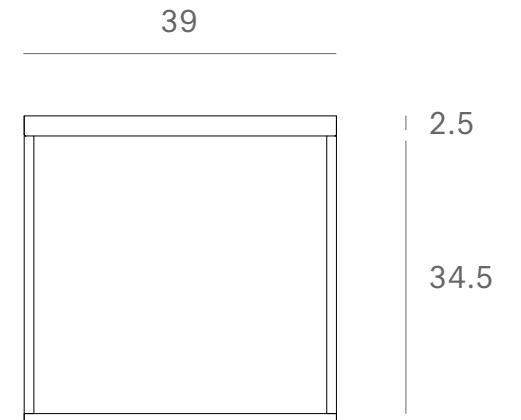

*Ethnicraft*

20791 - Square tray coffee table set - Dimensions (cm)

*Ethnicraft*

20791 - Square tray coffee table set - Dimensions (inches)