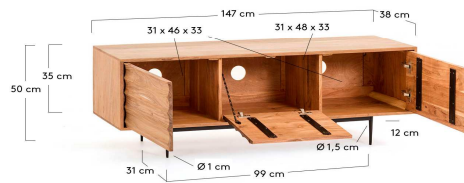

DELSIE

Descriptions

Product code	CC1130M46
Product description	Mueble TV Delsie 147 x 50 cm With a natural finish, the structure of the Delsie Tv stand is made of solid natural acacia wood. The piece is handmade. The decorative detail of the doors are also handmade, creating an original effect with different depths. The legs are black
Origin country	pai IN

Dimensions

Height x Width x Depth (cm)	50 cm	x	147 cm	x	38 cm
Product weight (Kg)	34,8 Kg				

Technical drawings

Features

Use (domestic/contract/office)	Domestic
Indoor (yes/no)	Yes
Alfresco (yes/no)	No
Outdoor (yes/no)	No
Max. load (kg)	50
Adjustable height (yes/no)	No
Adjustable height mechanism description	N/A
Top tilt angle range	
Feet pad type	Rubber pad
Adjustable feet (yes/no)	No
Doors included (yes/no)	Yes
Number of doors	3
Door opening system	Standard pull opening
Door soft-close function (yes/no)	Yes
Drawers included (yes/no)	No
Number of drawers	