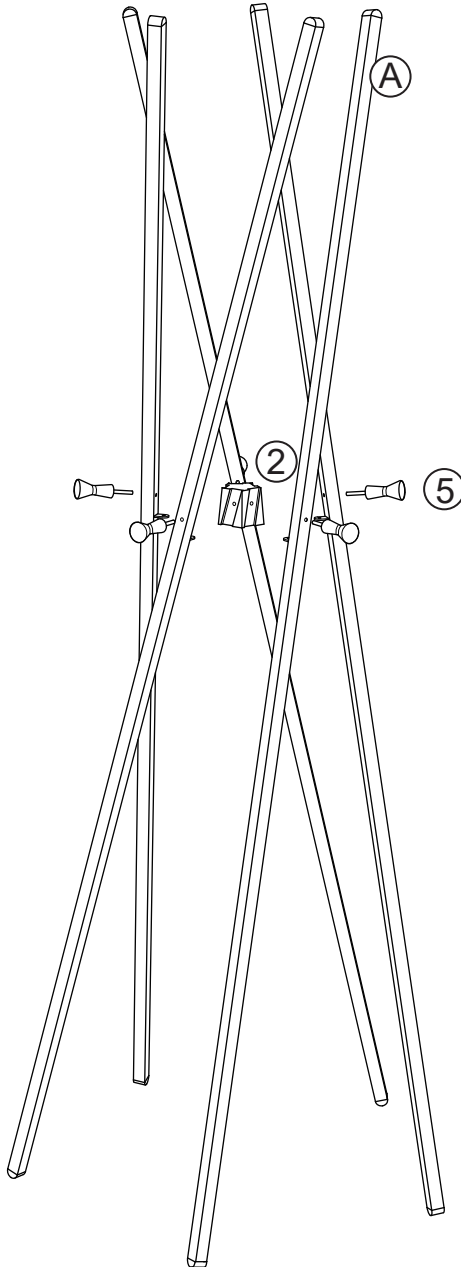

15 min

x1

x1

1 x5

2 x1

3 x5

4 x10

A x5 (Φ6x18mm)

1

2

3

4

5

**THAT'S ALL FOLKS!**

**JULIÀ GRUP Furniture Solutions S.L.**

B-17616277