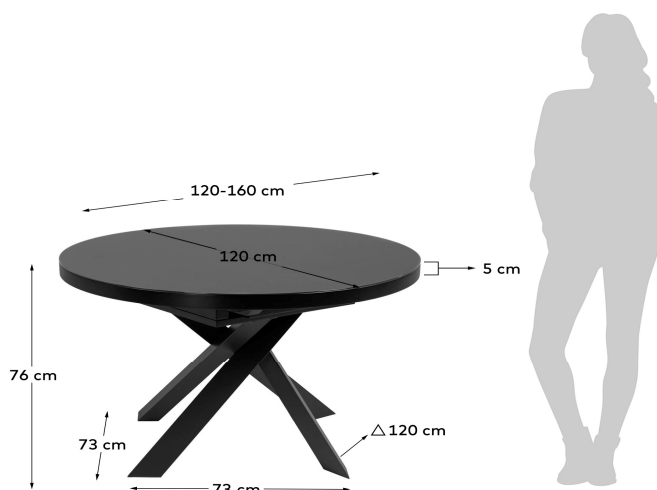

## Descriptions

Product code	CC5166C01
Product description	Vashti extendable table Ø 120 (160) cm glass Thanks to this extendable table, with a satin glass finish, there will always be room for your guests. The structure with crossed legs will give you more leg space and adds extra comfort.
Origin country	CN

## Dimensions

Height x Width x Depth (cm)	76 cm	x	120 / 160 cm	x	120 cm
Product weight (Kg)	75 Kg				
Top thickness (mm)	54				
Leaf sizes	40 X 120				

## Features

Use (domestic/contract/office)	Domestic+
Indoor (yes/no)	Yes
Alfresco (yes/no)	No
Outdoor (yes/no)	No
Extendible (yes/no)	Yes
Adjustable height (yes/no)	No
Foldable (yes/no)	No
Seating capacity	6
Seating capacity fully extended	8
Max. load (kg)	100
Top edge type	Flat
Scratch and wear resistance (Mohs scale)	3
Hardness (Rockwell method)	

Additional information

**Packaging**

Units per lot					
Cbm (m3) / Gross weight (Kg)	0,392	/	82		
Nº of boxes	3				
<b>Box 1</b>	<b>1</b>				
Description	Vashti extendable table Ø 120 (160) cm glass				
Description box	TOP				
Height x Width x Depth (cm)	18,5	x	128	x	126
Cbm (m3) / Gross weight (Kg) / Net weight (Kg)	0,298	/	61,2	/	56
<b>Box 2</b>	<b>2</b>				
Description	Vashti extendable table Ø 120 (160) cm glass				
Description box	JOINT PLATE				
Height x Width x Depth (cm)	8	x	66	x	58
Cbm (m3) / Gross weight (Kg) / Net weight (Kg)	0,031	/	6,3	/	5,8
<b>Box 3</b>	<b>3</b>				
Description	Vashti extendable table Ø 120 (160) cm glass				
Description box	LEGS				
Height x Width x Depth (cm)	36	x	106	x	16,5
Cbm (m3) / Gross weight (Kg) / Net weight (Kg)	0,063	/	14,5	/	13,2
<b>Box 4</b>					
Description					
Description box					
Height x Width x Depth (cm)		x		x	
Cbm (m3) / Gross weight (Kg) / Net weight (Kg)		/		/	