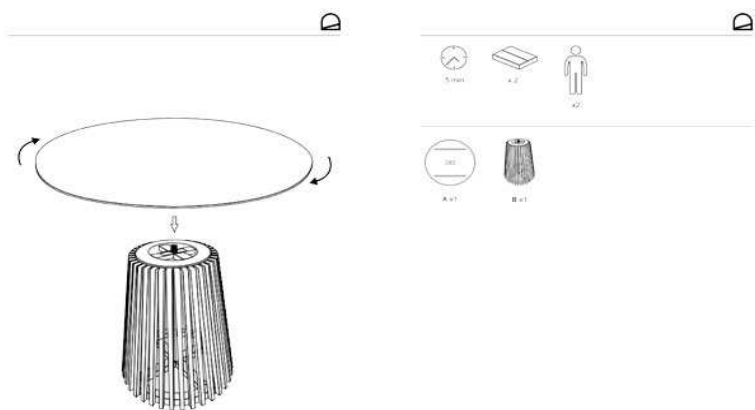

IRUNE

product code	CC0622M47
product description	IRUNE Table Ø120 teak wood natural Round table in natural solid teak wood.

product sizes

height x width x depth (cm)	78	x	120	x	120
product weight (Kg)	36,5				

technical drawings

product features

use (domestic/office)	Domestic
appliance (inner/outer)	Outer under cover
extendible (yes/no)	No
adjustable height (yes/no)	No
foldable (yes/no)	No
up to seats	6
max. load (Kg)	60
top material	Teak wood (Tectona grandis)
top finishing	Polished. Natural finishing
top thickness	3 cm
leaf material	
leaf finishing	
number of leaves	
stored inside (yes/no)	No

assembly

assembly required (yes/no)	Yes
difficulty of assembly (hard/medium/easy)	Easy
assembly time (min)	5
people required	2
assembly suggestions	

assembly instructions

packaging

units per lot	1
cbm (m3) / gross weight (Kg)	0,362 / 45
nº of boxes	2
box 1	1
description	TOP
description box	IRUNE Table Ø120 teak wood natural
height x width x depth (cm)	6,5 x 125 x 125
cbm (m3) / gross weight (Kg) / net weight (Kg)	0,102 / 26 / 21,5
box 2	2
description	FRAME
description box	IRUNE Table Ø120 teak wood natural
height x width x depth (cm)	80 x 57 x 57
cbm (m3) / gross weight (Kg) / net weight (Kg)	0,260 / 19 / 15
box 3	
description	
description box	
height x width x depth (cm)	x x
cbm (m3) / gross weight (Kg) / net weight (Kg)	/ /