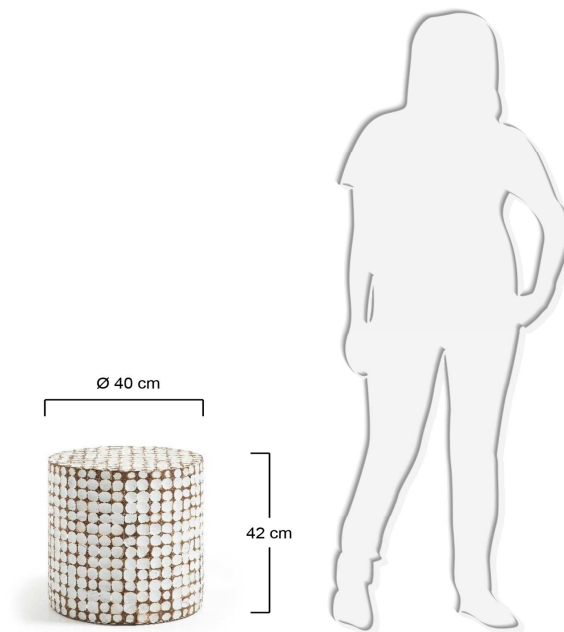

COCONUT

product code	CC0046M93
product description	COCONUT Side table wood coconut Side table in wood covered with coconut.

product sizes

height x width x depth (cm)	42	x	40	x	40
product weight (Kg)	6				
seat height (cm)	42				
seat depth (cm)	40				
armrest height (cm)					

technical drawings

product features

use (domestic/office)	Domestic
appliances (inner/outer)	Inner
stackable (yes/no)	No
adjustable height (yes/no)	No
foldable (yes/no)	No
swivel (yes/no)	No
max. load (Kg)	120
seat material	Teak wood (Tectona grandis) and coco chips
seat finishing	Painted
seat density foam (kg/m3)	
seat detachable (yes/no)	No
seat grammage (g/m2)	

assembly instructions

packaging

units per lot	1
cbm (m3) / gross weight (Kg)	0,099 / 7
nº of boxes	1

box 1	1
description	COCONUT Side table wood coconut
description box	FULL ITEM
height x width x depth (cm)	47 x 46 x 46
cbm (m3) / gross weight (Kg) / net weight (Kg)	0,099 / 7 / 6

box 2	
description	
description box	
height x width x depth (cm)	x x
cbm (m3) / gross weight (Kg) / net weight (Kg)	/ /