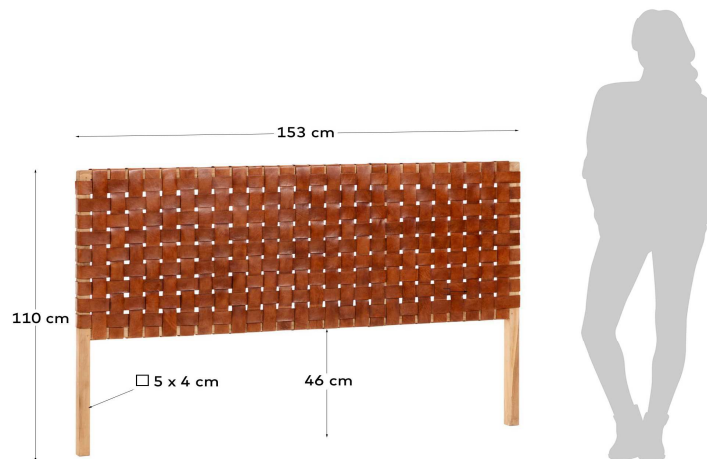

Technical drawings

Features

Use (domestic/contract/office)	Domestic
Indoor (yes/no)	Yes
Alfresco (yes/no)	No
Outdoor (yes/no)	No
Max. load (kg)	
Adjustable height (yes/no)	No
Adjustable height mechanism description	N/A
Top tilt angle range	
Feet pad type	Nylon pad
Adjustable feet (yes/no)	No
Doors included (yes/no)	No
Number of doors	
Door opening system	N/A
Door soft-close function (yes/no)	N/A
Drawers included (yes/no)	No
Number of drawers