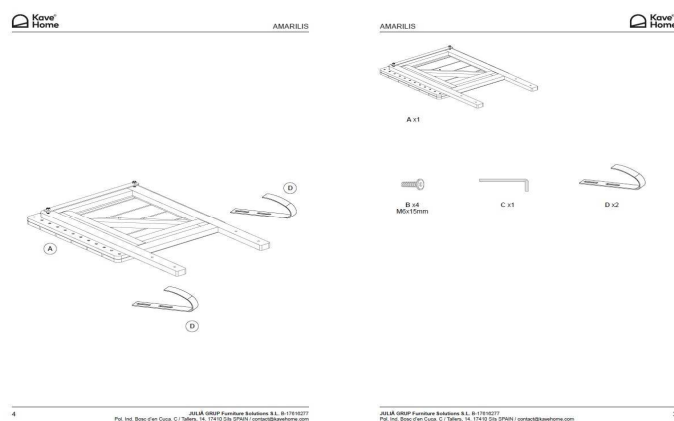

Drawer opening system	N/A
Runner guide mechanism	N/A
Runner soft-close function (yes/no)	N/A
Drawers max. load (kg)	N/A
Shelves included (yes/no)	N/A
Number of shelves	N/A
Adjustable shelves (yes/no)	N/A
Shelves max. load (kg)	N/A
Wall brackets antitilting included (yes/no)	N/A

Materials

Material description	
Finishing description	
Back processed (yes/no)	N/A
Legs material	
Legs finishing	
Door material	N/A
Drawer material	N/A
Runner material of the drawers	N/A
Shelves material	

Assembly

Unpacking time (min)	5
Assembly required (yes/no)	Yes
Difficulty of assembly	Easy
People required	1
Assembly time (min)	25
Assembly suggestions	Check and classify all fittings before starting the assembly. Assemble on a soft surface.

Assembly instructions

Care & Warranties

General warnings	Do not use abrasive products like acetones, bleaches, solvents, etc.
Specific use and care instructions	Clean with a mild soapy solution and dry immediately. We strongly recommend varnishing/re-staining the furniture regularly once a year to prevent dryness, cracks and moisture absorption.
Specific use and care instructions for outdoor	Store the furniture in a dry indoor place. If you want to leave it outdoors, protect it with a waterproof cover in autumn, winter and rainy season.
Years of guarantee	2
Made according to	
FSC certified (yes/no)	Yes
PEFC certified (yes/no)	N/A
FLEGT license (yes/no)	N/A