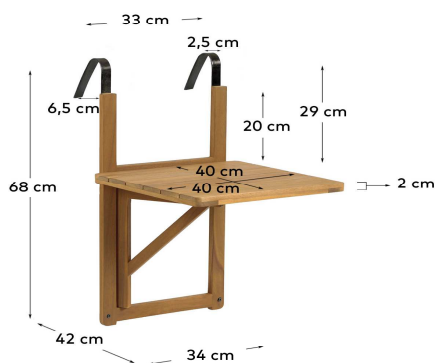

## Descriptions

Product code	CC2177M46
Product description	Amarillis folding balcony table made from solid acacia wood, 40 x 42 cm FSC If you've got a balcony, you're living the dream. No matter how tiny yours may be, enjoy it to the full with our Amarillis folding table, made from sustainably-sourced solid acacia. Simply hang it to the balustrade, enjoy your evening tippie, then f
Origin country	VN

## Dimensions

Height x Width x Depth (cm)	68 cm	x	40 cm	x	42 cm
Product weight (Kg)	3,5 Kg				

## Features

Use (domestic/contract/office)	Domestic
Indoor (yes/no)	Yes
Alfresco (yes/no)	Yes
Outdoor (yes/no)	Yes
Max. load (kg)	
Adjustable height (yes/no)	N/A
Adjustable height mechanism description	
Top tilt angle range	
Feet pad type	N/A
Adjustable feet (yes/no)	N/A
Doors included (yes/no)	N/A
Number of doors	
Door opening system	N/A
Door soft-close function (yes/no)	N/A
Drawers included (yes/no)	N/A
Number of drawers	