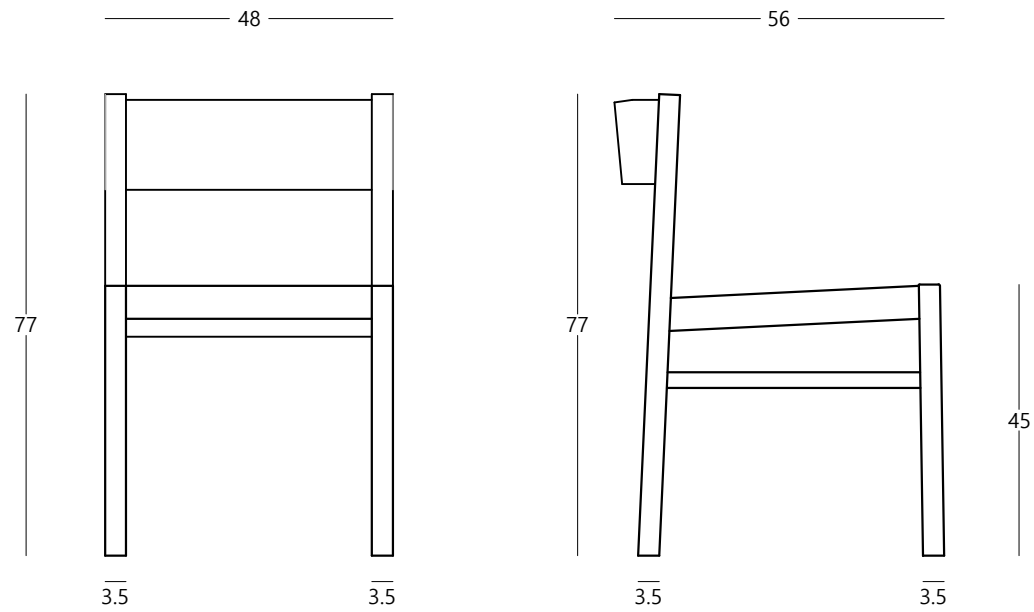

121096 CORA WA NAT - B DINING CHAIR

DIMENSION (CM)

dareels